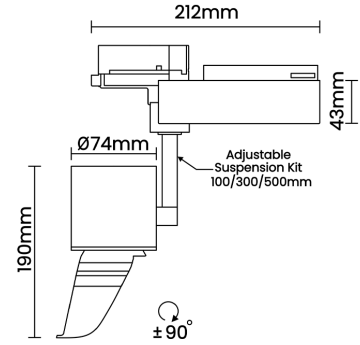

Artlight HGB | 30W

Product Reference

Environment Indoor

Installation Track Mounted

Construction & Materials

Housing Aluminium

Primary Lens PMMA

Primary Reflector PC metallised

Secondary Reflector -

Body Finish White,Black

Diffuser -

Antiglare Baffle -

Thermal Management

Heat Sink Material Die cast Aluminium

Cooling Technique Passive Cooling

Optical System

Beam Direction Adjustable

Tilt Yes

Swivel Yes

Electrical System

Driven with Constant Current Driver

Input Voltage/Hz 220V- 240V/50-60Hz

Control Gear Included

Mounting Integral

LED Power Watts 24.9W

System Power Watts 28.6W

Operating Voltage V_{in} 220-240 Vac

Power Factor p.f. > 0.95

Light Distribution

LED Technology

Binning 3 Step MacAdam

LED Life Time @ L80/B10 >50000 hours

Colour Rendering (CRI) CRI80,CRI90

Led Type COB

LED Fitted CREE COB LED 36Vdc/700mA

Controls

Standard Switchable On/Off

Optional PDIM,DDIM,BTDM,CASAMBI,Non Dimmable

Ordering Details

Code Example:	Name	Watt	CCT	CRI	Angle	Finish	Control
	Artlight HGB	30W	WW27K	CRI80		SWH	On/Off

Select one from each column with highlighted values to create the ordering code