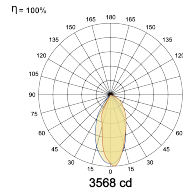

LED Power Watts 24.9W

System Power Watts 28.6W

Operating Voltage V_{in} 220-240 Vac

Power Factor p.f. > 0.95

Light Distribution

LED Technology

Binning 3 Step MacAdam

LED Life Time @ L80/B10 >50000 hours