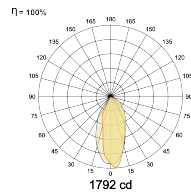

Light Distribution

LED Technology

Binning 3 Step MacAdam

LED Life Time @ L70/B10 >50000 hours

Colour Rendering (CRI) CRI80,CRI90

Led Type COB

LED Fitted CREE COB LED 36Vdc/350mA

Controls

Standard Switchable On/Off

Optional PDIM,DDIM,BTTM,CASAMBI,Non Dimmable

Ordering Details

Code Example:	Name	Watt	CCT	CRI	Angle	Finish	Control
	Artlight HGB	15W	WW27K	CRI80		SWH	On/Off

Select one from each column with highlighted values to create the ordering code

NAME	WATT	LUMEN	EFFICACY	CCT	CRI	ANGLE	FINISH	CONTROL		
Artlight HGB	15W	1440	100	2700K	WW27K	CRI80	White	Non Dimmable	On/Off	
		1483	103	3000K	WW30K	CRI90	Black	Phase Dimmable	PDIM	
		1584	110	4000K	NW40K			Dali Dimmable	DDIM	
		1613	112	5700K	CW57K			Bluetooth Dimmable	BTTM	
					2700K-5700K	TW			Casambi	CBTM
			Warm to Dim	W2D						
Artlight HGB	15W			WW27K	CRI80		SWH	On/Off