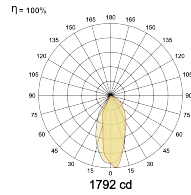

Artlight HGB | 15W

Product Reference

Environment Indoor

Installation Track Mounted

Construction & Materials

Housing Aluminium

Primary Lens PMMA

Primary Reflector PC metallised

Secondary Reflector -

Body Finish White,Black

Diffuser -

Antiglare Baffle -

Thermal Management

Heat Sink Material Die cast Aluminium

Cooling Technique Passive Cooling

Optical System

Beam Direction Adjustable

Tilt Yes

Swivel Yes

Electrical System

Driven with Constant Current Driver

Input Voltage/Hz 220V- 240V/50-60Hz

Control Gear Included

Mounting Integral

LED Power Watts 12.5W

System Power Watts 14.4W

Operating Voltage Vin 220-240 Vac

Power Factor p.f. > 0.95

LED Technology

Binning 3 Step MacAdam

LED Life Time @ L70/B10 >50000 hours

Colour Rendering (CRI) CRI80,CRI90

Led Type COB

LED Fitted CREE COB LED 36Vdc/350mA

Controls

Standard Switchable On/Off

Optional PDIM,DDIM,BTTM,CASAMBI,Non Dimmable

Ordering Details

Code Example:	Name	Watt	CCT	CRI	Angle	Finish	Control
	Artlight HGB	15W	WW27K	CRI80		SWH	On/Off

Select one from each column with highlighted values to create the ordering code

NAME	WATT	LUMEN	EFFICACY	CCT	CRI	ANGLE	FINISH	CONTROL		
Artlight HGB	15W	1440	100	2700K	WW27K	CRI80	White	Non Dimmable	On/Off	
		1483	103	3000K	WW30K	CRI90	Black	Phase Dimmable	PDIM	
		1584	110	4000K	NW40K			Dali Dimmable	DDIM	
		1613	112	5700K	CW57K			Bluetooth Dimmable	BTTM	
					2700K-5700K	TW			Casambi	CBTM
					Warm to Dim	W2D				
Artlight HGB	15W			WW27K	CRI80		SWH	On/Off