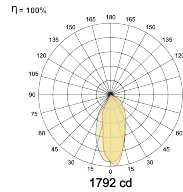

LED Power Watts 12.5W

System Power Watts 14.4W

Operating Voltage V_{in} 220-240 Vac

Power Factor p.f. > 0.95

Light Distribution

LED Technology

Binning 3 Step MacAdam

LED Life Time @ L80/B10 >50000 hours