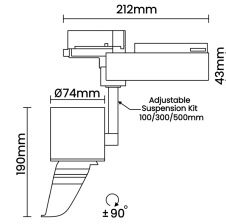

Artlight HGB | 15W

Product Reference

Environment Indoor

Installation Track Mounted

Construction & Materials

Housing Aluminium

Primary Lens PMMA

Primary Reflector PC metallised

Secondary Reflector -

Body Finish White,Black

Diffuser -

Antiglare Baffle -

Thermal Management

Heat Sink Material Die cast Aluminium

Cooling Technique Passive Cooling

Optical System

Beam Direction Adjustable

Tilt Yes

Swivel Yes

Electrical System

Driven with Constant Current Driver

Input Voltage/Hz 220V- 240V/50-60Hz

Control Gear Included

Mounting Integral

LED Power Watts 12.5W

System Power Watts 14.4W

Operating Voltage Vin 220-240 Vac

Power Factor p.f. > 0.95

LED Technology

Binning 3 Step MacAdam

LED Life Time @ L70/B10 >50000 hours

Colour Rendering (CRI) CRI80,CRI90

Led Type COB

LED Fitted CREE COB LED 36Vdc/350mA

Controls

Standard Switchable On/Off

Optional PDIM,DDIM,BTTM,CASAMBI,Non Dimmable

Ordering Details

Code Example:	Name	Watt	CCT	CRI	Angle	Finish	Control
	Artlight HGB	15W	WW27K	CRI80		SWH	On/Off

Select one from each column with highlighted values to create the ordering code

NAME	WATT	LUMEN	EFFICACY	CCT	CRI	ANGLE	FINISH	CONTROL		
Artlight HGB	15W	1440	100	2700K	WW27K	CRI80	White	Non Dimmable	On/Off	
		1483	103	3000K	WW30K	CRI90	Black	Phase Dimmable	PDIM	
		1584	110	4000K	NW40K			Dali Dimmable	DDIM	
		1613	112	5700K	CW57K			Bluetooth Dimmable	BTTM	
					2700K-5700K	TW			Casambi	CBTM
					Warm to Dim	W2D				
Artlight HGB	15W			WW27K	CRI80		SWH	On/Off