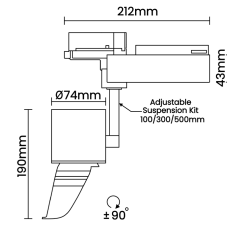

Artlight HGB | 15W

Product Reference

Environment Indoor

Installation Track Mounted

Construction & Materials

Housing Aluminium

Primary Lens PMMA

Primary Reflector PC metallised

Secondary Reflector -

Body Finish White,Black

Diffuser -

Antiglare Baffle -

Thermal Management

Heat Sink Material Die cast Aluminium

Cooling Technique Passive Cooling

Optical System

Beam Direction Adjustable

Tilt Yes

Swivel Yes

Electrical System

Driven with Constant Current Driver

Input Voltage/Hz 220V- 240V/50-60Hz

Control Gear Included

Mounting Integral

LED Power Watts 12.5W

System Power Watts 14.4W

Operating Voltage Vin 220-240 Vac

Power Factor p.f. > 0.95