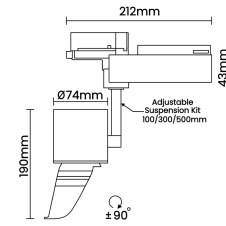

Artlight HGB | 15W

Product Reference

Environment Indoor

Installation Track Mounted

Construction & Materials

Housing Aluminium

Primary Lens PMMA

Primary Reflector PC metallised

Secondary Reflector -

Body Finish White,Black

Diffuser -

Antiglare Baffle -

Thermal Management

Heat Sink Material Die cast Aluminium

Cooling Technique Passive Cooling

Optical System

Beam Direction Adjustable

Tilt Yes

Swivel Yes

Electrical System

Driven with Constant Current Driver

Input Voltage/Hz 220V- 240V/50-60Hz

Control Gear Included

Mounting Integral

LED Power Watts 12.5W

System Power Watts 14.4W

Operating Voltage Vin 220-240 Vac

Power Factor p.f. > 0.95