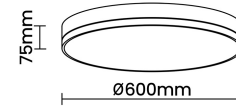

Circulo S 60 | 52W

Product Reference

Environment Indoor

Installation Ceiling Surface

Construction & Materials

Housing Extruded and Sheet Aluminium

Primary Lens -

Primary Reflector White Optics

Secondary Reflector -

Body Finish White,Black,Custom

Diffuser Opal PC, Microprismatic

Antiglare Baffle -

Thermal Management

Heat Sink Material Aluminium

Cooling Technique Passive Cooling

Optical System

Beam Direction General Diffuse

Tilt No

Swivel No

Electrical System

Driven with Constant Current Driver

Input Voltage/Hz 220V- 240V/50-60Hz

Control Gear Included

Mounting Integral

LED Power Watts 44.5W

System Power Watts 51.2W

Operating Voltage Vin 220-240 Vac

Power Factor p.f. > 0.95