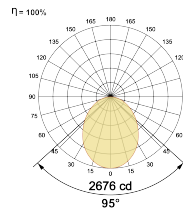

Light Distribution

LED Technology

Binning 3 Step MacAdam

LED Life Time @ L70/B10 >50000 hours

Colour Rendering (CRI) CRI80,CRI90

Led Type SMD mid power

LED Fitted Samsung Mid power LED array 43V-48Vdc/1050mA

Controls

Standard Switchable On/Off

Optional DDIM,CASAMBI,Non Dimmable

Ordering Details

Code Example:	Name	Watt	CCT	CRI	Angle	Finish	Control
	Circulo S 60	52W	WW27K	CRI80	95°	SWH	On/Off

Select one from each column with highlighted values to create the ordering code

NAME	WATT	LUMEN	EFFICACY	CCT	CRI	ANGLE	FINISH	CONTROL
Circulo S 60	52W	6195	121	2700K	WW27K	95°	White	Non Dimmable
		6298	123	3000K	WW30K		Dali Dimmable	
		6451	126	4000K	NW40K		Casambi	
		6554	128	5700K	CW57K		CBTM	
				2700K-5700K	TW			
Circulo S 60	52W			WW27K	CRI80	95°	SWH	On/Off