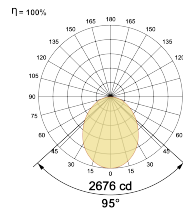

Light Distribution

LED Technology

Binning 3 Step MacAdam

LED Life Time @ L80/B10 >50000 hours

Colour Rendering (CRI) CRI80,CRI90

Led Type SMD mid power

LED Fitted Osram/Samsung Mid power LED array 43V-48Vdc/1050mA

Controls

Standard Switchable On/Off

Optional DDIM,CASAMBI,Non Dimmable

Ordering Details

Code Example:	Name	Watt	CCT	CRI	Angle	Finish	Control
	Circulo S 60	52W	WW27K	CRI80	95°	SWH	On/Off

Select one from each column with highlighted values to create the ordering code

NAME	WATT	LUMEN	EFFICACY	CCT	CRI	ANGLE	FINISH	CONTROL
Circulo S 60	52W	6195	121	2700K	WW27K	95°	White	Non Dimmable
		6298	123	3000K	WW30K		Black	Dali Dimmable
		6451	126	4000K	NW40K		Custom	Casambi
		6554	128	5700K	CW57K			
				2700K-5700K	TW			
Circulo S 60	52W			WW27K	CRI80	95°	SWH	On/Off