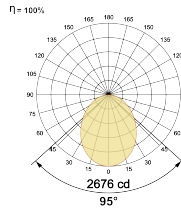

LED Power Watts 44.5W

System Power Watts 51.2W

Operating Voltage Vin 220-240 Vac

Power Factor p.f. > 0.95

Light Distribution

LED Technology

Binning 3 Step MacAdam

LED Life Time @ L70/B10 >50000 hours