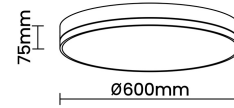

Circulo S 60 | 52W

Product Reference

Environment Indoor

Installation Ceiling Surface

Construction & Materials

Housing Extruded and Sheet Aluminium

Primary Lens -

Primary Reflector White Optics

Secondary Reflector -

Body Finish White,Black,Custom

Diffuser Opal PC, Microprismatic

Antiglare Baffle -

Thermal Management

Heat Sink Material Aluminium

Cooling Technique Passive Cooling

Optical System

Beam Direction General Diffuse

Tilt No

Swivel No

Electrical System

Driven with Constant Current Driver

Input Voltage/Hz 220V- 240V/50-60Hz

Control Gear Included

Mounting Integral

LED Power Watts 44.5W

System Power Watts 51.2W

Operating Voltage Vin 220-240 Vac

Power Factor p.f. > 0.95