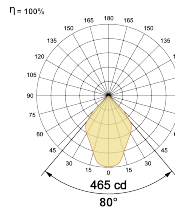

Light Distribution

Electrical System

Driven with Constant Current Driver

Input Voltage/Hz 220V- 240V/50-60Hz

Control Gear Included

Mounting Integral

LED Power Watts 6.3W

System Power Watts 7.2W

Operating Voltage V_{in} 220-240 Vac

Power Factor p.f. > 0.95

LED Technology

Binning 3 Step MacAdam

LED Life Time @ L80/B10 >50000 hours

Colour Rendering (CRI) CRI80, CRI90

Led Type COB

LED Fitted CREE COB LED 36Vdc/190mA

Controls

Standard Switchable On/Off

Optional DDIM, Non Dimmable

Ordering Details

Code Example:	Name	Watt	CCT	CRI	Angle	Finish	Control
	Wallop Unidirectional	8W	WW27K	CRI80	80°	SWH	On/Off

Select one from each column with highlighted values to create the ordering code

NAME	WATT	LUMEN	EFFICACY	CCT	CRI	ANGLE	FINISH	CONTROL		
Wallop Unidirectional	8W	547	76	2700K	WW27K	80°	White	Non Dimmable		
		598	83	3000K	WW30K		CRI90	Black	Dali Dimmable	
		641	89	4000K	NW40K		Custom	CSM		
		655	91	5700K	CW57K					
							Warm to Dim	W2D