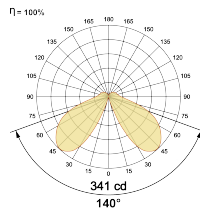

LED Technology

Binning 3 Step MacAdam

LED Life Time @ L70/B10 >50000 hours

Colour Rendering (CRI) CRI80, CRI90

Led Type SMD mid power

LED Fitted -

Controls

Standard Switchable On/Off

Optional PDIM, DDIM, BTM, CASAMBI, Non Dimmable

Ordering Details

Code Example:	Name	Watt	CCT	CRI	Angle	Finish	Control
	Husky 25	15W	WW27K	CRI80	140°	SBL	On/Off

Select one from each column with highlighted values to create the ordering code

NAME	WATT	LUMEN	EFFICACY	CCT	CRI	ANGLE	FINISH	CONTROL
Husky 25	15W	1339	93	2700K	WW27K	140°	Black	Non Dimmable
		1382	96	3000K	WW30K		Grey	Phase Dimmable
		1469	102	4000K	NW40K		GGT	Dali Dimmable
		1512	105	5700K	CW57K		Bluetooth Dimmable	
							Casambi	
Husky 25	15W			WW27K	CRI80	140°	SBL	On/Off