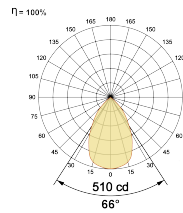

Light Distribution

LED Technology

Binning 3 Step MacAdam

LED Life Time @ L80/B10 >50000 hours

Colour Rendering (CRI) CRI80, CRI90

Led Type SMD mid power

LED Fitted -

Controls

Standard Switchable On/Off

Optional DDIM, Non Dimmable

Ordering Details

Code Example:	Name	Watt	CCT	CRI	Angle	Finish	Control
	Heron 2Way	2X8W	WW27K	CRI80	66°	SBL	On/Off

Select one from each column with highlighted values to create the ordering code

NAME	WATT	LUMEN	EFFICACY	CCT	CRI	ANGLE	FINISH	CONTROL
Heron 2Way	2X8W	2x316	40	2700K	WW27K	66°	Black	Non Dimmable
		2x324	41	3000K	WW30K		Grey	Dali Dimmable
		2x340	43	4000K	NW40K			
		2x356	45	5700K	CW57K			
Heron 2Way	2X8W			WW27K	CRI80	66°	SBL	On/Off