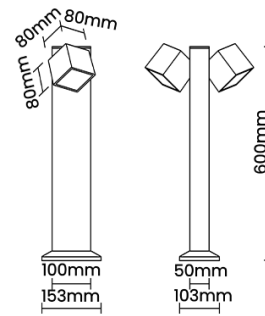

Heron 2Way | 2X8W

Product Reference

Environment Outdoor

Installation Floor Surface

Construction & Materials

Housing Die Cast Aluminium, Extruded Aluminium

Primary Lens Tempered Glass Visor

Primary Reflector -

Secondary Reflector -

Body Finish Black, Grey

Diffuser -

Antiglare Baffle -

Thermal Management

Heat Sink Material Die cast Aluminium

Cooling Technique Passive Cooling

Optical System

Beam Direction Fixed

Tilt No

Swivel Yes

Electrical System

Driven with Constant Current Driver

Input Voltage/Hz 220V- 240V/50-60Hz

Control Gear Included

Mounting Integral

LED Power Watts 2x6.9W

System Power Watts 2x7.9W

Operating Voltage Vin 220-240 Vac

Power Factor p.f. > 0.95