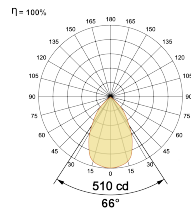

LED Power Watts 2x6.9W

System Power Watts 2x7.9W

Operating Voltage Vin 220-240 Vac

Power Factor p.f. > 0.95

Light Distribution

LED Technology

Binning 3 Step MacAdam

LED Life Time @ L70/B10 >50000 hours