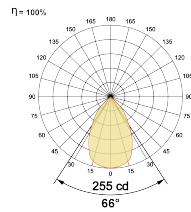

Light Distribution

LED Technology

Binning 3 Step MacAdam

LED Life Time @ L70/B10 >50000 hours

Colour Rendering (CRI) CRI90

Led Type SMD mid power

LED Fitted -

Controls

Standard Switchable On/Off

Optional DDIM, Non Dimmable

Ordering Details

Code Example:	Name	Watt	CCT	CRI	Angle	Finish	Control
	Heron	8W	WW27K	CRI90	66°	SBL	On/Off

Select one from each column with highlighted values to create the ordering code

NAME	WATT	LUMEN	EFFICACY	CCT	CRI	ANGLE	FINISH	CONTROL
Heron	8W	316	40	2700K	WW27K	66°	Black	Non Dimmable
		324	41	3000K	WW30K		Grey	Dali Dimmable
		340	43	4000K	NW40K			
		356	45	5700K	CW57K			
Heron	8W			WW27K	CRI90	66°	SBL	On/Off