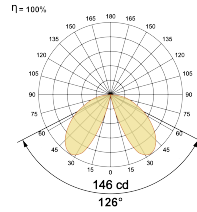

Helix 100 | 15W

Product Reference

Environment Outdoor

Installation Floor Surface

Construction & Materials

Housing Die Cast Aluminium, Extruded Aluminium

Primary Lens -

Primary Reflector -

Secondary Reflector -

Body Finish Black, Grey

Diffuser Opal PC

Antiglare Baffle -

Thermal Management

Heat Sink Material Die cast Aluminium

Cooling Technique Passive Cooling

Optical System

Beam Direction Fixed

Tilt No

Swivel No

Electrical System

Driven with Constant Current Driver

Input Voltage/Hz 220V- 240V/50-60Hz

Control Gear Included

Mounting Integral

LED Power Watts 12.6W

System Power Watts 14.5W

Operating Voltage Vin 220-240 Vac

Power Factor p.f. > 0.95

LED Technology

Binning 3 Step MacAdam

LED Life Time @ L70/B10 >50000 hours

Colour Rendering (CRI) CRI80, CRI90

Led Type SMD mid power

LED Fitted -

Controls

Standard Switchable On/Off

Optional PDIM, DDIM, BTM, CASAMBI, Non Dimmable

Ordering Details

Code Example:	Name	Watt	CCT	CRI	Angle	Finish	Control
	Helix 100	15W	WW27K	CRI80	126°	SBL	On/Off

Select one from each column with highlighted values to create the ordering code

NAME	WATT	LUMEN	EFFICACY	CCT	CRI	ANGLE	FINISH	CONTROL		
Helix 100	15W	464	32	2700K	WW27K	126°	Black	SBL	Non Dimmable	On/Off
		479	33	3000K	WW30K		Grey	GGT	Phase Dimmable	PDIM
		508	35	4000K	NW40K				Dali Dimmable	DDIM
		522	36	5700K	CW57K				Bluetooth Dimmable	BTM
								Casambi	CBTM	
Helix 100	15W			WW27K	CRI80	126°	SBL	On/Off