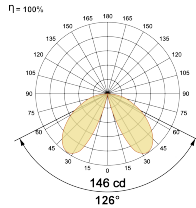

LED Power Watts 12.6W

System Power Watts 14.5W

Operating Voltage Vin 220-240 Vac

Power Factor p.f. > 0.95

Light Distribution

LED Technology

Binning 3 Step MacAdam

LED Life Time @ L70/B10 >50000 hours