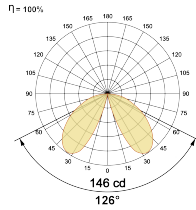

LED Power Watts 12.6W

System Power Watts 14.5W

Operating Voltage V_{in} 220-240 Vac

Power Factor p.f. > 0.95

Light Distribution

LED Technology

Binning 3 Step MacAdam

LED Life Time @ L70/B10 >50000 hours