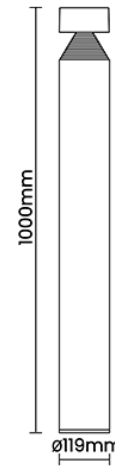

Helix 100 | 15W

Product Reference

Environment Outdoor

Installation Floor Surface

Construction & Materials

Housing Die Cast Aluminium, Extruded Aluminium

Primary Lens -

Primary Reflector -

Secondary Reflector -

Body Finish Black, Grey

Diffuser Opal PC

Antiglare Baffle -

Thermal Management

Heat Sink Material Die cast Aluminium

Cooling Technique Passive Cooling

Optical System

Beam Direction Fixed

Tilt No

Swivel No

Electrical System

Driven with Constant Current Driver

Input Voltage/Hz 220V- 240V/50-60Hz

Control Gear Included

Mounting Integral

LED Power Watts 12.6W

System Power Watts 14.5W

Operating Voltage Vin 220-240 Vac

Power Factor p.f. > 0.95

LED Technology

Binning 3 Step MacAdam

LED Life Time @ L70/B10 >50000 hours

Colour Rendering (CRI) CRI80, CRI90

Led Type SMD mid power

LED Fitted -

Controls

Standard Switchable On/Off

Optional PDIM, DDIM, BTM, CASAMBI, Non Dimmable

Ordering Details

Code Example:	Name	Watt	CCT	CRI	Angle	Finish	Control
	Helix 100	15W	WW27K	CRI80	126°	SBL	On/Off

Select one from each column with highlighted values to create the ordering code

NAME	WATT	LUMEN	EFFICACY	CCT	CRI	ANGLE	FINISH	CONTROL		
Helix 100	15W	464	32	2700K	WW27K	126°	Black	SBL	Non Dimmable	On/Off
		479	33	3000K	WW30K		Grey	GGT	Phase Dimmable	PDIM
		508	35	4000K	NW40K				Dali Dimmable	DDIM
		522	36	5700K	CW57K				Bluetooth Dimmable	BTM
								Casambi	CBTM	
Helix 100	15W			WW27K	CRI80	126°	SBL	On/Off