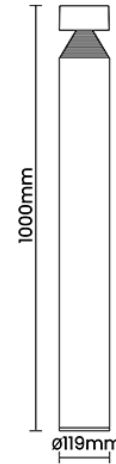

Helix 100 | 15W

Product Reference

Environment Outdoor

Installation Floor Surface

Construction & Materials

Housing Die Cast Aluminium, Extruded Aluminium

Primary Lens -

Primary Reflector -

Secondary Reflector -

Body Finish Black, Grey

Diffuser Opal PC

Antiglare Baffle -

Thermal Management

Heat Sink Material Die cast Aluminium

Cooling Technique Passive Cooling

Optical System

Beam Direction Fixed

Tilt No

Swivel No

Electrical System

Driven with Constant Current Driver

Input Voltage/Hz 220V- 240V/50-60Hz

Control Gear Included

Mounting Integral

LED Power Watts 12.6W

System Power Watts 14.5W

Operating Voltage V_{in} 220-240 Vac

Power Factor p.f. > 0.95