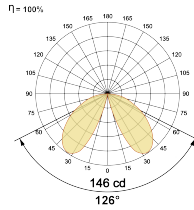

Light Distribution

LED Technology

Binning 3 Step MacAdam

LED Life Time @ L80/B10 >50000 hours

Colour Rendering (CRI) CRI80, CRI90

Led Type SMD mid power

LED Fitted -

Controls

Standard Switchable On/Off

Optional PDIM, DDIM, BTM, CASAMBI, Non Dimmable

Ordering Details

Code Example:	Name	Watt	CCT	CRI	Angle	Finish	Control
	Helix 100	15W	WW27K	CRI80	126°	SBL	On/Off

Select one from each column with highlighted values to create the ordering code