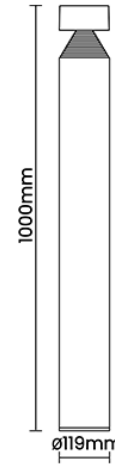

Helix 100 | 15W

Product Reference

Environment Outdoor

Installation Floor Surface

Construction & Materials

Housing Die Cast Aluminium, Extruded Aluminium

Primary Lens -

Primary Reflector -

Secondary Reflector -

Body Finish Black, Grey

Diffuser Opal PC

Antiglare Baffle -

Thermal Management

Heat Sink Material Die cast Aluminium

Cooling Technique Passive Cooling

Optical System

Beam Direction Fixed

Tilt No

Swivel No

Electrical System

Driven with Constant Current Driver

Input Voltage/Hz 220V- 240V/50-60Hz

Control Gear Included

Mounting Integral

LED Power Watts 12.6W

System Power Watts 14.5W

Operating Voltage V_{in} 220-240 Vac

Power Factor p.f. > 0.95