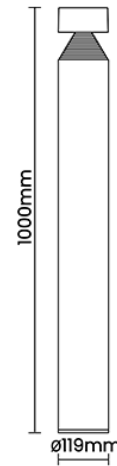

Helix 100 | 15W

Product Reference

Environment Outdoor

Installation Floor Surface

Construction & Materials

Housing Die Cast Aluminium, Extruded Aluminium

Primary Lens -

Primary Reflector -

Secondary Reflector -

Body Finish Black, Grey

Diffuser Opal PC

Antiglare Baffle -

Thermal Management

Heat Sink Material Die cast Aluminium

Cooling Technique Passive Cooling

Optical System

Beam Direction Fixed

Tilt No

Swivel No

Electrical System

Driven with Constant Current Driver

Input Voltage/Hz 220V- 240V/50-60Hz

Control Gear Included

Mounting Integral

LED Power Watts 12.6W

System Power Watts 14.5W

Operating Voltage Vin 220-240 Vac

Power Factor p.f. > 0.95