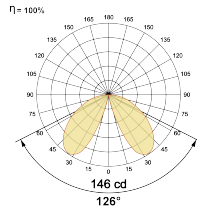

LED Power Watts 12.6W

System Power Watts 14.5W

Operating Voltage Vin 220-240 Vac

Power Factor p.f. > 0.95

Light Distribution

LED Technology

Binning 3 Step MacAdam

LED Life Time @ L70/B10 >50000 hours