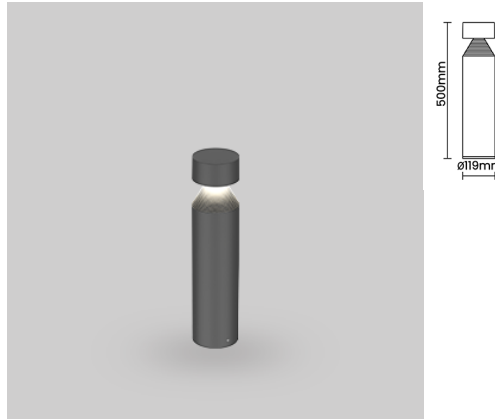

Helix 50 | 15W

Product Reference

Environment Outdoor

Installation Floor Surface

Construction & Materials

Housing Die Cast Aluminium, Extruded Aluminium

Primary Lens -

Primary Reflector -

Secondary Reflector -

Body Finish Black, Grey

Diffuser Opal PC

Antiglare Baffle -

Thermal Management

Heat Sink Material Die cast Aluminium

Cooling Technique Passive Cooling

Optical System

Beam Direction Fixed

Tilt No

Swivel No

Electrical System

Driven with Constant Current Driver

Input Voltage/Hz 220V- 240V/50-60Hz

Control Gear Included

Mounting Integral