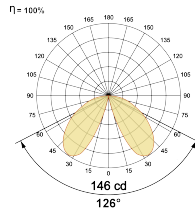

Beam Direction Fixed

Tilt No

Swivel No

Electrical System

Driven with Constant Current Driver

Input Voltage/Hz 220V- 240V/50-60Hz

Control Gear Included

Mounting Integral