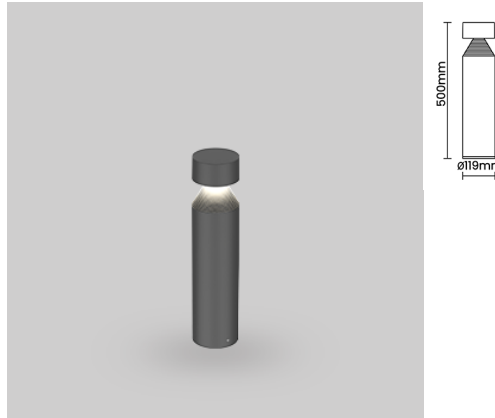

Helix 50 | 15W

Product Reference

Environment Outdoor

Installation Floor Surface

Construction & Materials

Housing Die Cast Aluminium, Extruded Aluminium

Primary Lens -

Primary Reflector -

Secondary Reflector -

Body Finish Black, Grey

Diffuser Opal PC

Antiglare Baffle -

Thermal Management

Heat Sink Material Die cast Aluminium

Cooling Technique Passive Cooling

Optical System

Beam Direction Fixed

Tilt No

Swivel No

Electrical System

Driven with Constant Current Driver

Input Voltage/Hz 220V- 240V/50-60Hz

Control Gear Included

Mounting Integral

LED Power Watts 12.6W

System Power Watts 14.5W

Operating Voltage Vin 220-240 Vac

Power Factor p.f. > 0.95

Light Distribution

LED Technology

Binning 3 Step MacAdam

LED Life Time @ L70/B10 >50000 hours

Colour Rendering (CRI) CRI80, CRI90

Led Type SMD mid power

LED Fitted -

Controls

Standard Switchable On/Off

Optional PDIM, DDIM, BTM, CASAMBI, Non Dimmable

Ordering Details

Code Example:	Name	Watt	CCT	CRI	Angle	Finish	Control
	Helix 50	15W	WW27K	CRI80	126°	SBL	On/Off

Select one from each column with highlighted values to create the ordering code

NAME	WATT	LUMEN	EFFICACY	CCT	CRI	ANGLE	FINISH	CONTROL
Helix 50	15W	464	32	2700K	WW27K	126°	Black	Non Dimmable
		479	33	3000K	WW30K		Grey	Phase Dimmable
		508	35	4000K	NW40K			Dali Dimmable
		522	36	5700K	CW57K			Bluetooth Dimmable
							Casambi	BTM
								CBTM
Helix 50	15W			WW27K	CRI80	126°	SBL	On/Off