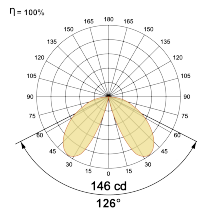

LED Power Watts 12.6W

System Power Watts 14.5W

Operating Voltage Vin 220-240 Vac

Power Factor p.f. > 0.95

Light Distribution

LED Technology

Binning 3 Step MacAdam

LED Life Time @ L70/B10 >50000 hours