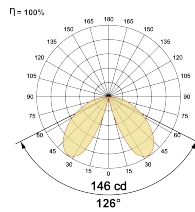

LED Power Watts 12.6W

System Power Watts 14.5W

Operating Voltage Vin 220-240 Vac

Power Factor p.f. > 0.95

Light Distribution

LED Technology

Binning 3 Step MacAdam

LED Life Time @ L80/B10 >50000 hours

Select one from each column with highlighted values to create the ordering code

NAME	WATT	LUMEN	EFFICACY	CCT	CRI	ANGLE	FINISH	CONTROL
Helix 50	15W	464	32	2700K	WW27K	126°	Black	Non Dimmable
		479	33	3000K	WW30K		Grey	Phase Dimmable
		508	35	4000K	NW40K			Dali Dimmable
		522	36	5700K	CW57K			Bluetooth Dimmable
							Casambi	CBTM
Helix 50	15W			WW27K	CRI80	126°	SBL	On/Off