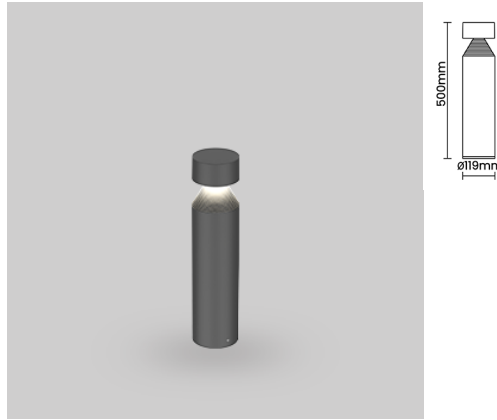

Helix 50 | 15W

Product Reference

Environment Outdoor

Installation Floor Surface

Construction & Materials

Housing Die Cast Aluminium, Extruded Aluminium

Primary Lens -

Primary Reflector -

Secondary Reflector -

Body Finish Black, Grey

Diffuser Opal PC

Antiglare Baffle -

Thermal Management

Heat Sink Material Die cast Aluminium

Cooling Technique Passive Cooling

Optical System

Beam Direction Fixed

Tilt No

Swivel No

Electrical System

Driven with Constant Current Driver

Input Voltage/Hz 220V- 240V/50-60Hz

Control Gear Included

Mounting Integral

LED Power Watts 12.6W

System Power Watts 14.5W

Operating Voltage Vin 220-240 Vac

Power Factor p.f. > 0.95

Light Distribution

LED Technology

Binning 3 Step MacAdam

LED Life Time @ L70/B10 >50000 hours

Colour Rendering (CRI) CRI80, CRI90

Led Type SMD mid power

LED Fitted -

Controls

Standard Switchable On/Off

Optional PDIM, DDIM, BTM, CASAMBI, Non Dimmable

Ordering Details

Code Example:	Name	Watt	CCT	CRI	Angle	Finish	Control
	Helix 50	15W	WW27K	CRI80	126°	SBL	On/Off

Select one from each column with highlighted values to create the ordering code

NAME	WATT	LUMEN	EFFICACY	CCT	CRI	ANGLE	FINISH	CONTROL	
Helix 50	15W	464	32	2700K	WW27K	126°	Black	Non Dimmable On/Off Phase Dimmable PDIM Dali Dimmable DDIM Bluetooth Dimmable BTM Casambi CBTM	
		479	33	3000K	WW30K		Grey		GGT
		508	35	4000K	NW40K				
		522	36	5700K	CW57K				
Helix 50	15W			WW27K	CRI80	126°	SBL	On/Off