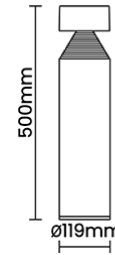

Helix 50 | 15W

Product Reference

Environment Outdoor

Installation Floor Surface

Construction & Materials

Housing Die Cast Aluminium, Extruded Aluminium

Primary Lens -

Primary Reflector -

Secondary Reflector -

Body Finish Black, Grey

Diffuser Opal PC

Antiglare Baffle -

Thermal Management

Heat Sink Material Die cast Aluminium

Cooling Technique Passive Cooling

Optical System

Beam Direction Fixed

Tilt No

Swivel No

Electrical System

Driven with Constant Current Driver

Input Voltage/Hz 220V- 240V/50-60Hz

Control Gear Included

Mounting Integral

LED Power Watts 12.6W

System Power Watts 14.5W

Operating Voltage Vin 220-240 Vac

Power Factor p.f. > 0.95