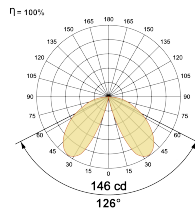

Light Distribution

LED Technology

Binning 3 Step MacAdam

LED Life Time @ L70/B10 >50000 hours

Colour Rendering (CRI) CRI80, CRI90

Led Type SMD mid power

LED Fitted -

Controls

Standard Switchable On/Off

Optional PDIM, DDIM, BTM, CASAMBI, Non Dimmable

Ordering Details

Code Example:	Name	Watt	CCT	CRI	Angle	Finish	Control
	Helix 25	15W	WW27K	CRI80	126°	SBL	On/Off

Select one from each column with highlighted values to create the ordering code

NAME	WATT	LUMEN	EFFICACY	CCT	CRI	ANGLE	FINISH	CONTROL	
Helix 25	15W	464	32	2700K	WW27K	126°	Black	Non Dimmable On/Off Phase Dimmable PDIM Dali Dimmable DDIM Bluetooth Dimmable BTTM Casambi CBTM	
		479	33	3000K	WW30K		Grey		GGT
		508	35	4000K	NW40K				
		522	36	5700K	CW57K				
Helix 25	15W			WW27K	CRI80	126°	SBL	On/Off