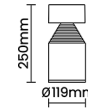

Helix 25 | 15W

Product Reference

Environment Outdoor

Installation Floor Surface

Construction & Materials

Housing Die Cast Aluminium, Extruded Aluminium

Primary Lens -

Primary Reflector -

Secondary Reflector -

Body Finish Black, Grey

Diffuser Opal PC

Antiglare Baffle -

Thermal Management

Heat Sink Material Die cast Aluminium

Cooling Technique Passive Cooling

Optical System

Beam Direction Fixed

Tilt No

Swivel No

Electrical System

Driven with Constant Current Driver

Input Voltage/Hz 220V- 240V/50-60Hz

Control Gear Included

Mounting Integral

LED Power Watts 12.6W

System Power Watts 14.5W

Operating Voltage Vin 220-240 Vac

Power Factor p.f. > 0.95

LED Technology

Binning 3 Step MacAdam

LED Life Time @ L70/B10 >50000 hours

Colour Rendering (CRI) CRI80, CRI90

Led Type SMD mid power

LED Fitted -

Controls

Standard Switchable On/Off

Optional PDIM, DDIM, BTM, CASAMBI, Non Dimmable

Ordering Details

Code Example:	Name	Watt	CCT	CRI	Angle	Finish	Control
	Helix 25	15W	WW27K	CRI80	126°	SBL	On/Off

Select one from each column with highlighted values to create the ordering code

NAME	WATT	LUMEN	EFFICACY	CCT	CRI	ANGLE	FINISH	CONTROL	
Helix 25	15W	464	32	2700K	WW27K	126°	Black	Non Dimmable On/Off Phase Dimmable PDIM Dali Dimmable DDIM Bluetooth Dimmable BTTM Casambi CBTM	
		479	33	3000K	WW30K		Grey		GGT
		508	35	4000K	NW40K				
		522	36	5700K	CW57K				
Helix 25	15W			WW27K	CRI80	126°	SBL	On/Off