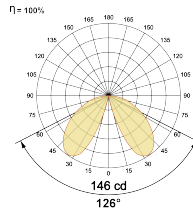

Beam Direction Fixed

Tilt No

Swivel No

Electrical System

Driven with Constant Current Driver

Input Voltage/Hz 220V- 240V/50-60Hz

Control Gear Included

Mounting Integral

LED Power Watts 12.6W

System Power Watts 14.5W

Operating Voltage Vin 220-240 Vac

Power Factor p.f. > 0.95

LED Technology

Binning 3 Step MacAdam

LED Life Time @ L70/B10 >50000 hours

Colour Rendering (CRI) CRI80, CRI90