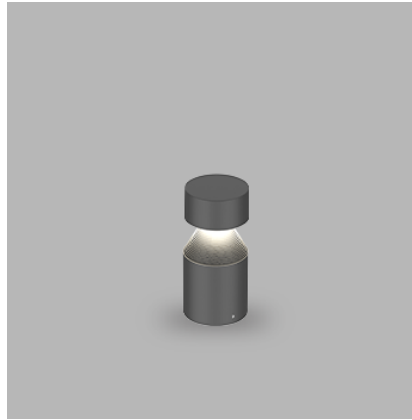

Helix 25 | 15W

Product Reference

Environment Outdoor

Installation Floor Surface

Construction & Materials

Housing Die Cast Aluminium, Extruded Aluminium

Primary Lens -

Primary Reflector -

Secondary Reflector -

Body Finish Black, Grey

Diffuser Opal PC

Antiglare Baffle -

Thermal Management

Heat Sink Material Die cast Aluminium

Cooling Technique Passive Cooling

Optical System

Beam Direction Fixed

Tilt No

Swivel No

Electrical System

Driven with Constant Current Driver

Input Voltage/Hz 220V- 240V/50-60Hz

Control Gear Included

Mounting Integral

LED Power Watts 12.6W

System Power Watts 14.5W

Operating Voltage Vin 220-240 Vac

Power Factor p.f. > 0.95

LED Technology

Binning 3 Step MacAdam

LED Life Time @ L70/B10 >50000 hours

Colour Rendering (CRI) CRI80, CRI90

Led Type SMD mid power

LED Fitted -

Controls

Standard Switchable On/Off

Optional PDIM, DDIM, BTM, CASAMBI, Non Dimmable

Ordering Details

Code Example:	Name	Watt	CCT	CRI	Angle	Finish	Control
	Helix 25	15W	WW27K	CRI80	126°	SBL	On/Off

Select one from each column with highlighted values to create the ordering code

NAME	WATT	LUMEN	EFFICACY	CCT	CRI	ANGLE	FINISH	CONTROL	
Helix 25	15W	464	32	2700K	WW27K	126°	Black	Non Dimmable On/Off Phase Dimmable PDIM Dali Dimmable DDIM Bluetooth Dimmable BTTM Casambi CBTM	
		479	33	3000K	WW30K		Grey		GGT
		508	35	4000K	NW40K				
		522	36	5700K	CW57K				
Helix 25	15W			WW27K	CRI80	126°	SBL	On/Off