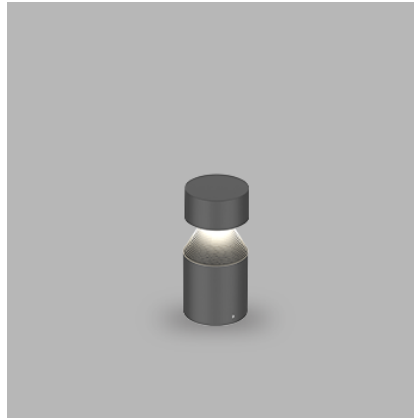

Helix 25 | 15W

Product Reference

Environment Outdoor

Installation Floor Surface

Construction & Materials

Housing Die Cast Aluminium, Extruded Aluminium

Primary Lens -

Primary Reflector -

Secondary Reflector -

Body Finish Black, Grey

Diffuser Opal PC

Antiglare Baffle -

Thermal Management

Heat Sink Material Die cast Aluminium

Cooling Technique Passive Cooling

Optical System

Beam Direction Fixed

Tilt No

Swivel No

Electrical System

Driven with Constant Current Driver

Input Voltage/Hz 220V- 240V/50-60Hz

Control Gear Included

Mounting Integral

LED Power Watts 12.6W

System Power Watts 14.5W

Operating Voltage Vin 220-240 Vac

Power Factor p.f. > 0.95

Light Distribution

LED Technology

Binning 3 Step MacAdam

LED Life Time @ L70/B10 >50000 hours

Colour Rendering (CRI) CRI80, CRI90

Led Type SMD mid power

LED Fitted -

Controls

Standard Switchable On/Off

Optional PDIM, DDIM, BTM, CASAMBI, Non Dimmable

Ordering Details

Code Example:	Name	Watt	CCT	CRI	Angle	Finish	Control
	Helix 25	15W	WW27K	CRI80	126°	SBL	On/Off

Select one from each column with highlighted values to create the ordering code

NAME	WATT	LUMEN	EFFICACY	CCT	CRI	ANGLE	FINISH	CONTROL	
Helix 25	15W	464	32	2700K	WW27K	126°	Black	Non Dimmable On/Off Phase Dimmable PDIM Dali Dimmable DDIM Bluetooth Dimmable BTTM Casambi CBTM	
		479	33	3000K	WW30K		Grey		GGT
		508	35	4000K	NW40K				
		522	36	5700K	CW57K				
Helix 25	15W			WW27K	CRI80	126°	SBL	On/Off