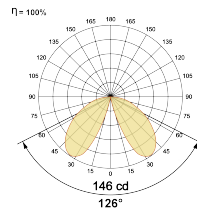

Light Distribution

LED Technology

Binning 3 Step MacAdam

LED Life Time @ L80/B10 >50000 hours

Colour Rendering (CRI) CRI80, CRI90

Led Type SMD mid power

LED Fitted -

Controls

Standard Switchable On/Off

Optional PDIM, DDIM, BTM, CASAMBI, Non Dimmable

Ordering Details

Code Example:	Name	Watt	CCT	CRI	Angle	Finish	Control
	Helix 25	15W	WW27K	CRI80	126°	SBL	On/Off

Select one from each column with highlighted values to create the ordering code

NAME	WATT	LUMEN	EFFICACY	CCT	CRI	ANGLE	FINISH	CONTROL
Helix 25	15W	464	32	2700K	WW27K	126°	Black	Non Dimmable
		479	33	3000K	WW30K		Grey	Phase Dimmable
		508	35	4000K	NW40K			Dali Dimmable
		522	36	5700K	CW57K			Bluetooth Dimmable
							Casambi	CBTM
Helix 25	15W			WW27K	CRI80	126°	SBL	On/Off