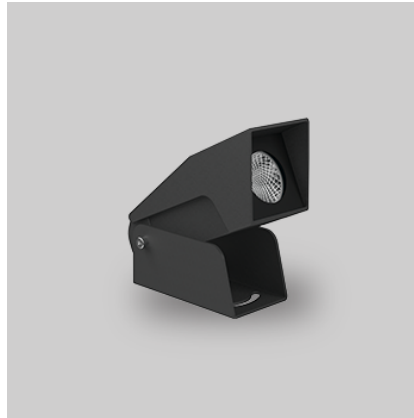

Croc | 5W

Product Reference

Environment Outdoor

Installation Floor Surface,Wall Surface,Wall Surface

Construction & Materials

Housing Die Cast Aluminium

Primary Lens PMMA

Primary Reflector PC metallised

Secondary Reflector -

Body Finish Black,Grey

Diffuser -

Antiglare Baffle -

Thermal Management

Heat Sink Material Die cast Aluminium

Cooling Technique Passive Cooling

Optical System

Beam Direction Adjustable

Tilt Yes

Swivel No

Electrical System

Driven with Constant Current Driver

Input Voltage/Hz 220V- 240V/50-60Hz

Control Gear Included

Mounting Integral

LED Power Watts 3.4W

System Power Watts 4.3W

Operating Voltage Vin 220-240 Vac

Power Factor p.f. > 0.5

Ordering Details

Code Example:	Name	Watt	CCT	CRI	Angle	Finish	Control
	Croc	5W	WW27K	CRI80	16°(SS)	SBL	On/Off

Select one from each column with highlighted values to create the ordering code

NAME	WATT	LUMEN	EFFICACY	CCT	CRI	ANGLE	FINISH	CONTROL
Croc	5W	357	83	2700K	WW27K	CRI80	16°(SS)	Non Dimmable On/Off
		378	88	3000K	WW30K	CRI90	22°(MD)	
		400	93	4000K	NW40K		32°(WD)	
		413	96	5700K	CW57K			
Croc	5W			WW27K	CRI80	16°(SS)	SBL	On/Off