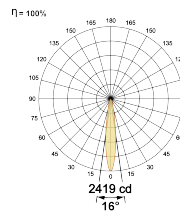

Croc | 5W

Product Reference

Environment Outdoor

Installation Floor Surface,Wall Surface,Wall Surface

Construction & Materials

Housing Die Cast Aluminium

Primary Lens PMMA

Primary Reflector PC metallised

Secondary Reflector -

Body Finish Black,Grey

Diffuser -

Antiglare Baffle -

Thermal Management

Heat Sink Material Die cast Aluminium

Cooling Technique Passive Cooling

Optical System

Beam Direction Adjustable

Tilt Yes

Swivel No

Electrical System

Driven with Constant Current Driver

Input Voltage/Hz 220V- 240V/50-60Hz

Control Gear Included

Mounting Integral

LED Power Watts 3.4W

System Power Watts 4.3W

Operating Voltage Vin 220-240 Vac

Power Factor p.f. > 0.5

LED Technology

Binning 3 Step MacAdam

LED Life Time @ L70/B10 >50000 hours

Colour Rendering (CRI) CRI80,CRI90

Led Type COB

LED Fitted CREE COB LED 9Vdc/350mA

Controls

Standard Switchable On/Off

Optional Non Dimmable

Ordering Details

Code Example:	Name	Watt	CCT	CRI	Angle	Finish	Control
	Croc	5W	WW27K	CRI80	16°(SS)	SBL	On/Off

Select one from each column with highlighted values to create the ordering code

NAME	WATT	LUMEN	EFFICACY	CCT		CRI	ANGLE	FINISH		CONTROL	
Croc	5W	357	83	2700K	WW27K	CRI80	16°(SS)	Black	SBL	Non Dimmable	On/Off
		378	88	3000K	WW30K	CRI90	22°(MD)	Grey	GGT		
		400	93	4000K	NW40K		32°(WD)				
		413	96	5700K	CW57K						
Croc	5W			WW27K		CRI80	16°(SS)	SBL		On/Off