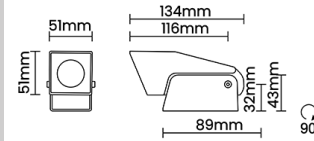

LED Power Watts 3.4W

System Power Watts 4.3W

Operating Voltage Vin 220-240 Vac

Power Factor p.f. > 0.5

Ordering Details

Code Example:	Name	Watt	CCT	CRI	Angle	Finish	Control
	Croc	5W	WW27K	CRI80	16°(SS)	SBL	On/Off

Select one from each column with highlighted values to create the ordering code

NAME	WATT	LUMEN	EFFICACY	CCT		CRI	ANGLE	FINISH		CONTROL	
Croc	5W	357	83	2700K	WW27K	CRI80	16°(SS)	Black	SBL	Non Dimmable	On/Off
		378	88	3000K	WW30K	CRI90	22°(MD)	Grey	GGT		
		400	93	4000K	NW40K		32°(WD)				
		413	96	5700K	CW57K						
Croc	5W			WW27K		CRI80	16°(SS)	SBL		On/Off	