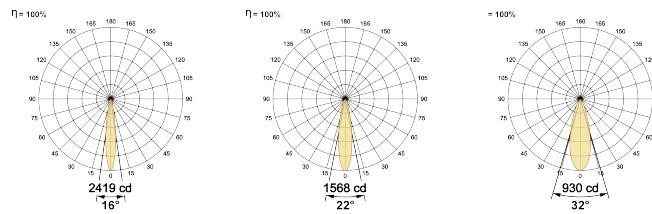

Light Distribution

LED Technology

Binning 3 Step MacAdam

LED Life Time @ L70/B10 >50000 hours

Colour Rendering (CRI) CRI80,CRI90

Led Type COB

LED Fitted CREE COB LED 9Vdc/350mA

Controls

Standard Switchable On/Off

Optional Non Dimmable