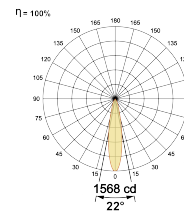

Croc | 5W

Product Reference

Environment Outdoor

Installation Floor Surface,Wall Surface,Wall Surface

Construction & Materials

Housing Die Cast Aluminium

Primary Lens PMMA

Primary Reflector PC metallised

Secondary Reflector -

Body Finish Black,Grey

Diffuser -

Antiglare Baffle -

Thermal Management

Heat Sink Material Die cast Aluminium

Cooling Technique Passive Cooling

Optical System

Beam Direction Adjustable

Tilt Yes

Swivel No

Electrical System

Driven with Constant Current Driver

Input Voltage/Hz 220V- 240V/50-60Hz

Control Gear Included

Mounting Integral

LED Power Watts 3.4W

System Power Watts 4.3W

Operating Voltage Vin 220-240 Vac

Power Factor p.f. > 0.5

LED Technology

Binning 3 Step MacAdam

LED Life Time @ L70/B10 >50000 hours

Colour Rendering (CRI) CRI80,CRI90

Led Type COB

LED Fitted CREE COB LED 9Vdc/350mA

Controls

Standard Switchable On/Off

Optional Non Dimmable

Ordering Details

Code Example:	Name	Watt	CCT	CRI	Angle	Finish	Control
	Croc	5W	WW27K	CRI80	16°(SS)	SBL	On/Off

Select one from each column with highlighted values to create the ordering code

NAME	WATT	LUMEN	EFFICACY	CCT		CRI	ANGLE	FINISH		CONTROL	
Croc	5W	357	83	2700K	WW27K	CRI80	16°(SS)	Black	SBL	Non Dimmable	On/Off
		378	88	3000K	WW30K	CRI90	22°(MD)	Grey	GGT		
		400	93	4000K	NW40K		32°(WD)				
		413	96	5700K	CW57K						
Croc	5W			WW27K		CRI80	16°(SS)	SBL		On/Off