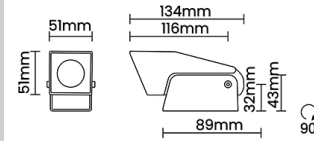

Croc | 5W

Product Reference

Environment Outdoor

Installation Floor Surface,Wall Surface,Wall Surface

Construction & Materials

Housing Die Cast Aluminium

Primary Lens PMMA

Primary Reflector PC metallised

Secondary Reflector -

Body Finish Black,Grey

Diffuser -

Antiglare Baffle -

Thermal Management

Heat Sink Material Die cast Aluminium

Cooling Technique Passive Cooling

Optical System

Beam Direction Adjustable

Tilt Yes

Swivel No

Electrical System

Driven with Constant Current Driver

Input Voltage/Hz 220V- 240V/50-60Hz

Control Gear Included

Mounting Integral

LED Power Watts 3.4W

System Power Watts 4.3W

Operating Voltage Vin 220-240 Vac

Power Factor p.f. > 0.5

Ordering Details

Code Example:	Name	Watt	CCT	CRI	Angle	Finish	Control
	Croc	5W	WW27K	CRI80	16°(SS)	SBL	On/Off

Select one from each column with highlighted values to create the ordering code

NAME	WATT	LUMEN	EFFICACY	CCT	CRI	ANGLE	FINISH	CONTROL
Croc	5W	357	83	2700K	WW27K	CRI80	16°(SS)	Non Dimmable On/Off
		378	88	3000K	WW30K	CRI90	22°(MD)	
		400	93	4000K	NW40K		32°(WD)	
		413	96	5700K	CW57K			
Croc	5W			WW27K	CRI80	16°(SS)	SBL	On/Off