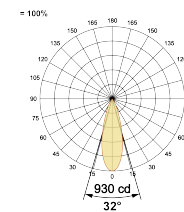

Croc | 5W

Product Reference

Environment Outdoor

Installation Floor Surface,Wall Surface,Wall Surface

Construction & Materials

Housing Die Cast Aluminium

Primary Lens PMMA

Primary Reflector PC metallised

Secondary Reflector -

Body Finish Black,Grey

Diffuser -

Antiglare Baffle -

Thermal Management

Heat Sink Material Die cast Aluminium

Cooling Technique Passive Cooling

Optical System

Beam Direction Adjustable

Tilt Yes

Swivel No

Electrical System

Driven with Constant Current Driver

Input Voltage/Hz 220V- 240V/50-60Hz

Control Gear Included

Mounting Integral

LED Power Watts 3.4W

System Power Watts 4.3W

Operating Voltage Vin 220-240 Vac

Power Factor p.f. > 0.5

LED Technology

Binning 3 Step MacAdam

LED Life Time @ L70/B10 >50000 hours

Colour Rendering (CRI) CRI80,CRI90

Led Type COB

LED Fitted CREE COB LED 9Vdc/350mA

Controls

Standard Switchable On/Off

Optional Non Dimmable

Ordering Details

Code Example:	Name	Watt	CCT	CRI	Angle	Finish	Control
	Croc	5W	WW27K	CRI80	16°(SS)	SBL	On/Off

Select one from each column with highlighted values to create the ordering code

NAME	WATT	LUMEN	EFFICACY	CCT		CRI	ANGLE	FINISH		CONTROL	
Croc	5W	357	83	2700K	WW27K	CRI80	16°(SS)	Black	SBL	Non Dimmable	On/Off
		378	88	3000K	WW30K	CRI90	22°(MD)	Grey	GGT		
		400	93	4000K	NW40K		32°(WD)				
		413	96	5700K	CW57K						
Croc	5W			WW27K		CRI80	16°(SS)	SBL		On/Off