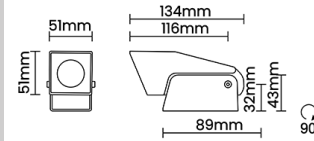

Croc | 5W

Product Reference

Environment Outdoor

Installation Floor Surface,Wall Surface,Wall Surface

Construction & Materials

Housing Die Cast Aluminium

Primary Lens PMMA

Primary Reflector PC metallised

Secondary Reflector -

Body Finish Black,Grey

Diffuser -

Antiglare Baffle -

Thermal Management

Heat Sink Material Die cast Aluminium

Cooling Technique Passive Cooling

Optical System

Beam Direction Adjustable

Tilt Yes

Swivel No

Electrical System

Driven with Constant Current Driver

Input Voltage/Hz 220V- 240V/50-60Hz

Control Gear Included

Mounting Integral

LED Power Watts 3.4W

System Power Watts 4.3W

Operating Voltage Vin 220-240 Vac

Power Factor p.f. > 0.5

LED Technology

Binning 3 Step MacAdam

LED Life Time @ L70/B10 >50000 hours

Colour Rendering (CRI) CRI80,CRI90

Led Type COB

LED Fitted CREE COB LED 9Vdc/350mA

Controls

Standard Switchable On/Off

Optional Non Dimmable

Ordering Details

Code Example:	Name	Watt	CCT	CRI	Angle	Finish	Control
	Croc	5W	WW27K	CRI80	16°(SS)	SBL	On/Off

Select one from each column with highlighted values to create the ordering code

NAME	WATT	LUMEN	EFFICACY	CCT		CRI	ANGLE	FINISH		CONTROL	
Croc	5W	357	83	2700K	WW27K	CRI80	16°(SS)	Black	SBL	Non Dimmable	On/Off
		378	88	3000K	WW30K	CRI90	22°(MD)	Grey	GGT		
		400	93	4000K	NW40K		32°(WD)				
		413	96	5700K	CW57K						
Croc	5W			WW27K		CRI80	16°(SS)	SBL		On/Off