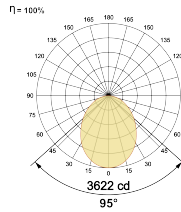

Circulo P 120 | 78W

Product Reference

Environment Indoor

Installation Ceiling Suspended

Construction & Materials

Housing Extruded and Sheet Aluminium

Primary Lens -

Primary Reflector White Optics

Secondary Reflector -

Body Finish White,Black,Custom

Diffuser Opal PC, Microprismatic

Antiglare Baffle -

Thermal Management

Heat Sink Material Aluminium

Cooling Technique Passive Cooling

Optical System

Beam Direction General Diffuse

Tilt No

Swivel No

Electrical System

Driven with Constant Current Driver

Input Voltage/Hz 220V- 240V/50-60Hz

Control Gear Included

Mounting Integral

LED Power Watts 67.2W

System Power Watts 78.1W

Operating Voltage Vin 220-240 Vac

Power Factor p.f. > 0.95

LED Technology

Binning 3 Step MacAdam

LED Life Time @ L70/B10 >50000 hours

Colour Rendering (CRI) CRI80,CRI90

Led Type SMD mid power

LED Fitted Samsung Mid power LED array 43V-48Vdc/1550mA

Controls

Standard Switchable On/Off

Optional DDIM,CASAMBI,Non Dimmable

Ordering Details

Code Example:	Name	Watt	CCT	CRI	Angle	Finish	Control
	Circulo P 120	78W	WW27K	CRI80	96°	SWH	On/Off

Select one from each column with highlighted values to create the ordering code

NAME	WATT	LUMEN	EFFICACY	CCT	CRI	ANGLE	FINISH	CONTROL
Circulo P 120	78W	8513	109	2700K	WW27K	96°	White	Non Dimmable
		8669	111	3000K	WW30K		Dali Dimmable	
		8903	114	4000K	NW40K		Casambi	
		9060	116	5700K	CW57K			
				2700K-5700K	TW			
Circulo P 120	78W			WW27K	CRI80	96°	SWH	On/Off