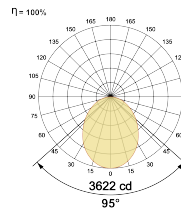

Light Distribution

LED Technology

Binning 3 Step MacAdam

LED Life Time @ L70/B10 >50000 hours

Colour Rendering (CRI) CRI80,CRI90

Led Type SMD mid power

LED Fitted Samsung Mid power LED array 43V-48Vdc/1550mA

Controls

Standard Switchable On/Off

Optional DDIM,CASAMBI,Non Dimmable

Ordering Details

Code Example:	Name	Watt	CCT	CRI	Angle	Finish	Control
	Circulo P 120	78W	WW27K	CRI80	96°	SWH	On/Off

Select one from each column with highlighted values to create the ordering code

NAME	WATT	LUMEN	EFFICACY	CCT	CRI	ANGLE	FINISH	CONTROL
Circulo P 120	78W	8513	109	2700K	WW27K	96°	White	Non Dimmable
		8669	111	3000K	WW30K		Dali Dimmable	
		8903	114	4000K	NW40K		Casambi	
		9060	116	5700K	CW57K			
				2700K-5700K	TW			
Circulo P 120	78W			WW27K	CRI80	96°	SWH	On/Off