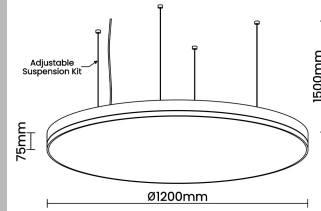

Circulo P 120 | 78W

Product Reference

Environment Indoor

Installation Ceiling Suspended

Construction & Materials

Housing Extruded and Sheet Aluminium

Primary Lens -

Primary Reflector White Optics

Secondary Reflector -

Body Finish White,Black,Custom

Diffuser Opal PC, Microprismatic

Antiglare Baffle -

Thermal Management

Heat Sink Material Aluminium

Cooling Technique Passive Cooling

Optical System

Beam Direction General Diffuse

Tilt No

Swivel No

Electrical System

Driven with Constant Current Driver

Input Voltage/Hz 220V- 240V/50-60Hz

Control Gear Included

Mounting Integral

LED Power Watts 67.2W

System Power Watts 78.1W

Operating Voltage Vin 220-240 Vac

Power Factor p.f. > 0.95