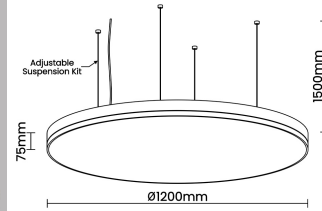

Circulo P 120 | 78W

Product Reference

Environment Indoor

Installation Ceiling Suspended

Construction & Materials

Housing Extruded and Sheet Aluminium

Primary Lens -

Primary Reflector White Optics

Secondary Reflector -

Body Finish White,Black,Custom

Diffuser Opal PC, Microprismatic

Antiglare Baffle -

Thermal Management

Heat Sink Material Aluminium

Cooling Technique Passive Cooling

Optical System

Beam Direction General Diffuse

Tilt No

Swivel No

Electrical System

Driven with Constant Current Driver

Input Voltage/Hz 220V- 240V/50-60Hz

Control Gear Included

Mounting Integral

LED Power Watts 67.2W

System Power Watts 78.1W

Operating Voltage Vin 220-240 Vac

Power Factor p.f. > 0.95