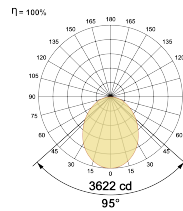

Light Distribution

LED Technology

Binning 3 Step MacAdam

LED Life Time @ L80/B10 >50000 hours

Colour Rendering (CRI) CRI80,CRI90

Led Type SMD mid power

LED Fitted Osram/Samsung Mid power LED array 43V-48Vdc/1550mA

Controls

Standard Switchable On/Off

Optional DDIM,CASAMBI,Non Dimmable

Ordering Details

Code Example:	Name	Watt	CCT	CRI	Angle	Finish	Control
	Circulo P 120	78W	WW27K	CRI80	96°	SWH	On/Off

Select one from each column with highlighted values to create the ordering code

NAME	WATT	LUMEN	EFFICACY	CCT	CRI	ANGLE	FINISH	CONTROL
Circulo P 120	78W	8513	109	2700K	WW27K	CRI80	96°	White SWH Non Dimmable On/Off
		8669	111	3000K	WW30K	CRI90	Black SBL Dali Dimmable DDIM	
		8903	114	4000K	NW40K		Custom CSM Casambi CBTM	
		9060	116	5700K	CW57K			
				2700K-5700K	TW			
Circulo P 120	78W			WW27K	CRI80	96°	SWH	On/Off