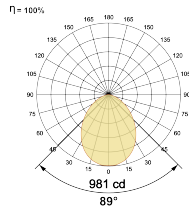

Light Distribution

LED Technology

Binning 3 Step MacAdam

LED Life Time @ L70/B10 >50000 hours

Colour Rendering (CRI) CRI80,CRI90

Led Type SMD mid power

LED Fitted Samsung Mid power LED array 26V-32Vdc/500mA

Controls

Standard Switchable On/Off

Optional PDIM,DDIM,BTTM,CASAMBI,Non Dimmable

Ordering Details

Code Example:	Name	Watt	CCT	CRI	Angle	Finish	Control
	Square Cut	16W	WW27K	CRI80	89°	SWH	On/Off

Select one from each column with highlighted values to create the ordering code

NAME	WATT	LUMEN	EFFICACY	CCT		CRI	ANGLE	FINISH		CONTROL	
Square Cut	16W	1896	120	2700K	WW27K	CRI80	89°	White	SWH	Non Dimmable	On/Off
		1959	124	3000K	WW30K	CRI90	Phase Dimmable			PDIM	
		2070	131	4000K	NW40K	Dali Dimmable	DDIM				
		2149	136	5700K	CW57K	Bluetooth Dimmable	BTTM				
				2700K-5700K	TW	Casambi	CBTM				
Square Cut	16W			WW27K		CRI80	89°	SWH		On/Off