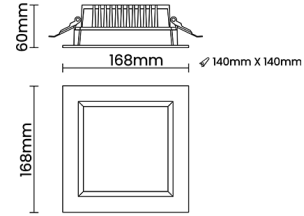

Square Cut | 16W

Product Reference

Environment Indoor

Installation Ceiling Recess

Construction & Materials

Housing Die Cast Aluminium

Primary Lens -

Primary Reflector White Optics

Secondary Reflector -

Body Finish White

Diffuser Premium high-transmission opal

Antiglare Baffle -

Thermal Management

Heat Sink Material Die cast Aluminium

Cooling Technique Passive Cooling

Optical System

Beam Direction General Diffuse

Tilt No

Swivel No

Electrical System

Driven with Constant Current Driver

Input Voltage/Hz 220V- 240V/50-60Hz

Control Gear Included

Mounting Remote

LED Power Watts 13.7W

System Power Watts 15.8W

Operating Voltage Vin 220-240 Vac

Power Factor p.f. > 0.95