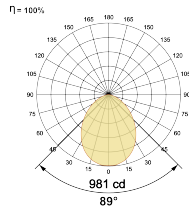

LED Power Watts 13.7W

System Power Watts 15.8W

Operating Voltage Vin 220-240 Vac

Power Factor p.f. > 0.95

Light Distribution

LED Technology

Binning 3 Step MacAdam

LED Life Time @ L70/B10 >50000 hours