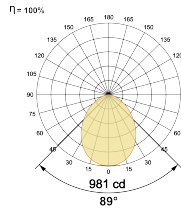

Light Distribution

LED Technology

Binning 3 Step MacAdam

LED Life Time @ L70/B10 >50000 hours

Colour Rendering (CRI) CRI80,CRI90

Led Type SMD mid power

LED Fitted Samsung Mid power LED array 26V-32Vdc/500mA

Controls

Standard Switchable On/Off

Optional PDIM,DDIM,BTTM,CASAMBI,Non Dimmable

Ordering Details

Code Example:	Name	Watt	CCT	CRI	Angle	Finish	Control
	Square Cut	16W	WW27K	CRI80	89°	SWH	On/Off

Select one from each column with highlighted values to create the ordering code

NAME	WATT	LUMEN	EFFICACY	CCT		CRI	ANGLE	FINISH		CONTROL	
Square Cut	16W	1896	120	2700K	WW27K	CRI80	89°	White	SWH	Non Dimmable	On/Off
		1959	124	3000K	WW30K	CRI90				Phase Dimmable	PDIM
		2070	131	4000K	NW40K					Dali Dimmable	DDIM
		2149	136	5700K	CW57K					Bluetooth Dimmable	BTTM
				2700K-5700K	TW					Casambi	CBTM
Square Cut	16W			WW27K	CRI80	89°	SWH		On/Off