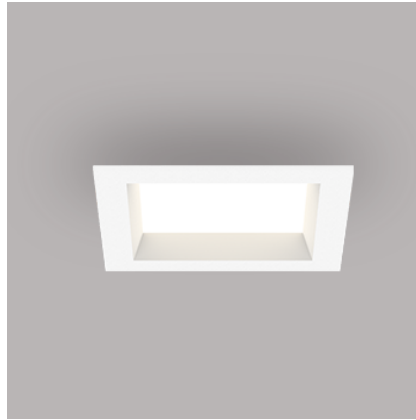

Square Cut | 16W

Product Reference

Environment Indoor

Installation Ceiling Recess

Construction & Materials

Housing Die Cast Aluminium

Primary Lens -

Primary Reflector White Optics

Secondary Reflector -

Body Finish White

Diffuser Premium high-transmission opal

Antiglare Baffle -

Thermal Management

Heat Sink Material Die cast Aluminium

Cooling Technique Passive Cooling

Optical System

Beam Direction General Diffuse

Tilt No

Swivel No

Electrical System

Driven with Constant Current Driver

Input Voltage/Hz 220V- 240V/50-60Hz

Control Gear Included

Mounting Remote

LED Power Watts 13.7W

System Power Watts 15.8W

Operating Voltage Vin 220-240 Vac

Power Factor p.f. > 0.95

Light Distribution

LED Technology

Binning 3 Step MacAdam

LED Life Time @ L70/B10 >50000 hours

Colour Rendering (CRI) CRI80,CRI90

Led Type SMD mid power

LED Fitted Samsung Mid power LED array 26V-32Vdc/500mA

Controls

Standard Switchable On/Off

Optional PDIM,DDIM,BTTM,CASAMBI,Non Dimmable

Ordering Details

Code Example:	Name	Watt	CCT	CRI	Angle	Finish	Control
	Square Cut	16W	WW27K	CRI80	89°	SWH	On/Off

Select one from each column with highlighted values to create the ordering code

NAME	WATT	LUMEN	EFFICACY	CCT	CRI	ANGLE	FINISH	CONTROL
Square Cut	16W	1896	120	2700K	WW27K	89°	White SWH	Non Dimmable On/Off
		1959	124	3000K	WW30K			Phase Dimmable PDIM
		2070	131	4000K	NW40K			Dali Dimmable DDIM
		2149	136	5700K	CW57K			Bluetooth Dimmable BTTM
				2700K-5700K	TW			Casambi CBTM
Square Cut	16W			WW27K	CRI80	89°	SWH	On/Off