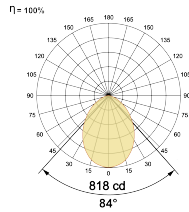

Square Cut | 15W

Product Reference

Environment Indoor

Installation Ceiling Recess

Construction & Materials

Housing Die Cast Aluminium

Primary Lens -

Primary Reflector White Optics

Secondary Reflector -

Body Finish White

Diffuser Premium high-transmission opal

Antiglare Baffle -

Thermal Management

Heat Sink Material Die cast Aluminium

Cooling Technique Passive Cooling

Optical System

Beam Direction General Diffuse

Tilt No

Swivel No

Electrical System

Driven with Constant Current Driver

Input Voltage/Hz 220V- 240V/50-60Hz

Control Gear Included

Mounting Remote

LED Power Watts 12.4W

System Power Watts 14.2W

Operating Voltage Vin 220-240 Vac

Power Factor p.f. > 0.95

LED Technology

Binning 3 Step MacAdam

LED Life Time @ L70/B10 >50000 hours

Colour Rendering (CRI) CRI80,CRI90

Led Type SMD mid power

LED Fitted Samsung Mid power LED array 32V-38Vdc/350mA

Controls

Standard Switchable On/Off

Optional PDIM,DDIM,BTTM,CASAMBI,Non Dimmable

Ordering Details

Code Example:	Name	Watt	CCT	CRI	Angle	Finish	Control
	Square Cut	15W	WW27K	CRI80	84°	SWH	On/Off

Select one from each column with highlighted values to create the ordering code

NAME	WATT	LUMEN	EFFICACY	CCT	CRI	ANGLE	FINISH	CONTROL	
Square Cut	15W	1477	104	2700K	WW27K	84°	White SWH	Non Dimmable	On/Off
		1519	107	3000K	WW30K			Phase Dimmable	PDIM
		1605	113	4000K	NW40K			Dali Dimmable	DDIM
		1676	118	5700K	CW57K			Bluetooth Dimmable	BTTM
				2700K-5700K	TW			Casambi	CBTM
Square Cut	15W			WW27K	CRI80	84°	SWH	On/Off