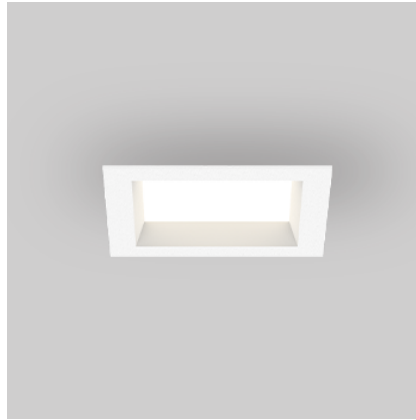

Square Cut | 15W

Product Reference

Environment Indoor

Installation Ceiling Recess

Construction & Materials

Housing Die Cast Aluminium

Primary Lens -

Primary Reflector White Optics

Secondary Reflector -

Body Finish White

Diffuser Premium high-transmission opal

Antiglare Baffle -

Thermal Management

Heat Sink Material Die cast Aluminium

Cooling Technique Passive Cooling

Optical System

Beam Direction General Diffuse

Tilt No

Swivel No

Electrical System

Driven with Constant Current Driver

Input Voltage/Hz 220V- 240V/50-60Hz

Control Gear Included

Mounting Remote

LED Power Watts 12.4W

System Power Watts 14.2W

Operating Voltage Vin 220-240 Vac

Power Factor p.f. > 0.95

LED Technology

Binning 3 Step MacAdam

LED Life Time @ L70/B10 >50000 hours

Colour Rendering (CRI) CRI80,CRI90

Led Type SMD mid power

LED Fitted Samsung Mid power LED array 32V-38Vdc/350mA

Controls

Standard Switchable On/Off

Optional PDIM,DDIM,BTTM,CASAMBI,Non Dimmable

Ordering Details

Code Example:	Name	Watt	CCT	CRI	Angle	Finish	Control
	Square Cut	15W	WW27K	CRI80	84°	SWH	On/Off

Select one from each column with highlighted values to create the ordering code

NAME	WATT	LUMEN	EFFICACY	CCT	CRI	ANGLE	FINISH	CONTROL	
Square Cut	15W	1477	104	2700K	WW27K	84°	White SWH	Non Dimmable	On/Off
		1519	107	3000K	WW30K			Phase Dimmable	PDIM
		1605	113	4000K	NW40K			Dali Dimmable	DDIM
		1676	118	5700K	CW57K			Bluetooth Dimmable	BTTM
				2700K-5700K	TW			Casambi	CBTM
Square Cut	15W			WW27K	CRI80	84°	SWH	On/Off