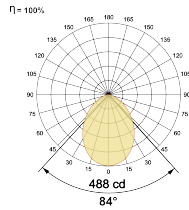

Light Distribution

LED Technology

Binning 3 Step MacAdam

LED Life Time @ L70/B10 >50000 hours

Colour Rendering (CRI) CRI80,CRI90

Led Type SMD mid power

LED Fitted Samsung Mid power LED array 32V-38Vdc/190mA

Controls

Standard Switchable On/Off

Optional PDIM,DDIM,BTTM,CASAMBI,Non Dimmable

Ordering Details

Code Example:	Name	Watt	CCT	CRI	Angle	Finish	Control
	Square Cut	8W	WW27K	CRI80	84°	SWH	On/Off

Select one from each column with highlighted values to create the ordering code

NAME	WATT	LUMEN	EFFICACY	CCT	CRI	ANGLE	FINISH	CONTROL	
Square Cut	8W	878	114	2700K	WW27K	84°	White SWH	Non Dimmable	On/Off
		901	117	3000K	WW30K			Phase Dimmable	PDIM
		955	124	4000K	NW40K			Dali Dimmable	DDIM
		993	129	5700K	CW57K			Bluetooth Dimmable	BTTM
				2700K-5700K	TW			Casambi	CBTM
Square Cut	8W			WW27K	CRI80	84°	SWH	On/Off