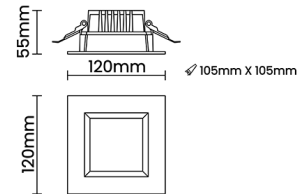

Square Cut | 8W

Product Reference

Environment Indoor

Installation Ceiling Recess

Construction & Materials

Housing Die Cast Aluminium

Primary Lens -

Primary Reflector White Optics

Secondary Reflector -

Body Finish White

Diffuser Premium high-transmission opal

Antiglare Baffle -

Thermal Management

Heat Sink Material Die cast Aluminium

Cooling Technique Passive Cooling

Optical System

Beam Direction General Diffuse

Tilt No

Swivel No

Electrical System

Driven with Constant Current Driver

Input Voltage/Hz 220V- 240V/50-60Hz

Control Gear Included

Mounting Remote

LED Power Watts 6.7W

System Power Watts 7.7W

Operating Voltage Vin 220-240 Vac

Power Factor p.f. > 0.95

LED Technology

Binning 3 Step MacAdam

LED Life Time @ L70/B10 >50000 hours

Colour Rendering (CRI) CRI80,CRI90

Led Type SMD mid power

LED Fitted Samsung Mid power LED array 32V-38Vdc/190mA

Controls

Standard Switchable On/Off

Optional PDIM,DDIM,BTMM,CASAMBI,Non Dimmable

Ordering Details

Code Example:	Name	Watt	CCT	CRI	Angle	Finish	Control
	Square Cut	8W	WW27K	CRI80	84°	SWH	On/Off

Select one from each column with highlighted values to create the ordering code

NAME	WATT	LUMEN	EFFICACY	CCT	CRI	ANGLE	FINISH	CONTROL	
Square Cut	8W	878	114	2700K	WW27K	84°	White SWH	Non Dimmable	On/Off
		901	117	3000K	WW30K			Phase Dimmable	PDIM
		955	124	4000K	NW40K			Dali Dimmable	DDIM
		993	129	5700K	CW57K			Bluetooth Dimmable	BTMM
				2700K-5700K	TW			Casambi	CBTM
Square Cut	8W			WW27K	CRI80	84°	SWH	On/Off