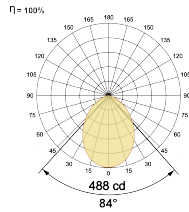

Square Cut | 8W

Product Reference

Environment Indoor

Installation Ceiling Recess

Construction & Materials

Housing Die Cast Aluminium

Primary Lens -

Primary Reflector White Optics

Secondary Reflector -

Body Finish White

Diffuser Premium high-transmission opal

Antiglare Baffle -

Thermal Management

Heat Sink Material Die cast Aluminium

Cooling Technique Passive Cooling

Optical System

Beam Direction General Diffuse

Tilt No

Swivel No

Electrical System

Driven with Constant Current Driver

Input Voltage/Hz 220V- 240V/50-60Hz

Control Gear Included

Mounting Remote

LED Power Watts 6.7W

System Power Watts 7.7W

Operating Voltage Vin 220-240 Vac

Power Factor p.f. > 0.95

LED Technology

Binning 3 Step MacAdam

LED Life Time @ L70/B10 >50000 hours

Colour Rendering (CRI) CRI80,CRI90

Led Type SMD mid power

LED Fitted Samsung Mid power LED array 32V-38Vdc/190mA

Controls

Standard Switchable On/Off

Optional PDIM,DDIM,BTMM,CASAMBI,Non Dimmable

Ordering Details

Code Example:	Name	Watt	CCT	CRI	Angle	Finish	Control
	Square Cut	8W	WW27K	CRI80	84°	SWH	On/Off

Select one from each column with highlighted values to create the ordering code

NAME	WATT	LUMEN	EFFICACY	CCT	CRI	ANGLE	FINISH	CONTROL	
Square Cut	8W	878	114	2700K	WW27K	84°	White SWH	Non Dimmable	On/Off
		901	117	3000K	WW30K			Phase Dimmable	PDIM
		955	124	4000K	NW40K			Dali Dimmable	DDIM
		993	129	5700K	CW57K			Bluetooth Dimmable	BTMM
				2700K-5700K	TW			Casambi	CBTM
Square Cut	8W			WW27K	CRI80	84°	SWH	On/Off