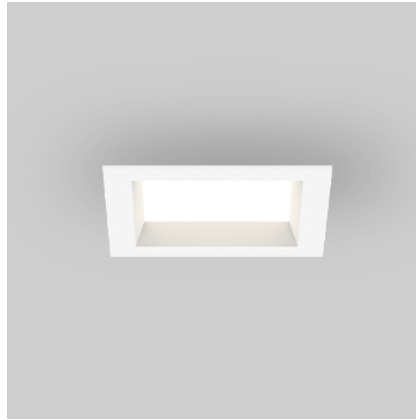

Square Cut | 8W

Product Reference

Environment Indoor

Installation Ceiling Recess

Construction & Materials

Housing Die Cast Aluminium

Primary Lens -

Primary Reflector White Optics

Secondary Reflector -

Body Finish White

Diffuser Premium high-transmission opal

Antiglare Baffle -

Thermal Management

Heat Sink Material Die cast Aluminium

Cooling Technique Passive Cooling

Optical System

Beam Direction General Diffuse

Tilt No

Swivel No

Electrical System

Driven with Constant Current Driver

Input Voltage/Hz 220V- 240V/50-60Hz

Control Gear Included

Mounting Remote

LED Power Watts 6.7W

System Power Watts 7.7W

Operating Voltage Vin 220-240 Vac

Power Factor p.f. > 0.95

LED Technology

Binning 3 Step MacAdam

LED Life Time @ L70/B10 >50000 hours

Colour Rendering (CRI) CRI80,CRI90

Led Type SMD mid power

LED Fitted Samsung Mid power LED array 32V-38Vdc/190mA

Controls

Standard Switchable On/Off

Optional PDIM,DDIM,BTMM,CASAMBI,Non Dimmable

Ordering Details

Code Example:	Name	Watt	CCT	CRI	Angle	Finish	Control
	Square Cut	8W	WW27K	CRI80	84°	SWH	On/Off

Select one from each column with highlighted values to create the ordering code

NAME	WATT	LUMEN	EFFICACY	CCT	CRI	ANGLE	FINISH	CONTROL	
Square Cut	8W	878	114	2700K	WW27K	84°	White SWH	Non Dimmable	On/Off
		901	117	3000K	WW30K			Phase Dimmable	PDIM
		955	124	4000K	NW40K			Dali Dimmable	DDIM
		993	129	5700K	CW57K			Bluetooth Dimmable	BTMM
				2700K-5700K	TW			Casambi	CBTM
Square Cut	8W			WW27K	CRI80	84°	SWH	On/Off