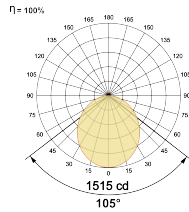

Skylight 14 | 40W

Product Reference

Environment Indoor

Installation Ceiling Recess

Construction & Materials

Housing Mild Steel

Primary Lens -

Primary Reflector -

Secondary Reflector -

Body Finish -

Diffuser Premium high-transmission opal

Antiglare Baffle -

Thermal Management

Heat Sink Material CRCA

Cooling Technique Passive Cooling

Optical System

Beam Direction General Diffuse

Tilt No

Swivel No

Electrical System

Driven with Constant Current Driver

Input Voltage/Hz 220V- 240V/50-60Hz

Control Gear Included

Mounting Remote

LED Power Watts 33.3W

System Power Watts 38.3W

Operating Voltage Vin 220-240 Vac

Power Factor p.f. > 0.95

LED Technology

Binning 3 Step MacAdam

LED Life Time @ L70/B10 >50000 hours

Colour Rendering (CRI) CRI80,CRI90

Led Type SMD mid power

LED Fitted Samsung Mid power LED array 30V-36Vdc/950mA

Controls

Standard Switchable On/Off

Optional PDIM,DDIM,BTTM,CASAMBI,Non Dimmable

Ordering Details

Code Example:	Name	Watt	CCT	CRI	Angle	Finish	Control
	Skylight 14	40W	WW27K	CRI80	105°		On/Off

Select one from each column with highlighted values to create the ordering code

NAME	WATT	LUMEN	EFFICACY	CCT		CRI	ANGLE	FINISH	CONTROL	
Skylight 14	40W	3639	95	2700K	WW27K	CRI80	105°		Non Dimmable	On/Off
		3792	99	3000K	WW30K	CRI90			Phase Dimmable	PDIM
		4022	105	4000K	NW40K				Dali Dimmable	DDIM
		4098	107	5700K	CW57K				Bluetooth Dimmable	BTTM
								Casambi	CBTM	
Skylight 14	40W			WW27K		CRI80	105°		On/Off