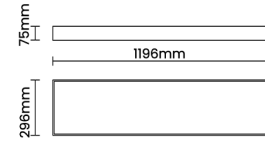

Skylight 14 | 30W

Product Reference

Environment Indoor

Installation Ceiling Recess

Construction & Materials

Housing Mild Steel

Primary Lens -

Primary Reflector -

Secondary Reflector -

Body Finish -

Diffuser Premium high-transmission opal

Antiglare Baffle -

Thermal Management

Heat Sink Material CRCA

Cooling Technique Passive Cooling

Optical System

Beam Direction General Diffuse

Tilt No

Swivel No

Electrical System

Driven with Constant Current Driver

Input Voltage/Hz 220V- 240V/50-60Hz

Control Gear Included

Mounting Remote

LED Power Watts 24.9W

System Power Watts 28.6W

Operating Voltage V_{in} 220-240 Vac

Power Factor p.f. > 0.95