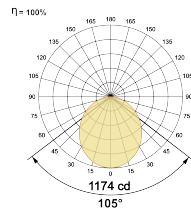

Light Distribution

LED Technology

Binning 3 Step MacAdam

LED Life Time @ L70/B10 >50000 hours

Colour Rendering (CRI) CRI80,CRI90

Led Type SMD mid power

LED Fitted Samsung Mid power LED array 30V-36Vdc/700mA

Controls

Standard Switchable On/Off

Optional PDIM,DDIM,BTTM,CASAMBI,Non Dimmable

Ordering Details

Code Example:	Name	Watt	CCT	CRI	Angle	Finish	Control
	Skylight 14	30W	WW27K	CRI80	105°		On/Off

Select one from each column with highlighted values to create the ordering code

NAME	WATT	LUMEN	EFFICACY	CCT	CRI	ANGLE	FINISH	CONTROL	
Skylight 14	30W	2831	99	2700K	WW27K	105°		Non Dimmable	On/Off
		2946	103	3000K	WW30K			Phase Dimmable	PDIM
		3117	109	4000K	NW40K			Dali Dimmable	DDIM
		3175	111	5700K	CW57K			Bluetooth Dimmable	BTTM
								Casambi	CBTM
Skylight 14	30W			WW27K	CRI80	105°		On/Off