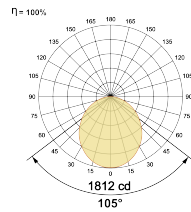

LED Power Watts 36.0W

System Power Watts 41.4W

Operating Voltage Vin 220-240 Vac

Power Factor p.f. > 0.95

Light Distribution

LED Technology

Binning 3 Step MacAdam

LED Life Time @ L70/B10 >50000 hours