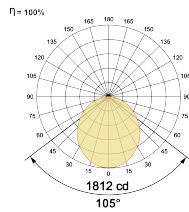

Light Distribution

LED Technology

Binning 3 Step MacAdam

LED Life Time @ L70/B10 >50000 hours

Colour Rendering (CRI) CRI80,CRI90

Led Type SMD mid power

LED Fitted Samsung Mid power LED array 30V-38Vdc/1000mA

Controls

Standard Switchable On/Off

Optional PDIM,DDIM,BTTM,CASAMBI,Non Dimmable

Ordering Details

Code Example:	Name	Watt	CCT	CRI	Angle	Finish	Control
	Nova 22	42W	WW27K	CRI80	105°	SWH	On/Off

Select one from each column with highlighted values to create the ordering code

NAME	WATT	LUMEN	EFFICACY	CCT	CRI	ANGLE	FINISH	CONTROL		
Nova 22	42W	4430	107	2700K	WW27K	105°	White	SWH	Non Dimmable	On/Off
		4554	110	3000K	WW30K			CRI90	Dali Dimmable	DDIM
		4844	117	4000K	NW40K			Bluetooth Dimmable	BTTM	
		4968	120	5700K	CW57K			Casambi	CBTM	
Nova 22	42W			WW27K	CRI80	105°	SWH	On/Off