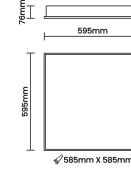

Nova 22 | 42W

Product Reference

Environment Indoor

Installation Ceiling Recess

Construction & Materials

Housing CRCA

Primary Lens -

Primary Reflector -

Secondary Reflector -

Body Finish White

Diffuser Premium high-transmission opal

Antiglare Baffle -

Thermal Management

Heat Sink Material -

Cooling Technique Passive Cooling

Optical System

Beam Direction General Diffuse

Tilt No

Swivel No

Electrical System

Driven with Constant Current Driver

Input Voltage/Hz 220V- 240V/50-60Hz

Control Gear Included

Mounting Remote

LED Power Watts 36.0W

System Power Watts 41.4W

Operating Voltage Vin 220-240 Vac

Power Factor p.f. > 0.95