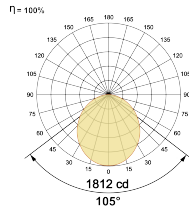

LED Power Watts 36.0W

System Power Watts 41.4W

Operating Voltage Vin 220-240 Vac

Power Factor p.f. > 0.95

Light Distribution

LED Technology

Binning 3 Step MacAdam

LED Life Time @ L70/B10 >50000 hours