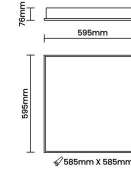

Nova 22 | 42W

Product Reference

Environment Indoor

Installation Ceiling Recess

Construction & Materials

Housing CRCA

Primary Lens -

Primary Reflector -

Secondary Reflector -

Body Finish White

Diffuser Premium high-transmission opal

Antiglare Baffle -

Thermal Management

Heat Sink Material -

Cooling Technique Passive Cooling

Optical System

Beam Direction General Diffuse

Tilt No

Swivel No

Electrical System

Driven with Constant Current Driver

Input Voltage/Hz 220V- 240V/50-60Hz

Control Gear Included

Mounting Remote

LED Power Watts 36.0W

System Power Watts 41.4W

Operating Voltage Vin 220-240 Vac

Power Factor p.f. > 0.95