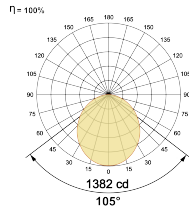

LED Power Watts 29.8W

System Power Watts 34.2W

Operating Voltage Vin 220-240 Vac

Power Factor p.f. > 0.95

Light Distribution

LED Technology

Binning 3 Step MacAdam

LED Life Time @ L70/B10 >50000 hours

Code Example:	Name	Watt	CCT	CRI	Angle	Finish	Control
	Nova 22	36W	WW27K	CRI80	105°	SWH	On/Off

Select one from each column with highlighted values to create the ordering code

NAME	WATT	LUMEN	EFFICACY	CCT	CRI	ANGLE	FINISH	CONTROL		
Nova 22	36W	3386	99	2700K	WW27K	105°	White	SWH	Non Dimmable	On/Off
		3488	102	3000K	WW30K			CRI90	Dali Dimmable	DDIM
		3694	108	4000K	NW40K			Bluetooth Dimmable	BTTM	
		3796	111	5700K	CW57K			Casambi	CBTM	
Nova 22	36W			WW27K	CRI80	105°	SWH	On/Off		