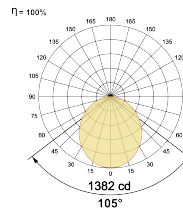

Light Distribution

LED Technology

Binning 3 Step MacAdam

LED Life Time @ L70/B10 >50000 hours

Colour Rendering (CRI) CRI80,CRI90

Led Type SMD mid power

LED Fitted Samsung Mid power LED array 26V-32Vdc/1000mA

Controls

Standard Switchable On/Off

Optional PDIM,DDIM,BTTM,CASAMBI,Non Dimmable

Ordering Details

Code Example:	Name	Watt	CCT	CRI	Angle	Finish	Control
	Nova 22	36W	WW27K	CRI80	105°	SWH	On/Off

Select one from each column with highlighted values to create the ordering code

NAME	WATT	LUMEN	EFFICACY	CCT	CRI	ANGLE	FINISH	CONTROL		
Nova 22	36W	3386	99	2700K	WW27K	105°	White	SWH	Non Dimmable	On/Off
		3488	102	3000K	WW30K			CRI90	Dali Dimmable	DDIM
		3694	108	4000K	NW40K			Bluetooth Dimmable	BTTM	
		3796	111	5700K	CW57K			Casambi	CBTM	
Nova 22	36W			WW27K	CRI80	105°	SWH	On/Off