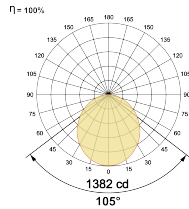

LED Power Watts 29.8W

System Power Watts 34.2W

Operating Voltage V_{in} 220-240 Vac

Power Factor p.f. > 0.95

Light Distribution

LED Technology

Binning 3 Step MacAdam

LED Life Time @ L80/B10 >50000 hours

Code Example:	Name	Watt	CCT	CRI	Angle	Finish	Control
	Nova 22	36W	WW27K	CRI80	105°	SWH	On/Off

Select one from each column with highlighted values to create the ordering code

NAME	WATT	LUMEN	EFFICACY	CCT	CRI	ANGLE	FINISH	CONTROL	
Nova 22	36W	3386	99	2700K	WW27K	105°	White	Non Dimmable	On/Off
		3488	102	3000K	WW30K			Dali Dimmable	DDIM
		3694	108	4000K	NW40K			Bluetooth Dimmable	BTTM
		3796	111	5700K	CW57K			Casambi	CBTM
Nova 22	36W			WW27K	CRI80	105°	SWH	On/Off	