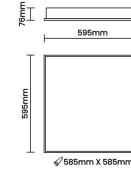

Nova 22 | 36W

Product Reference

Environment Indoor

Installation Ceiling Recess

Construction & Materials

Housing CRCA

Primary Lens -

Primary Reflector -

Secondary Reflector -

Body Finish White

Diffuser Premium high-transmission opal

Antiglare Baffle -

Thermal Management

Heat Sink Material -

Cooling Technique Passive Cooling

Optical System

Beam Direction General Diffuse

Tilt No

Swivel No

Electrical System

Driven with Constant Current Driver

Input Voltage/Hz 220V- 240V/50-60Hz

Control Gear Included

Mounting Remote

LED Power Watts 29.8W

System Power Watts 34.2W

Operating Voltage Vin 220-240 Vac

Power Factor p.f. > 0.95