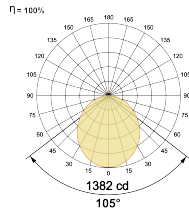

Nova 22 | 36W

Product Reference

Environment Indoor

Installation Ceiling Recess

Construction & Materials

Housing CRCA

Primary Lens -

Primary Reflector -

Secondary Reflector -

Body Finish White

Diffuser Premium high-transmission opal

Antiglare Baffle -

Thermal Management

Heat Sink Material -

Cooling Technique Passive Cooling

Optical System

Beam Direction General Diffuse

Tilt No

Swivel No

Electrical System

Driven with Constant Current Driver

Input Voltage/Hz 220V- 240V/50-60Hz

Control Gear Included

Mounting Remote

LED Power Watts 29.8W

System Power Watts 34.2W

Operating Voltage Vin 220-240 Vac

Power Factor p.f. > 0.95

LED Technology

Binning 3 Step MacAdam

LED Life Time @ L70/B10 >50000 hours

Colour Rendering (CRI) CRI80,CRI90

Led Type SMD mid power

LED Fitted Samsung Mid power LED array 26V-32Vdc/1000mA

Controls

Standard Switchable On/Off

Optional PDIM,DDIM,BTDM,CASAMBI,Non Dimmable

Ordering Details

Code Example:	Name	Watt	CCT	CRI	Angle	Finish	Control
	Nova 22	36W	WW27K	CRI80	105°	SWH	On/Off

Select one from each column with highlighted values to create the ordering code

NAME	WATT	LUMEN	EFFICACY	CCT	CRI	ANGLE	FINISH	CONTROL		
Nova 22	36W	3386	99	2700K	WW27K	105°	White SWH	Non Dimmable	On/Off	
		3488	102	3000K	WW30K			CRI90	Dali Dimmable	DDIM
		3694	108	4000K	NW40K				Bluetooth Dimmable	BTTM
		3796	111	5700K	CW57K				Casambi	CBTM
Nova 22	36W			WW27K	CRI80	105°	SWH	On/Off