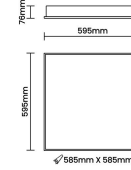

Nova 22 | 36W

Product Reference

Environment Indoor

Installation Ceiling Recess

Construction & Materials

Housing CRCA

Primary Lens -

Primary Reflector -

Secondary Reflector -

Body Finish White

Diffuser Premium high-transmission opal

Antiglare Baffle -

Thermal Management

Heat Sink Material -

Cooling Technique Passive Cooling

Optical System

Beam Direction General Diffuse

Tilt No

Swivel No

Electrical System

Driven with Constant Current Driver

Input Voltage/Hz 220V- 240V/50-60Hz

Control Gear Included

Mounting Remote

LED Power Watts 29.8W

System Power Watts 34.2W

Operating Voltage Vin 220-240 Vac

Power Factor p.f. > 0.95