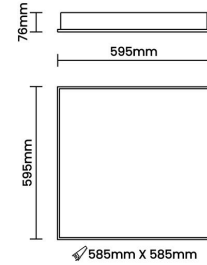

Nova 22 | 36W

Product Reference

Environment Indoor

Installation Ceiling Recess

Construction & Materials

Housing CRCA

Primary Lens -

Primary Reflector -

Secondary Reflector -

Body Finish White

Diffuser Premium high-transmission opal

Antiglare Baffle -

Thermal Management

Heat Sink Material -

Cooling Technique Passive Cooling

Optical System

Beam Direction General Diffuse

Tilt No

Swivel No

Electrical System

Driven with Constant Current Driver

Input Voltage/Hz 220V- 240V/50-60Hz

Control Gear Included

Mounting Remote

LED Power Watts 29.8W

System Power Watts 34.2W

Operating Voltage V_{in} 220-240 Vac

Power Factor p.f. > 0.95