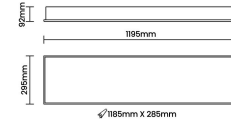

Nova 14 | 36W

Product Reference

Environment Indoor

Installation Ceiling Recess

Construction & Materials

Housing CRCA

Primary Lens -

Primary Reflector -

Secondary Reflector -

Body Finish White

Diffuser Premium high-transmission opal

Antiglare Baffle -

Thermal Management

Heat Sink Material -

Cooling Technique Passive Cooling

Optical System

Beam Direction General Diffuse

Tilt No

Swivel No

Electrical System

Driven with Constant Current Driver

Input Voltage/Hz 220V- 240V/50-60Hz

Control Gear Included

Mounting Remote

LED Power Watts 30.0W

System Power Watts 34.5W

Operating Voltage Vin 220-240 Vac

Power Factor p.f. > 0.95