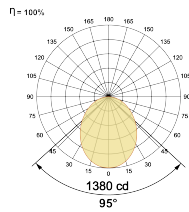

Light Distribution

LED Technology

Binning 3 Step MacAdam

LED Life Time @ L70/B10 >50000 hours

Colour Rendering (CRI) CRI80,CRI90

Led Type SMD mid power

LED Fitted Samsung Mid power LED array 26V-32Vdc/1000mA

Controls

Standard Switchable On/Off

Optional PDIM,DDIM,BTTM,CASAMBI,Non Dimmable

Ordering Details

Code Example:	Name	Watt	CCT	CRI	Angle	Finish	Control
	Nova 14	36W	WW27K	CRI80	95°	SWH	On/Off

Select one from each column with highlighted values to create the ordering code

NAME	WATT	LUMEN	EFFICACY	CCT	CRI	ANGLE	FINISH	CONTROL	
Nova 14	36W	3209	93	2700K	WW27K	95°	White	Non Dimmable	On/Off
		3312	96	3000K	WW30K			Phase Dimmable	PDIM
		3519	102	4000K	NW40K			Dali Dimmable	DDIM
		3623	105	5700K	CW57K			Bluetooth Dimmable	BTTM
							Casambi	CBTM	
Nova 14	36W			WW27K	CRI80	95°	SWH	On/Off