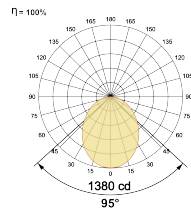

Light Distribution

LED Technology

Binning 3 Step MacAdam

LED Life Time @ L70/B10 >50000 hours

Colour Rendering (CRI) CRI80,CRI90

Led Type SMD mid power

LED Fitted Samsung Mid power LED array 26V-32Vdc/1000mA

Controls

Standard Switchable On/Off

Optional PDIM,DDIM,BTTM,CASAMBI,Non Dimmable

Ordering Details

Code Example:	Name	Watt	CCT	CRI	Angle	Finish	Control
	Nova 14	36W	WW27K	CRI80	95°	SWH	On/Off

Select one from each column with highlighted values to create the ordering code

NAME	WATT	LUMEN	EFFICACY	CCT	CRI	ANGLE	FINISH	CONTROL	
Nova 14	36W	3209	93	2700K	WW27K	95°	White	Non Dimmable	On/Off
		3312	96	3000K	WW30K			Phase Dimmable	PDIM
		3519	102	4000K	NW40K			Dali Dimmable	DDIM
		3623	105	5700K	CW57K			Bluetooth Dimmable	BTTM
							Casambi	CBTM	
Nova 14	36W			WW27K	CRI80	95°	SWH	On/Off