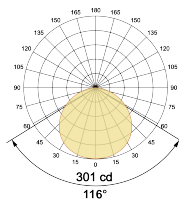

Light Distribution

LED Technology

Binning 3 Step MacAdam
LED Life Time @ L70/B10 >50000 hours
Colour Rendering (CRI) CRI80,CRI90
Led Type SMD mid power
LED Fitted Samsung Mid power LED array 9V-12Vdc/700mA

Controls

Standard Switchable On/Off
Optional PDIM,DDIM,BTTM,CASAMBI,Non Dimmable

Ordering Details

Code Example:	Name	Watt	CCT	CRI	Angle	Finish	Control
	iPlane Round Recess	10W	WW27K	CRI80	116°	SWH	On/Off

Select one from each column with highlighted values to create the ordering code

NAME	WATT	LUMEN	EFFICACY	CCT	CRI	ANGLE	FINISH	CONTROL
iPlane Round Recess	10W	859	85	2700K WW27K	CRI80	116°	White SWH	Non Dimmable On/Off
		889	88	3000K WW30K	CRI90		Black SBL	Phase Dimmable PDIM
		939	93	4000K NW40K			Custom CSM	Dali Dimmable DDIM
		970	96	5700K CW57K				Bluetooth Dimmable BTTM
							Casambi CBTM	
iPlane Round Recess	10W			WW27K	CRI80	116°	SWH	On/Off