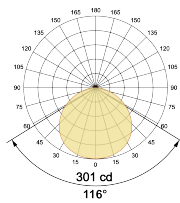

Light Distribution

LED Technology

Binning 3 Step MacAdam

LED Life Time @ L70/B10 >50000 hours

Colour Rendering (CRI) CRI80,CRI90

Led Type SMD mid power

LED Fitted Samsung Mid power LED array 9V-12Vdc/700mA

Controls

Standard Switchable On/Off

Optional PDIM,DDIM,BTTM,CASAMBI,Non Dimmable

Ordering Details

Code Example:	Name	Watt	CCT	CRI	Angle	Finish	Control
	iPlane Round Recess	10W	WW27K	CRI80	116°	SWH	On/Off

Select one from each column with highlighted values to create the ordering code

NAME	WATT	LUMEN	EFFICACY	CCT	CRI	ANGLE	FINISH	CONTROL
iPlane Round Recess	10W	859	85	2700K WW27K	CRI80	116°	White SWH	Non Dimmable On/Off
		889	88	3000K WW30K	CRI90		Black SBL	Phase Dimmable PDIM
		939	93	4000K NW40K			Custom CSM	Dali Dimmable DDIM
		970	96	5700K CW57K				Bluetooth Dimmable BTTM
							Casambi CBTM	
iPlane Round Recess	10W			WW27K	CRI80	116°	SWH	On/Off