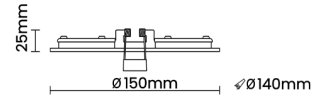

iPlane Round Recess | 10W

Product Reference

Environment Indoor
Installation Ceiling Recess

Construction & Materials

Housing Die Cast Aluminium
Primary Lens PMMA
Primary Reflector White Optics
Secondary Reflector -
Body Finish White,Black,Custom
Diffuser Opal PC
Antiglare Baffle -

Thermal Management

Heat Sink Material Die cast Aluminium
Cooling Technique Passive Cooling

Optical System

Beam Direction General Diffuse
Tilt No
Swivel No

Electrical System

Driven with Constant Current Driver
Input Voltage/Hz 220V- 240V/50-60Hz
Control Gear Included
Mounting Remote
LED Power Watts 8.8W
System Power Watts 10.1W
Operating Voltage Vin 220-240 Vac
Power Factor p.f. > 0.95