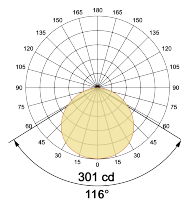

Light Distribution

LED Technology

Binning 3 Step MacAdam
LED Life Time @ L70/B10 >50000 hours
Colour Rendering (CRI) CRI80,CRI90
Led Type SMD mid power
LED Fitted Samsung Mid power LED array 9V-12Vdc/700mA

Controls

Standard Switchable On/Off
Optional PDIM,DDIM,BTTM,CASAMBI,Non Dimmable