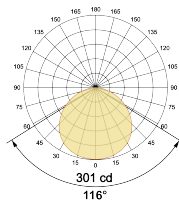

iPlane Round Recess | 10W

Product Reference

Environment Indoor

Installation Ceiling Recess

Construction & Materials

Housing Die Cast Aluminium

Primary Lens PMMA

Primary Reflector White Optics

Secondary Reflector -

Body Finish White,Black,Custom

Diffuser Opal PC

Antiglare Baffle -

Thermal Management

Heat Sink Material Die cast Aluminium

Cooling Technique Passive Cooling

Optical System

Beam Direction General Diffuse

Tilt No

Swivel No

Electrical System

Driven with Constant Current Driver

Input Voltage/Hz 220V- 240V/50-60Hz

Control Gear Included

Mounting Remote

LED Power Watts 8.8W

System Power Watts 10.1W

Operating Voltage Vin 220-240 Vac

Power Factor p.f. > 0.95

LED Technology

Binning 3 Step MacAdam

LED Life Time @ L70/B10 >50000 hours

Colour Rendering (CRI) CRI80,CRI90

Led Type SMD mid power

LED Fitted Samsung Mid power LED array 9V-12Vdc/700mA

Controls

Standard Switchable On/Off

Optional PDIM,DDIM,BTTM,CASAMBI,Non Dimmable

Ordering Details

Code Example:	Name	Watt	CCT	CRI	Angle	Finish	Control
	iPlane Round Recess	10W	WW27K	CRI80	116°	SWH	On/Off

Select one from each column with highlighted values to create the ordering code

NAME	WATT	LUMEN	EFFICACY	CCT	CRI	ANGLE	FINISH	CONTROL
iPlane Round Recess	10W	859	85	2700K WW27K	CRI80	116°	White SWH	Non Dimmable On/Off
		889	88	3000K WW30K	CRI90		Black SBL	Phase Dimmable PDIM
		939	93	4000K NW40K			Custom CSM	Dali Dimmable DDIM
		970	96	5700K CW57K				Bluetooth Dimmable BTTM
							Casambi CBTM	
iPlane Round Recess	10W			WW27K	CRI80	116°	SWH	On/Off