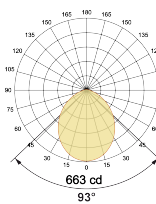

Light Distribution

LED Technology

Binning 3 Step MacAdam

LED Life Time @ L80/B10 >50000 hours

Colour Rendering (CRI) CRI80,CRI90

Led Type SMD mid power

LED Fitted Osram/Samsung Mid power LED array 23V-27Vdc/600mA

Controls

Standard Switchable On/Off

Optional PDIM,DDIM,CASAMBI,Non Dimmable

Ordering Details

Code Example:	Name	Watt	CCT	CRI	Angle	Finish	Control
	Halo	18W	WW27K	CRI80	93°	SWH	On/Off

Select one from each column with highlighted values to create the ordering code

NAME	WATT	LUMEN	EFFICACY	CCT	CRI	ANGLE	FINISH	CONTROL
Halo	18W	1345	76	2700K	WW27K	93°	White	Non Dimmable
		1381	78	3000K	WW30K		Black	Phase Dimmable
		1451	82	4000K	NW40K		Custom	Dali Dimmable
		1487	84	5700K	CW57K			Casambi
				2700K-5700K	TW			
Halo	18W			WW27K	CRI80	93°	SWH	On/Off