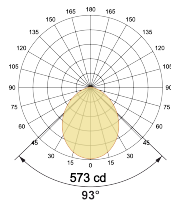

Halo | 15W

Product Reference

Environment Indoor

Installation Ceiling Recess

Construction & Materials

Housing Spun Aluminium

Primary Lens -

Primary Reflector -

Secondary Reflector -

Body Finish White,Black,Custom

Diffuser Premium high-transmission opal

Antiglare Baffle -

Thermal Management

Heat Sink Material Aluminium

Cooling Technique Passive Cooling

Optical System

Beam Direction General Diffuse

Tilt No

Swivel No

Electrical System

Driven with Constant Current Driver

Input Voltage/Hz 220V- 240V/50-60Hz

Control Gear Included

Mounting Remote

LED Power Watts 12.9W

System Power Watts 14.8W

Operating Voltage Vin 220-240 Vac

Power Factor p.f. > 0.95

LED Technology

Binning 3 Step MacAdam

LED Life Time @ L70/B10 >50000 hours

Colour Rendering (CRI) CRI80,CRI90

Led Type SMD mid power

LED Fitted Samsung Mid power LED array 23V-27Vdc/500mA

Controls

Standard Switchable On/Off

Optional PDIM,DDIM,CASAMBI,Non Dimmable

Ordering Details

Code Example:	Name	Watt	CCT	CRI	Angle	Finish	Control
	Halo	15W	WW27K	CRI80	93°	SWH	On/Off

Select one from each column with highlighted values to create the ordering code

NAME	WATT	LUMEN	EFFICACY	CCT	CRI	ANGLE	FINISH	CONTROL		
Halo	15W	1154	78	2700K	WW27K	93°	White	SWH	Non Dimmable	On/Off
		1184	80	3000K	WW30K		Black	SBL	Phase Dimmable	PDIM
		1243	84	4000K	NW40K		Custom	CSM	Dali Dimmable	DDIM
		1273	86	5700K	CW57K				Casambi	CBTM
				2700K-5700K	TW					
Halo	15W			WW27K	CRI80	93°	SWH	On/Off