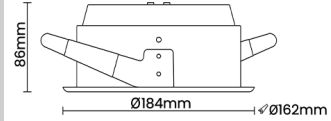

Halo | 15W

Product Reference

Environment Indoor

Installation Ceiling Recess

Construction & Materials

Housing Spun Aluminium

Primary Lens -

Primary Reflector -

Secondary Reflector -

Body Finish White,Black,Custom

Diffuser Premium high-transmission opal

Antiglare Baffle -

Thermal Management

Heat Sink Material Aluminium

Cooling Technique Passive Cooling

Optical System

Beam Direction General Diffuse

Tilt No

Swivel No

Electrical System

Driven with Constant Current Driver

Input Voltage/Hz 220V- 240V/50-60Hz

Control Gear Included

Mounting Remote

LED Power Watts 12.9W

System Power Watts 14.8W

Operating Voltage Vin 220-240 Vac

Power Factor p.f. > 0.95

LED Technology

Binning 3 Step MacAdam

LED Life Time @ L70/B10 >50000 hours

Colour Rendering (CRI) CRI80,CRI90

Led Type SMD mid power

LED Fitted Samsung Mid power LED array 23V-27Vdc/500mA

Controls

Standard Switchable On/Off

Optional PDIM,DDIM,CASAMBI,Non Dimmable

Ordering Details

Code Example:	Name	Watt	CCT	CRI	Angle	Finish	Control
	Halo	15W	WW27K	CRI80	93°	SWH	On/Off

Select one from each column with highlighted values to create the ordering code

NAME	WATT	LUMEN	EFFICACY	CCT	CRI	ANGLE	FINISH	CONTROL		
Halo	15W	1154	78	2700K	WW27K	93°	White	SWH	Non Dimmable	On/Off
		1184	80	3000K	WW30K		Black	SBL	Phase Dimmable	PDIM
		1243	84	4000K	NW40K		Custom	CSM	Dali Dimmable	DDIM
		1273	86	5700K	CW57K				Casambi	CBTM
				2700K-5700K	TW					
Halo	15W			WW27K	CRI80	93°	SWH	On/Off