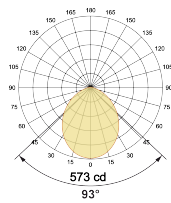

LED Power Watts 12.9W

System Power Watts 14.8W

Operating Voltage Vin 220-240 Vac

Power Factor p.f. > 0.95

Light Distribution

LED Technology

Binning 3 Step MacAdam

LED Life Time @ L70/B10 >50000 hours