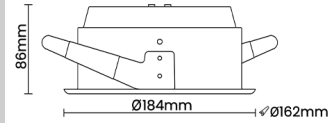

Halo | 15W

Product Reference

Environment Indoor

Installation Ceiling Recess

Construction & Materials

Housing Spun Aluminium

Primary Lens -

Primary Reflector -

Secondary Reflector -

Body Finish White,Black,Custom

Diffuser Premium high-transmission opal

Antiglare Baffle -

Thermal Management

Heat Sink Material Aluminium

Cooling Technique Passive Cooling

Optical System

Beam Direction General Diffuse

Tilt No

Swivel No

Electrical System

Driven with Constant Current Driver

Input Voltage/Hz 220V- 240V/50-60Hz

Control Gear Included

Mounting Remote

LED Power Watts 12.9W

System Power Watts 14.8W

Operating Voltage Vin 220-240 Vac

Power Factor p.f. > 0.95