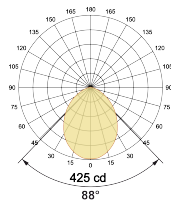

Halo | 12W

Product Reference

Environment Indoor

Installation Ceiling Recess

Construction & Materials

Housing Spun Aluminium

Primary Lens -

Primary Reflector -

Secondary Reflector -

Body Finish White,Black,Custom

Diffuser Premium high-transmission opal

Antiglare Baffle -

Thermal Management

Heat Sink Material Aluminium

Cooling Technique Passive Cooling

Optical System

Beam Direction General Diffuse

Tilt No

Swivel No

Electrical System

Driven with Constant Current Driver

Input Voltage/Hz 220V- 240V/50-60Hz

Control Gear Included

Mounting Remote

LED Power Watts 10.4W

System Power Watts 11.9W

Operating Voltage Vin 220-240 Vac

Power Factor p.f. > 0.95

LED Technology

Binning 3 Step MacAdam

LED Life Time @ L70/B10 >50000 hours

Colour Rendering (CRI) CRI80,CRI90

Led Type SMD mid power

LED Fitted Samsung Mid power LED array 32V-36Vdc/300mA

Controls

Standard Switchable On/Off

Optional PDIM,DDIM,BTMM,CASAMBI,Non Dimmable

Ordering Details

Code Example:	Name	Watt	CCT	CRI	Angle	Finish	Control
	Halo	12W	WW27K	CRI80	88°	SWH	On/Off

Select one from each column with highlighted values to create the ordering code

NAME	WATT	LUMEN	EFFICACY	CCT	CRI	ANGLE	FINISH	CONTROL
Halo	12W	797	67	2700K	WW27K	88°	White	Non Dimmable
		821	69	3000K	WW30K		Black	Phase Dimmable
		857	72	4000K	NW40K		Custom	Dali Dimmable
		881	74	5700K	CW57K		Bluetooth Dimmable	BTMM
				2700K-5700K	TW		Casambi	CBTM
Halo	12W			WW27K	CRI80	88°	SWH	On/Off