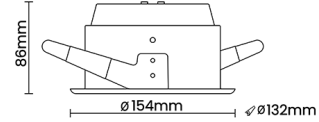

Halo | 12W

Product Reference

Environment Indoor

Installation Ceiling Recess

Construction & Materials

Housing Spun Aluminium

Primary Lens -

Primary Reflector -

Secondary Reflector -

Body Finish White,Black,Custom

Diffuser Premium high-transmission opal

Antiglare Baffle -

Thermal Management

Heat Sink Material Aluminium

Cooling Technique Passive Cooling

Optical System

Beam Direction General Diffuse

Tilt No

Swivel No

Electrical System

Driven with Constant Current Driver

Input Voltage/Hz 220V- 240V/50-60Hz

Control Gear Included

Mounting Remote

LED Power Watts 10.4W

System Power Watts 11.9W

Operating Voltage Vin 220-240 Vac

Power Factor p.f. > 0.95