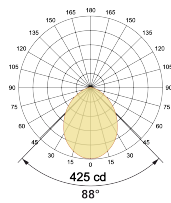

Light Distribution

LED Technology

Binning 3 Step MacAdam

LED Life Time @ L70/B10 >50000 hours

Colour Rendering (CRI) CRI80,CRI90

Led Type SMD mid power

LED Fitted Samsung Mid power LED array 32V-36Vdc/300mA

Controls

Standard Switchable On/Off

Optional PDIM,DDIM,BTTM,CASAMBI,Non Dimmable

Ordering Details

Code Example:	Name	Watt	CCT	CRI	Angle	Finish	Control
	Halo	12W	WW27K	CRI80	88°	SWH	On/Off

Select one from each column with highlighted values to create the ordering code

NAME	WATT	LUMEN	EFFICACY	CCT	CRI	ANGLE	FINISH	CONTROL
Halo	12W	797	67	2700K	WW27K	88°	White	Non Dimmable
		821	69	3000K	WW30K		Black	Phase Dimmable
		857	72	4000K	NW40K		Custom	Dali Dimmable
		881	74	5700K	CW57K			Bluetooth Dimmable
				2700K-5700K	TW			Casambi
Halo	12W			WW27K	CRI80	88°	SWH	On/Off