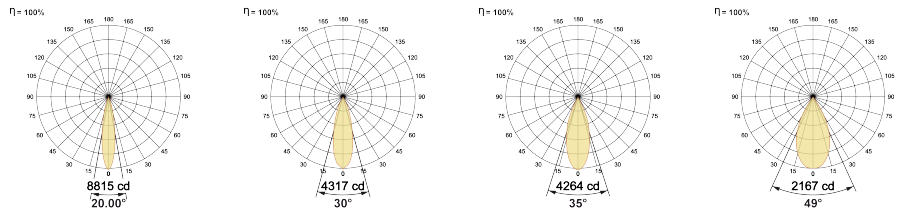

Light Distribution

LED Technology

Binning 3 Step MacAdam

LED Life Time @ L70/B10 >50000 hours

Colour Rendering (CRI) CRI80,CRI90

Led Type COB

LED Fitted CREE COB LED 36Vdc/350mA

Controls

Standard Switchable On/Off

Optional Non Dimmable

Ordering Details

Code Example:	Name	Watt	CCT	CRI	Angle	Finish	Control
	Go Pro 50 S	15W	WW27K	CRI80	20°(SS)	SWH	On/Off

Select one from each column with highlighted values to create the ordering code

NAME	WATT	LUMEN	EFFICACY	CCT	CRI	ANGLE	FINISH	CONTROL
Go Pro 50 S	15W	1392	98	2700K	WW27K	CRI80	White	Non Dimmable On/Off
		1434	101	3000K	WW30K	CRI90	Black	
		1505	106	4000K	NW40K		Custom	
		1534	108	5700K	CW57K		CSM	
Go Pro 50 S	15W			WW27K	CRI80	20°(SS)	SWH	On/Off