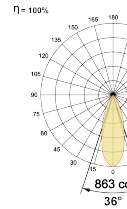

Light Distribution

LED Technology

Binning 3 Step MacAdam

LED Life Time @ L80/B10 >50000 hours

Colour Rendering (CRI) CRI80,CRI90

Led Type COB

LED Fitted CREE COB LED 36Vdc/130mA

Controls

Standard Switchable On/Off

Optional DDIM,Non Dimmable

Ordering Details

Code Example:	Name	Watt	CCT	CRI	Angle	Finish	Control
	Go Pro 35 P	5W	WW27K	CRI80	24°(MD)	SWH	On/Off

Select one from each column with highlighted values to create the ordering code

NAME	WATT	LUMEN	EFFICACY	CCT	CRI	ANGLE	FINISH	CONTROL
Go Pro 35 P	5W	420	100	2700K	WW27K	CRI80	24°(MD)	White SWH Non Dimmable On/Off
		433	103	3000K	WW30K	CRI90	36°(WD)	Black SBL Dali Dimmable DDIM
		454	108	4000K	NW40K		52°(VWD)	Custom CSM
		466	111	5700K	CW57K			
Go Pro 35 P	5W			WW27K	CRI80	24°(MD)	SWH	On/Off