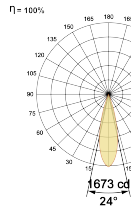

Light Distribution

LED Technology

Binning 3 Step MacAdam

LED Life Time @ L80/B10 >50000 hours

Colour Rendering (CRI) CRI80,CRI90

Led Type COB

LED Fitted CREE COB LED 36Vdc/130mA

Controls

Standard Switchable On/Off

Optional DDIM,Non Dimmable

Ordering Details

Code Example:	Name	Watt	CCT	CRI	Angle	Finish	Control
	Go Pro 35 P	5W	WW27K	CRI80	24°(MD)	SWH	On/Off

Select one from each column with highlighted values to create the ordering code

NAME	WATT	LUMEN	EFFICACY	CCT	CRI	ANGLE	FINISH	CONTROL
Go Pro 35 P	5W	420	100	2700K	WW27K	CRI80	24°(MD)	White SWH Non Dimmable On/Off
		433	103	3000K	WW30K	CRI90	36°(WD)	Black SBL Dali Dimmable DDIM
		454	108	4000K	NW40K		52°(VWD)	Custom CSM
		466	111	5700K	CW57K			
Go Pro 35 P	5W			WW27K	CRI80	24°(MD)	SWH	On/Off