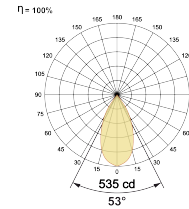

Light Distribution

LED Technology

Binning 3 Step MacAdam

LED Life Time @ L80/B10 >50000 hours

Colour Rendering (CRI) CRI80,CRI90

Led Type COB

LED Fitted CREE COB LED 36Vdc/130mA

Controls

Standard Switchable On/Off

Optional DDIM,Non Dimmable

Ordering Details

Code Example:	Name	Watt	CCT	CRI	Angle	Finish	Control
	Go Pro 35 P	5W	WW27K	CRI80	24°(MD)	SWH	On/Off

Select one from each column with highlighted values to create the ordering code

NAME	WATT	LUMEN	EFFICACY	CCT	CRI	ANGLE	FINISH	CONTROL
Go Pro 35 P	5W	420	100	2700K	WW27K	CRI80	24°(MD)	White SWH Non Dimmable On/Off
		433	103	3000K	WW30K	CRI90	36°(WD)	Black SBL Dali Dimmable DDIM
		454	108	4000K	NW40K		52°(VWD)	Custom CSM
		466	111	5700K	CW57K			
Go Pro 35 P	5W			WW27K	CRI80	24°(MD)	SWH	On/Off