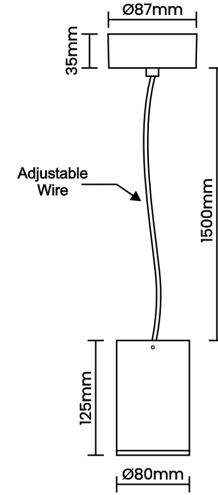

Go Pro 35 P | 5W

Product Reference

Environment Indoor

Installation Ceiling Suspended

Construction & Materials

Housing Die Cast Aluminium

Primary Lens PMMA

Primary Reflector -

Secondary Reflector Anodised

Body Finish White,Black,Custom

Diffuser -

Antiglare Baffle -

Thermal Management

Heat Sink Material Die cast Aluminium

Cooling Technique Passive Cooling

Optical System

Beam Direction Fixed

Tilt No

Swivel No

Electrical System

Driven with Constant Current Driver

Input Voltage/Hz 220V- 240V/50-60Hz

Control Gear Included

Mounting Integral

LED Power Watts 3.4W

System Power Watts 4.2W

Operating Voltage V_{in} 220-240 Vac

Power Factor p.f. > 0.5

Light Distribution

LED Technology

Binning 3 Step MacAdam

LED Life Time @ L80/B10 >50000 hours

Colour Rendering (CRI) CRI80,CRI90

Led Type COB

LED Fitted CREE COB LED 36Vdc/130mA

Controls

Standard Switchable On/Off

Optional DDIM,Non Dimmable

Ordering Details

Code Example:	Name	Watt	CCT	CRI	Angle	Finish	Control
	Go Pro 35 P	5W	WW27K	CRI80	24°(MD)	SWH	On/Off

Select one from each column with highlighted values to create the ordering code

NAME	WATT	LUMEN	EFFICACY	CCT	CRI	ANGLE	FINISH	CONTROL
Go Pro 35 P	5W	420	100	2700K	WW27K	CRI80	24°(MD)	White SWH Non Dimmable On/Off
		433	103	3000K	WW30K	CRI90	36°(WD)	Black SBL Dali Dimmable DDIM
		454	108	4000K	NW40K		52°(VWD)	Custom CSM
		466	111	5700K	CW57K			
Go Pro 35 P	5W			WW27K	CRI80	24°(MD)	SWH	On/Off