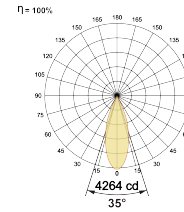

Go Pro 50 TL | 15W

Product Reference

Environment Indoor

Installation Ceiling Recess

Construction & Materials

Housing Die Cast Aluminium

Primary Lens PMMA

Primary Reflector -

Secondary Reflector Anodised

Body Finish White,Black

Diffuser -

Antiglare Baffle -

Thermal Management

Heat Sink Material Die cast Aluminium

Cooling Technique Passive Cooling

Optical System

Beam Direction Fixed

Tilt No

Swivel No

Electrical System

Driven with Constant Current Driver

Input Voltage/Hz 220V- 240V/50-60Hz

Control Gear Included

Mounting Remote

LED Power Watts 12.4W

System Power Watts 14.2W

Operating Voltage V_{in} 220-240 Vac

Power Factor p.f. > 0.95

LED Technology

Binning 3 Step MacAdam

LED Life Time @ L70/B10 >50000 hours

Colour Rendering (CRI) CRI80,CRI90

Led Type COB

LED Fitted CREE COB LED 36Vdc/350mA

Controls

Standard Switchable On/Off

Optional PDIM,DDIM,BTDM,CASAMBI,Non Dimmable

Ordering Details

Code Example:	Name	Watt	CCT	CRI	Angle	Finish	Control
	Go Pro 50 TL	15W	WW27K	CRI80	20°(SS)	SWH	On/Off

Select one from each column with highlighted values to create the ordering code

NAME	WATT	LUMEN	EFFICACY	CCT	CRI	ANGLE	FINISH	CONTROL		
Go Pro 50 TL	15W	1392	98	2700K	WW27K	CRI80	20°(SS)	White SWH	Non Dimmable On/Off	
		1434	101	3000K	WW30K	CRI90	30°(MD)	Black SBL	Phase Dimmable PDIM	
		1505	106	4000K	NW40K		35°(WD)		Dali Dimmable DDIM	
		1534	108	5700K	CW57K		49°(VWD)		Bluetooth Dimmable BTM	
					2700K-5700K	TW				Casambi CBTM
					Warm to Dim	W2D				
Go Pro 50 TL	15W			WW27K	CRI80	20°(SS)	SWH	On/Off