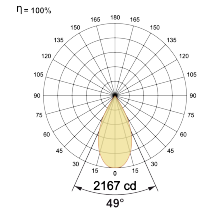

Go Pro 50 TL | 15W

Product Reference

Environment Indoor

Installation Ceiling Recess

Construction & Materials

Housing Die Cast Aluminium

Primary Lens PMMA

Primary Reflector -

Secondary Reflector Anodised

Body Finish White,Black

Diffuser -

Antiglare Baffle -

Thermal Management

Heat Sink Material Die cast Aluminium

Cooling Technique Passive Cooling

Optical System

Beam Direction Fixed

Tilt No

Swivel No

Electrical System

Driven with Constant Current Driver

Input Voltage/Hz 220V- 240V/50-60Hz

Control Gear Included

Mounting Remote

LED Power Watts 12.4W

System Power Watts 14.2W

Operating Voltage V_{in} 220-240 Vac

Power Factor p.f. > 0.95

LED Technology

Binning 3 Step MacAdam

LED Life Time @ L70/B10 >50000 hours

Colour Rendering (CRI) CRI80,CRI90

Led Type COB

LED Fitted CREE COB LED 36Vdc/350mA

Controls

Standard Switchable On/Off

Optional PDIM,DDIM,BTDM,CASAMBI,Non Dimmable

Ordering Details

Code Example:	Name	Watt	CCT	CRI	Angle	Finish	Control
	Go Pro 50 TL	15W	WW27K	CRI80	20°(SS)	SWH	On/Off

Select one from each column with highlighted values to create the ordering code

NAME	WATT	LUMEN	EFFICACY	CCT	CRI	ANGLE	FINISH	CONTROL		
Go Pro 50 TL	15W	1392	98	2700K	WW27K	CRI80	20°(SS)	White SWH	Non Dimmable On/Off	
		1434	101	3000K	WW30K	CRI90	30°(MD)	Black SBL	Phase Dimmable PDIM	
		1505	106	4000K	NW40K		35°(WD)		Dali Dimmable DDIM	
		1534	108	5700K	CW57K		49°(VWD)		Bluetooth Dimmable BTM	
					2700K-5700K	TW				Casambi CBTM
					Warm to Dim	W2D				
Go Pro 50 TL	15W			WW27K	CRI80	20°(SS)	SWH	On/Off