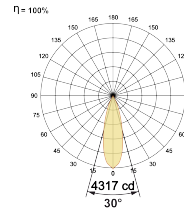

Go Pro 50 TL | 15W

Product Reference

Environment Indoor

Installation Ceiling Recess

Construction & Materials

Housing Die Cast Aluminium

Primary Lens PMMA

Primary Reflector -

Secondary Reflector Anodised

Body Finish White,Black

Diffuser -

Antiglare Baffle -

Thermal Management

Heat Sink Material Die cast Aluminium

Cooling Technique Passive Cooling

Optical System

Beam Direction Fixed

Tilt No

Swivel No

Electrical System

Driven with Constant Current Driver

Input Voltage/Hz 220V- 240V/50-60Hz

Control Gear Included

Mounting Remote

LED Power Watts 12.4W

System Power Watts 14.2W

Operating Voltage V_{in} 220-240 Vac

Power Factor p.f. > 0.95

LED Technology

Binning 3 Step MacAdam

LED Life Time @ L70/B10 >50000 hours

Colour Rendering (CRI) CRI80,CRI90

Led Type COB

LED Fitted CREE COB LED 36Vdc/350mA

Controls

Standard Switchable On/Off

Optional PDIM,DDIM,BTDM,CASAMBI,Non Dimmable

Ordering Details

Code Example:	Name	Watt	CCT	CRI	Angle	Finish	Control
	Go Pro 50 TL	15W	WW27K	CRI80	20°(SS)	SWH	On/Off

Select one from each column with highlighted values to create the ordering code

NAME	WATT	LUMEN	EFFICACY	CCT	CRI	ANGLE	FINISH	CONTROL		
Go Pro 50 TL	15W	1392	98	2700K	WW27K	CRI80	20°(SS)	White SWH	Non Dimmable On/Off	
		1434	101	3000K	WW30K	CRI90	30°(MD)	Black SBL	Phase Dimmable PDIM	
		1505	106	4000K	NW40K		35°(WD)		Dali Dimmable DDIM	
		1534	108	5700K	CW57K		49°(VWD)		Bluetooth Dimmable BTM	
					2700K-5700K	TW				Casambi CBTM
					Warm to Dim	W2D				
Go Pro 50 TL	15W			WW27K	CRI80	20°(SS)	SWH	On/Off