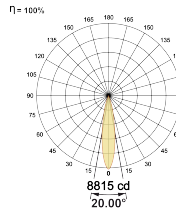

Go Pro 50 TL | 15W

Product Reference

Environment Indoor

Installation Ceiling Recess

Construction & Materials

Housing Die Cast Aluminium

Primary Lens PMMA

Primary Reflector -

Secondary Reflector Anodised

Body Finish White,Black

Diffuser -

Antiglare Baffle -

Thermal Management

Heat Sink Material Die cast Aluminium

Cooling Technique Passive Cooling

Optical System

Beam Direction Fixed

Tilt No

Swivel No

Electrical System

Driven with Constant Current Driver

Input Voltage/Hz 220V- 240V/50-60Hz

Control Gear Included

Mounting Remote

LED Power Watts 12.4W

System Power Watts 14.2W

Operating Voltage V_{in} 220-240 Vac

Power Factor p.f. > 0.95

LED Technology

Binning 3 Step MacAdam

LED Life Time @ L70/B10 >50000 hours

Colour Rendering (CRI) CRI80,CRI90

Led Type COB

LED Fitted CREE COB LED 36Vdc/350mA

Controls

Standard Switchable On/Off

Optional PDIM,DDIM,BTDM,CASAMBI,Non Dimmable

Ordering Details

Code Example:	Name	Watt	CCT	CRI	Angle	Finish	Control
	Go Pro 50 TL	15W	WW27K	CRI80	20°(SS)	SWH	On/Off

Select one from each column with highlighted values to create the ordering code

NAME	WATT	LUMEN	EFFICACY	CCT	CRI	ANGLE	FINISH	CONTROL		
Go Pro 50 TL	15W	1392	98	2700K	WW27K	CRI80	20°(SS)	White SWH	Non Dimmable On/Off	
		1434	101	3000K	WW30K	CRI90	30°(MD)	Black SBL	Phase Dimmable PDIM	
		1505	106	4000K	NW40K		35°(WD)		Dali Dimmable DDIM	
		1534	108	5700K	CW57K		49°(VWD)		Bluetooth Dimmable BTM	
					2700K-5700K	TW				Casambi CBTM
					Warm to Dim	W2D				
Go Pro 50 TL	15W			WW27K	CRI80	20°(SS)	SWH	On/Off