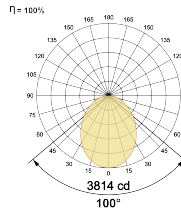

Enso P 120 | 78W

Product Reference

Environment Indoor

Installation Ceiling Suspended

Construction & Materials

Housing Extruded and Sheet Aluminium

Primary Lens -

Primary Reflector White Optics

Secondary Reflector -

Body Finish White,Black,Custom

Diffuser Premium high-transmission opal

Antiglare Baffle -

Thermal Management

Heat Sink Material Aluminium

Cooling Technique Passive Cooling

Optical System

Beam Direction General Diffuse

Tilt No

Swivel No

Electrical System

Driven with Constant Current Driver

Input Voltage/Hz 220V- 240V/50-60Hz

Control Gear Included

Mounting Integral

LED Power Watts 68.1W

System Power Watts 78.3W

Operating Voltage Vin 220-240 Vac

Power Factor p.f. > 0.95

LED Technology

Binning 3 Step MacAdam

LED Life Time @ L70/B10 >50000 hours

Colour Rendering (CRI) CRI80,CRI90

Led Type SMD mid power

LED Fitted Samsung Mid power LED array 43V-48Vdc/1550mA

Controls

Standard Switchable On/Off

Optional DDIM,CASAMBI,Non Dimmable

Ordering Details

Code Example:	Name	Watt	CCT	CRI	Angle	Finish	Control
	Enso P 120	78W	WW27K	CRI80	100°	SWH	On/Off

Select one from each column with highlighted values to create the ordering code

NAME	WATT	LUMEN	EFFICACY	CCT	CRI	ANGLE	FINISH	CONTROL
Enso P 120	78W	8378	107	2700K	WW27K	100°	White	Non Dimmable
		8535	109	3000K	WW30K		Dali Dimmable	
		8770	112	4000K	NW40K		Casambi	
		8926	114	5700K	CW57K		CBTM	
				2700K-5700K	TW			
Enso P 120	78W			WW27K	CRI80	100°	SWH	On/Off