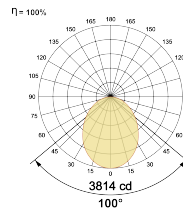

Light Distribution

LED Technology

Binning 3 Step MacAdam

LED Life Time @ L80/B10 >50000 hours

Colour Rendering (CRI) CRI80,CRI90

Led Type SMD mid power

LED Fitted Osram/Samsung Mid power LED array 43V-48Vdc/1550mA

Controls

Standard Switchable On/Off

Optional DDIM,CASAMBI,Non Dimmable

Ordering Details

Code Example:	Name	Watt	CCT	CRI	Angle	Finish	Control
	Enso P 120	78W	WW27K	CRI80	100°	SWH	On/Off

Select one from each column with highlighted values to create the ordering code

NAME	WATT	LUMEN	EFFICACY	CCT	CRI	ANGLE	FINISH	CONTROL
Enso P 120	78W	8378	107	2700K	WW27K	100°	White	Non Dimmable
		8535	109	3000K	WW30K		Black	Dali Dimmable
		8770	112	4000K	NW40K		Custom	Casambi
		8926	114	5700K	CW57K			
				2700K-5700K	TW			
Enso P 120	78W			WW27K	CRI80	100°	SWH	On/Off