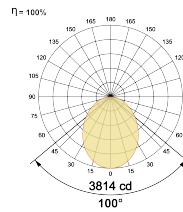

Light Distribution

LED Technology

Binning 3 Step MacAdam

LED Life Time @ L70/B10 >50000 hours

Colour Rendering (CRI) CRI80,CRI90

Led Type SMD mid power

LED Fitted Samsung Mid power LED array 43V-48Vdc/1550mA

Controls

Standard Switchable On/Off

Optional DDIM,CASAMBI,Non Dimmable

Ordering Details

Code Example:	Name	Watt	CCT	CRI	Angle	Finish	Control
	Enso P 120	78W	WW27K	CRI80	100°	SWH	On/Off

Select one from each column with highlighted values to create the ordering code

NAME	WATT	LUMEN	EFFICACY	CCT	CRI	ANGLE	FINISH	CONTROL		
Enso P 120	78W	8378	107	2700K	WW27K	100°	White	SWH	Non Dimmable	On/Off
		8535	109	3000K	WW30K		Black	SBL	Dali Dimmable	DDIM
		8770	112	4000K	NW40K		Custom	CSM	Casambi	CBTM
		8926	114	5700K	CW57K					
				2700K-5700K	TW					
Enso P 120	78W			WW27K	CRI80	100°	SWH	On/Off