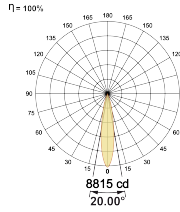

Go Pro 50 AR | 15W

Product Reference

Environment Indoor

Installation Ceiling Recess

Construction & Materials

Housing Die Cast Aluminium

Primary Lens PMMA

Primary Reflector -

Secondary Reflector Anodised

Body Finish White,Black

Diffuser -

Antiglare Baffle -

Thermal Management

Heat Sink Material Die cast Aluminium

Cooling Technique Passive Cooling

Optical System

Beam Direction Adjustable

Tilt Yes

Swivel Yes

Electrical System

Driven with Constant Current Driver

Input Voltage/Hz 220V- 240V/50-60Hz

Control Gear Included

Mounting Remote

LED Power Watts 12.4W

System Power Watts 14.2W

Operating Voltage V_{in} 220-240 Vac

Power Factor p.f. > 0.95

LED Technology

Binning 3 Step MacAdam

LED Life Time @ L70/B10 >50000 hours

Colour Rendering (CRI) CRI80,CRI90

Led Type COB

LED Fitted CREE COB LED 36Vdc/350mA

Controls

Standard Switchable On/Off

Optional PDIM,DDIM,BTDM,CASAMBI,Non Dimmable

Ordering Details

Code Example:	Name	Watt	CCT	CRI	Angle	Finish	Control
	Go Pro 50 AR	15W	WW27K	CRI80	20°(SS)	SWH	On/Off

Select one from each column with highlighted values to create the ordering code

NAME	WATT	LUMEN	EFFICACY	CCT	CRI	ANGLE	FINISH	CONTROL
Go Pro 50 AR	15W	1392	98	2700K	WW27K	CRI80	White	Non Dimmable
		1434	101	3000K	WW30K	CRI90	SWH	On/Off
		1505	106	4000K	NW40K		Black	Phase Dimmable
		1534	108	5700K	CW57K		SBL	PDIM
				2700K-5700K	TW			Dali Dimmable
				Warm to Dim	W2D			DDIM
							Bluetooth Dimmable	
							Casambi	
								BTM
								CBTM
Go Pro 50 AR	15W			WW27K	CRI80	20°(SS)	SWH	On/Off