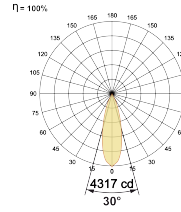

Go Pro 50 AR | 15W

Product Reference

Environment Indoor

Installation Ceiling Recess

Construction & Materials

Housing Die Cast Aluminium

Primary Lens PMMA

Primary Reflector -

Secondary Reflector Anodised

Body Finish White,Black

Diffuser -

Antiglare Baffle -

Thermal Management

Heat Sink Material Die cast Aluminium

Cooling Technique Passive Cooling

Optical System

Beam Direction Adjustable

Tilt Yes

Swivel Yes

Electrical System

Driven with Constant Current Driver

Input Voltage/Hz 220V- 240V/50-60Hz

Control Gear Included

Mounting Remote

LED Power Watts 12.4W

System Power Watts 14.2W

Operating Voltage V_{in} 220-240 Vac

Power Factor p.f. > 0.95

LED Technology

Binning 3 Step MacAdam

LED Life Time @ L70/B10 >50000 hours

Colour Rendering (CRI) CRI80,CRI90

Led Type COB

LED Fitted CREE COB LED 36Vdc/350mA

Controls

Standard Switchable On/Off

Optional PDIM,DDIM,BTDM,CASAMBI,Non Dimmable

Ordering Details

Code Example:	Name	Watt	CCT	CRI	Angle	Finish	Control
	Go Pro 50 AR	15W	WW27K	CRI80	20°(SS)	SWH	On/Off

Select one from each column with highlighted values to create the ordering code

NAME	WATT	LUMEN	EFFICACY	CCT	CRI	ANGLE	FINISH	CONTROL
Go Pro 50 AR	15W	1392	98	2700K	WW27K	CRI80	White	Non Dimmable
		1434	101	3000K	WW30K	CRI90	SWH	On/Off
		1505	106	4000K	NW40K		Black	Phase Dimmable
		1534	108	5700K	CW57K		SBL	PDIM
				2700K-5700K	TW			Dali Dimmable
				Warm to Dim	W2D			DDIM
							Bluetooth Dimmable	
							Casambi	
								BTM
								CBTM
Go Pro 50 AR	15W			WW27K	CRI80	20°(SS)	SWH	On/Off