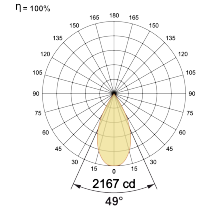

Go Pro 50 AR | 15W

Product Reference

Environment Indoor

Installation Ceiling Recess

Construction & Materials

Housing Die Cast Aluminium

Primary Lens PMMA

Primary Reflector -

Secondary Reflector Anodised

Body Finish White,Black

Diffuser -

Antiglare Baffle -

Thermal Management

Heat Sink Material Die cast Aluminium

Cooling Technique Passive Cooling

Optical System

Beam Direction Adjustable

Tilt Yes

Swivel Yes

Electrical System

Driven with Constant Current Driver

Input Voltage/Hz 220V- 240V/50-60Hz

Control Gear Included

Mounting Remote

LED Power Watts 12.4W

System Power Watts 14.2W

Operating Voltage V_{in} 220-240 Vac

Power Factor p.f. > 0.95

LED Technology

Binning 3 Step MacAdam

LED Life Time @ L70/B10 >50000 hours

Colour Rendering (CRI) CRI80,CRI90

Led Type COB

LED Fitted CREE COB LED 36Vdc/350mA

Controls

Standard Switchable On/Off

Optional PDIM,DDIM,BTDM,CASAMBI,Non Dimmable

Ordering Details

Code Example:	Name	Watt	CCT	CRI	Angle	Finish	Control
	Go Pro 50 AR	15W	WW27K	CRI80	20°(SS)	SWH	On/Off

Select one from each column with highlighted values to create the ordering code

NAME	WATT	LUMEN	EFFICACY	CCT	CRI	ANGLE	FINISH	CONTROL
Go Pro 50 AR	15W	1392	98	2700K	WW27K	CRI80	White	Non Dimmable
		1434	101	3000K	WW30K	CRI90	SWH	On/Off
		1505	106	4000K	NW40K		Black	Phase Dimmable
		1534	108	5700K	CW57K		SBL	PDIM
				2700K-5700K	TW			Dali Dimmable
				Warm to Dim	W2D			DDIM
							Bluetooth Dimmable	
							Casambi	
								BTM
								CBTM
Go Pro 50 AR	15W			WW27K	CRI80	20°(SS)	SWH	On/Off