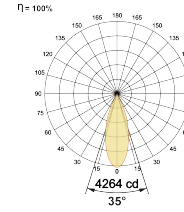

Go Pro 50 AR | 15W

Product Reference

Environment Indoor

Installation Ceiling Recess

Construction & Materials

Housing Die Cast Aluminium

Primary Lens PMMA

Primary Reflector -

Secondary Reflector Anodised

Body Finish White,Black

Diffuser -

Antiglare Baffle -

Thermal Management

Heat Sink Material Die cast Aluminium

Cooling Technique Passive Cooling

Optical System

Beam Direction Adjustable

Tilt Yes

Swivel Yes

Electrical System

Driven with Constant Current Driver

Input Voltage/Hz 220V- 240V/50-60Hz

Control Gear Included

Mounting Remote

LED Power Watts 12.4W

System Power Watts 14.2W

Operating Voltage V_{in} 220-240 Vac

Power Factor p.f. > 0.95

LED Technology

Binning 3 Step MacAdam

LED Life Time @ L70/B10 >50000 hours

Colour Rendering (CRI) CRI80,CRI90

Led Type COB

LED Fitted CREE COB LED 36Vdc/350mA

Controls

Standard Switchable On/Off

Optional PDIM,DDIM,BTDM,CASAMBI,Non Dimmable

Ordering Details

Code Example:	Name	Watt	CCT	CRI	Angle	Finish	Control
	Go Pro 50 AR	15W	WW27K	CRI80	20°(SS)	SWH	On/Off

Select one from each column with highlighted values to create the ordering code

NAME	WATT	LUMEN	EFFICACY	CCT	CRI	ANGLE	FINISH	CONTROL
Go Pro 50 AR	15W	1392	98	2700K	WW27K	CRI80	White	Non Dimmable
		1434	101	3000K	WW30K	CRI90	SWH	On/Off
		1505	106	4000K	NW40K		Black	Phase Dimmable
		1534	108	5700K	CW57K		SBL	PDIM
				2700K-5700K	TW			Dali Dimmable
				Warm to Dim	W2D			DDIM
							Bluetooth Dimmable	
							Casambi	
								BTM
								CBTM
Go Pro 50 AR	15W			WW27K	CRI80	20°(SS)	SWH	On/Off