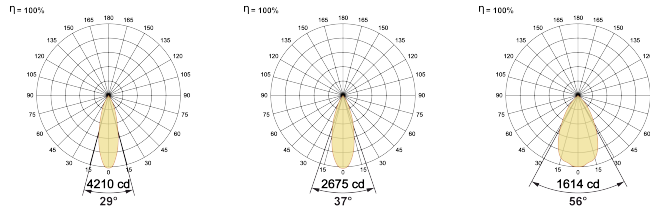

Light Distribution

LED Technology

Binning 3 Step MacAdam

LED Life Time @ L70/B10 >50000 hours

Colour Rendering (CRI) CRI80,CRI90

Led Type COB

LED Fitted CREE COB LED 36Vdc/350mA

Controls

Standard Switchable On/Off

Optional PDIM,DDIM,BTTM,CASAMBI,Non Dimmable

Ordering Details

Code Example:	Name	Watt	CCT	CRI	Angle	Finish	Control
	Go Pro 35 AR	15W	WW27K	CRI80	29°(MD)	SWH	On/Off

Select one from each column with highlighted values to create the ordering code

NAME	WATT	LUMEN	EFFICACY	CCT	CRI	ANGLE	FINISH	CONTROL		
Go Pro 35 AR	15W	1424	101	2700K	WW27K	CRI80	29°(MD)	White SWH	Non Dimmable On/Off	
		1466	104	3000K	WW30K	CRI90	37°(WD)	Black SBL	Phase Dimmable PDIM	
		1537	109	4000K	NW40K		56°(VWD)		Dali Dimmable DDIM	
		1565	111	5700K	CW57K				Bluetooth Dimmable BTTM	
					2700K-5700K	TW				Casambi CBTM
				Warm to Dim	W2D					
Go Pro 35 AR	15W			WW27K	CRI80	29°(MD)	SWH	On/Off