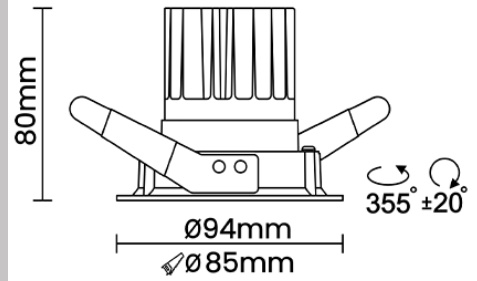

Go Pro 35 AR | 15W

Product Reference

Environment Indoor

Installation Ceiling Recess

Construction & Materials

Housing Die Cast Aluminium

Primary Lens PMMA

Primary Reflector -

Secondary Reflector Anodised

Body Finish White,Black

Diffuser -

Antiglare Baffle -

Thermal Management

Heat Sink Material Die cast Aluminium

Cooling Technique Passive Cooling

Optical System

Beam Direction Adjustable

Tilt Yes

Swivel Yes

Electrical System

Driven with Constant Current Driver

Input Voltage/Hz 220V- 240V/50-60Hz

Control Gear Included

Mounting Remote

LED Power Watts 12.3W

System Power Watts 14.1W

Operating Voltage V_{in} 220-240 Vac

Power Factor p.f. > 0.95