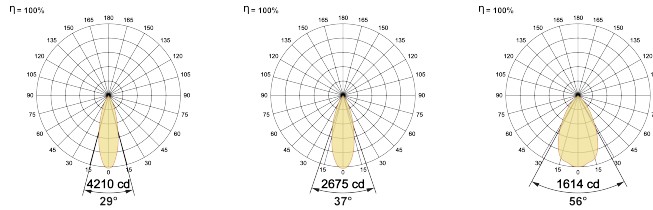

Light Distribution

LED Technology

Binning 3 Step MacAdam

LED Life Time @ L70/B10 >50000 hours

Colour Rendering (CRI) CRI80,CRI90

Led Type COB

LED Fitted CREE COB LED 36Vdc/350mA

Controls

Standard Switchable On/Off

Optional PDIM,DDIM,BTTM,CASAMBI,Non Dimmable

Ordering Details

Code Example:	Name	Watt	CCT	CRI	Angle	Finish	Control
	Go Pro 35 AR	15W	WW27K	CRI80	29°(MD)	SWH	On/Off

Select one from each column with highlighted values to create the ordering code

NAME	WATT	LUMEN	EFFICACY	CCT	CRI	ANGLE	FINISH	CONTROL		
Go Pro 35 AR	15W	1424	101	2700K	WW27K	CRI80	29°(MD)	White SWH	Non Dimmable On/Off	
		1466	104	3000K	WW30K	CRI90	37°(WD)	Black SBL	Phase Dimmable PDIM	
		1537	109	4000K	NW40K		56°(VWD)		Dali Dimmable DDIM	
		1565	111	5700K	CW57K				Bluetooth Dimmable BTTM	
					2700K-5700K	TW				Casambi CBTM
				Warm to Dim	W2D					
Go Pro 35 AR	15W			WW27K	CRI80	29°(MD)	SWH	On/Off