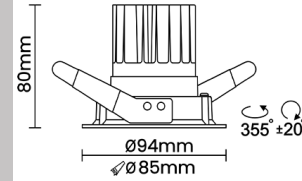

Go Pro 35 AR | 15W

Product Reference

Environment Indoor

Installation Ceiling Recess

Construction & Materials

Housing Die Cast Aluminium

Primary Lens PMMA

Primary Reflector -

Secondary Reflector Anodised

Body Finish White,Black

Diffuser -

Antiglare Baffle -

Thermal Management

Heat Sink Material Die cast Aluminium

Cooling Technique Passive Cooling

Optical System

Beam Direction Adjustable

Tilt Yes

Swivel Yes

Electrical System

Driven with Constant Current Driver

Input Voltage/Hz 220V- 240V/50-60Hz

Control Gear Included

Mounting Remote

LED Power Watts 12.3W

System Power Watts 14.1W

Operating Voltage Vin 220-240 Vac

Power Factor p.f. > 0.95