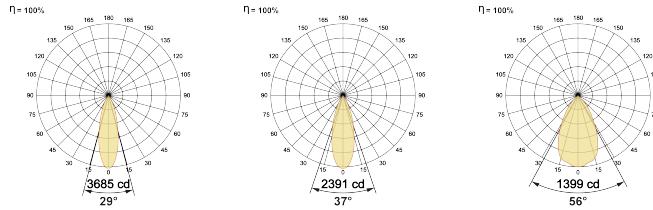

Light Distribution

LED Technology

Binning 3 Step MacAdam

LED Life Time @ L70/B10 >50000 hours

Colour Rendering (CRI) CRI80,CRI90

Led Type COB

LED Fitted CREE COB LED 36Vdc/300mA

Controls

Standard Switchable On/Off

Optional PDIM,DDIM,BTTM,CASAMBI,Non Dimmable

Ordering Details

Code Example:	Name	Watt	CCT	CRI	Angle	Finish	Control
	Go Pro 35 AR	12W	WW27K	CRI80	29°(MD)	SWH	On/Off

Select one from each column with highlighted values to create the ordering code

NAME	WATT	LUMEN	EFFICACY	CCT	CRI	ANGLE	FINISH	CONTROL		
Go Pro 35 AR	12W	1246	103	2700K	WW27K	CRI80	29°(MD)	White SWH	Non Dimmable On/Off	
		1283	106	3000K	WW30K	CRI90	37°(WD)	Black SBL	Phase Dimmable PDIM	
		1343	111	4000K	NW40K		56°(VWD)		Dali Dimmable DDIM	
		1367	113	5700K	CW57K				Bluetooth Dimmable BTTM	
					2700K-5700K	TW				Casambi CBTM
				Warm to Dim	W2D					
Go Pro 35 AR	12W			WW27K	CRI80	29°(MD)	SWH	On/Off