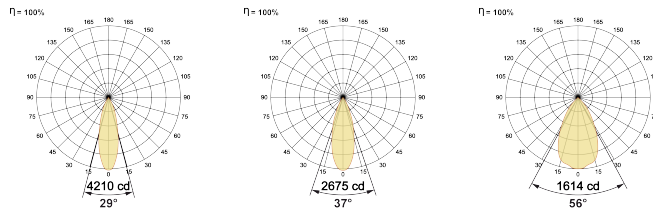

LED Technology

Binning 3 Step MacAdam

LED Life Time @ L70/B10 >50000 hours

Colour Rendering (CRI) CRI80,CRI90

Led Type COB

LED Fitted CREE COB LED 36Vdc/350mA

Controls

Standard Switchable On/Off

Optional PDIM,DDIM,BTTM,CASAMBI,Non Dimmable

Ordering Details

Code Example:	Name	Watt	CCT	CRI	Angle	Finish	Control
	Go Pro 35 PF	15W	WW27K	CRI80	29°(MD)	SWH	On/Off

Select one from each column with highlighted values to create the ordering code

NAME	WATT	LUMEN	EFFICACY	CCT	CRI	ANGLE	FINISH	CONTROL		
Go Pro 35 PF	15W	1424	101	2700K	WW27K	CRI80	29°(MD)	White SWH	Non Dimmable On/Off	
		1466	104	3000K	WW30K	CRI90	37°(WD)	Black SBL	Phase Dimmable PDIM	
		1537	109	4000K	NW40K		56°(VWD)		Dali Dimmable DDIM	
		1565	111	5700K	CW57K				Bluetooth Dimmable BTTM	
					2700K-5700K	TW				Casambi CBTM
				Warm to Dim	W2D					
Go Pro 35 PF	15W			WW27K	CRI80	29°(MD)	SWH	On/Off