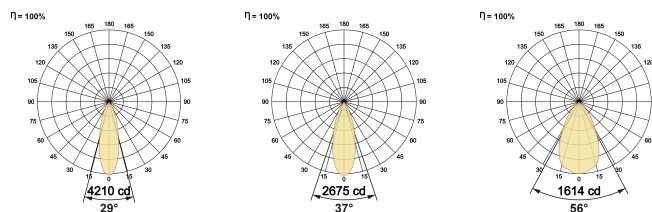

Light Distribution

LED Technology

Binning 3 Step MacAdam

LED Life Time @ L80/B10 >50000 hours

Colour Rendering (CRI) CRI80,CRI90

Led Type COB

LED Fitted CREE COB LED 36Vdc/350mA

Controls

Standard Switchable On/Off

Optional PDIM,DDIM,BTTM,CASAMBI,Non Dimmable

Ordering Details

Code Example:	Name	Watt	CCT	CRI	Angle	Finish	Control
	Go Pro 35 TT	15W	WW27K	CRI80	29°(MD)	SWH	On/Off

Select one from each column with highlighted values to create the ordering code

NAME	WATT	LUMEN	EFFICACY	CCT	CRI	ANGLE	FINISH	CONTROL	
Go Pro 35 TT	15W	1424	101	2700K	WW27K	CRI80	White SWH	Non Dimmable On/Off	
		1466	104	3000K	WW30K	CRI90	Black SBL	Phase Dimmable PDIM	
		1537	109	4000K	NW40K			Dali Dimmable DDIM	
		1565	111	5700K	CW57K			Bluetooth Dimmable BTTM	
						2700K-5700K	TW		Casambi CBTM
				Warm to Dim	W2D				
Go Pro 35 TT	15W			WW27K	CRI80	29°(MD)	SWH	On/Off