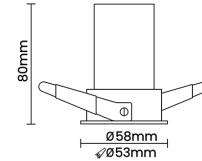

Tiny Wash | 5W

Product Reference

Environment Indoor

Installation Ceiling Recess

Construction & Materials

Housing Aluminium

Primary Lens Polycarbonate

Primary Reflector PC metallised

Secondary Reflector -

Body Finish White,Black,Custom

Diffuser -

Antiglare Baffle -

Thermal Management

Heat Sink Material Die cast Aluminium

Cooling Technique Passive Cooling

Optical System

Beam Direction Fixed Asymmetric

Tilt No

Swivel No

Electrical System

Driven with Constant Current Driver

Input Voltage/Hz 220V- 240V/50-60Hz

Control Gear Included

Mounting Remote

LED Power Watts 3.4W

System Power Watts 4.2W

Operating Voltage V_{in} 220-240 Vac

Power Factor p.f. > 0.95

LED Technology

Binning 3 Step MacAdam

LED Life Time @ L70/B10 >50000 hours

Colour Rendering (CRI) CRI80,CRI90

Led Type COB

LED Fitted CREE COB LED 9Vdc/350mA

Controls

Standard Switchable On/Off

Optional PDIM,DDIM,CASAMBI,Non Dimmable

Ordering Details

Code Example:	Name	Watt	CCT	CRI	Angle	Finish	Control
	Tiny Wash	5W	WW27K	CRI80		SWH	On/Off

Select one from each column with highlighted values to create the ordering code

NAME	WATT	LUMEN	EFFICACY	CCT		CRI	ANGLE	FINISH		CONTROL	
Tiny Wash	5W	218	52	2700K	WW27K	CRI80		White	SWH	Non Dimmable	On/Off
		231	55	3000K	WW30K	CRI90		Black	SBL	Phase Dimmable	PDIM
		244	58	4000K	NW40K			Custom	CSM	Dali Dimmable	DDIM
		252	60	5700K	CW57K					Casambi	CBTM
Tiny Wash	5W			WW27K		CRI80		SWH		On/Off