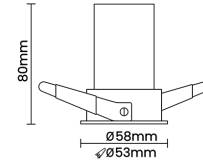

Tiny Wash | 5W

Product Reference

Environment Indoor

Installation Ceiling Recess

Construction & Materials

Housing Aluminium

Primary Lens Polycarbonate

Primary Reflector PC metallised

Secondary Reflector -

Body Finish White,Black,Custom

Diffuser -

Antiglare Baffle -

Thermal Management

Heat Sink Material Die cast Aluminium

Cooling Technique Passive Cooling

Optical System

Beam Direction Fixed Asymmetric

Tilt No

Swivel No

Electrical System

Driven with Constant Current Driver

Input Voltage/Hz 220V- 240V/50-60Hz

Control Gear Included

Mounting Remote

LED Power Watts 3.4W

System Power Watts 4.2W

Operating Voltage Vin 220-240 Vac

Power Factor p.f. > 0.95