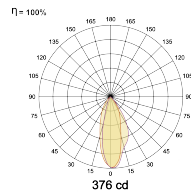

LED Power Watts 3.4W

System Power Watts 4.2W

Operating Voltage Vin 220-240 Vac

Power Factor p.f. > 0.95

Light Distribution

LED Technology

Binning 3 Step MacAdam

LED Life Time @ L70/B10 >50000 hours