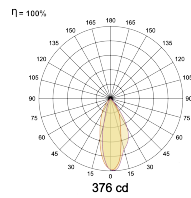

Tiny Wash | 5W

Product Reference

Environment Indoor

Installation Ceiling Recess

Construction & Materials

Housing Aluminium

Primary Lens Polycarbonate

Primary Reflector PC metallised

Secondary Reflector -

Body Finish White,Black,Custom

Diffuser -

Antiglare Baffle -

Thermal Management

Heat Sink Material Die cast Aluminium

Cooling Technique Passive Cooling

Optical System

Beam Direction Fixed Asymmetric

Tilt No

Swivel No

Electrical System

Driven with Constant Current Driver

Input Voltage/Hz 220V- 240V/50-60Hz

Control Gear Included

Mounting Remote

LED Power Watts 3.4W

System Power Watts 4.2W

Operating Voltage V_{in} 220-240 Vac

Power Factor p.f. > 0.95

LED Technology

Binning 3 Step MacAdam

LED Life Time @ L70/B10 >50000 hours

Colour Rendering (CRI) CRI80,CRI90

Led Type COB

LED Fitted CREE COB LED 9Vdc/350mA

Controls

Standard Switchable On/Off

Optional PDIM,DDIM,CASAMBI,Non Dimmable

Ordering Details

Code Example:	Name	Watt	CCT	CRI	Angle	Finish	Control
	Tiny Wash	5W	WW27K	CRI80		SWH	On/Off

Select one from each column with highlighted values to create the ordering code

NAME	WATT	LUMEN	EFFICACY	CCT		CRI	ANGLE	FINISH		CONTROL	
Tiny Wash	5W	218	52	2700K	WW27K	CRI80		White	SWH	Non Dimmable	On/Off
		231	55	3000K	WW30K	CRI90		Black	SBL	Phase Dimmable	PDIM
		244	58	4000K	NW40K			Custom	CSM	Dali Dimmable	DDIM
		252	60	5700K	CW57K					Casambi	CBTM
Tiny Wash	5W			WW27K		CRI80		SWH		On/Off