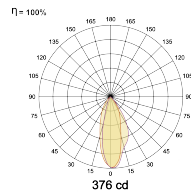

Light Distribution

LED Technology

Binning 3 Step MacAdam

LED Life Time @ L70/B10 >50000 hours

Colour Rendering (CRI) CRI80,CRI90

Led Type COB

LED Fitted CREE COB LED 36Vdc/130mA

Controls

Standard Switchable On/Off

Optional PDIM,DDIM,CASAMBI,Non Dimmable

Ordering Details

Code Example:	Name	Watt	CCT	CRI	Angle	Finish	Control
	Tiny Wash	5W	WW27K	CRI80		SWH	On/Off

Select one from each column with highlighted values to create the ordering code

NAME	WATT	LUMEN	EFFICACY	CCT		CRI	ANGLE	FINISH		CONTROL	
Tiny Wash	5W	218	52	2700K	WW27K	CRI80		White	SWH	Non Dimmable	On/Off
		231	55	3000K	WW30K	CRI90		Black	SBL	Phase Dimmable	PDIM
		244	58	4000K	NW40K			Custom	CSM	Dali Dimmable	DDIM
		252	60	5700K	CW57K					Casambi	CBTM
Tiny Wash	5W			WW27K		CRI80		SWH		On/Off