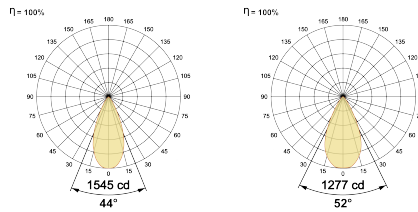

Light Distribution

LED Technology

Binning 3 Step MacAdam

LED Life Time @ L70/B10 >50000 hours

Colour Rendering (CRI) CRI80,CRI90

Led Type COB

LED Fitted CREE COB LED 36Vdc/300mA

Controls

Standard Switchable On/Off

Optional PDIM,DDIM,BTTM,CASAMBI,Non Dimmable