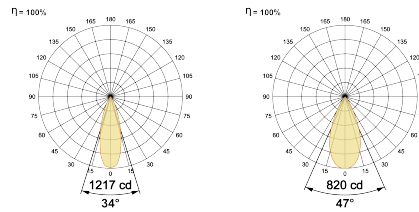

Light Distribution

LED Technology

Binning 3 Step MacAdam

LED Life Time @ L70/B10 >50000 hours

Colour Rendering (CRI) CRI80,CRI90

Led Type COB

LED Fitted CREE COB LED 36Vdc/180mA

Controls

Standard Switchable On/Off

Optional PDIM,DDIM,BTTM,CASAMBI,Non Dimmable