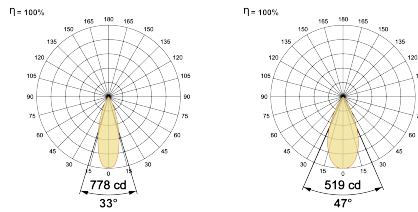

LED Technology

Binning 3 Step MacAdam

LED Life Time @ L70/B10 >50000 hours

Colour Rendering (CRI) CRI80,CRI90

Led Type COB

LED Fitted CREE COB LED 36Vdc/130mA

Controls

Standard Switchable On/Off

Optional PDIM,DDIM,CASAMBI,Non Dimmable

Ordering Details

Code Example:	Name	Watt	CCT	CRI	Angle	Finish	Control
	Tiny DR	5W	WW27K	CRI80	33°(MD)	SWH	On/Off

Select one from each column with highlighted values to create the ordering code

NAME	WATT	LUMEN	EFFICACY	CCT	CRI	ANGLE	FINISH	CONTROL	
Tiny DR	5W	319	76	2700K	WW27K	CRI80	33°(MD)	White SWH	Non Dimmable On/Off
		328	78	3000K	WW30K	CRI90	47°(WD)	Black SBL	Phase Dimmable PDIM
		344	82	4000K	NW40K			Custom CSM	Dali Dimmable DDIM
		353	84	5700K	CW57K				Casambi CBTM
					Warm to Dim W2D				
Tiny DR	5W			WW27K	CRI80	33°(MD)	SWH	On/Off