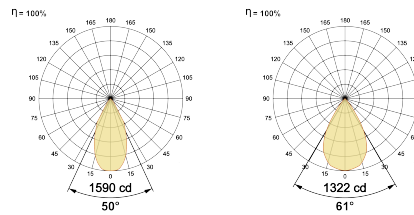

Tiny FR | 12W

Product Reference

Environment Indoor

Installation Ceiling Recess

Construction & Materials

Housing Aluminium

Primary Lens Polycarbonate

Primary Reflector PC metallised

Secondary Reflector Anodised

Body Finish White,Black,Custom

Diffuser -

Antiglare Baffle -

Thermal Management

Heat Sink Material Die cast Aluminium

Cooling Technique Passive Cooling

Optical System

Beam Direction Fixed

Tilt No

Swivel No

Electrical System

Driven with Constant Current Driver

Input Voltage/Hz 220V- 240V/50-60Hz

Control Gear Included

Mounting Remote

LED Power Watts 10.7W

System Power Watts 12.3W

Operating Voltage V_{in} 220-240 Vac

Power Factor p.f. > 0.95

Ordering Details

Code Example:	Name	Watt	CCT	CRI	Angle	Finish	Control
	Tiny FR	12W	WW27K	CRI80	50°(MD)	SWH	On/Off

Select one from each column with highlighted values to create the ordering code

NAME	WATT	LUMEN	EFFICACY	CCT	CRI	ANGLE	FINISH	CONTROL
Tiny FR	12W	1070	87	2700K	WW27K	CRI80	White SWH Black SBL Custom CSM	Non Dimmable On/Off
		1107	90	3000K	WW30K	CRI90		Phase Dimmable PDIM
		1169	95	4000K	NW40K			Dali Dimmable DDIM
		1193	97	5700K	CW57K			Bluetooth Dimmable BTTM
				2700K-5700K	TW			Casambi CBTM
				Warm to Dim	W2D			
Tiny FR	12W			WW27K	CRI80	50°(MD)	SWH	On/Off

LED Technology

Binning 3 Step MacAdam

LED Life Time @ L70/B10 >50000 hours

Colour Rendering (CRI) CRI80,CRI90

Led Type COB

LED Fitted CREE COB LED 36Vdc/300mA

Controls

Standard Switchable On/Off

Optional PDIM,DDIM,BTTM,CASAMBI,Non Dimmable