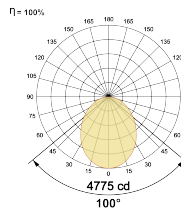

LED Power Watts 86.8W

System Power Watts 99.8W

Operating Voltage V_{in} 220-240 Vac

Power Factor p.f. > 0.95

Light Distribution

LED Technology

Binning 3 Step MacAdam

LED Life Time @ L80/B10 >50000 hours