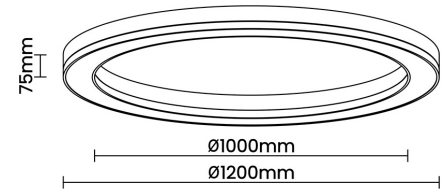

Enso S 120 | 100W

Product Reference

Environment Indoor

Installation Ceiling Surface

Construction & Materials

Housing Extruded and Sheet Aluminium

Primary Lens -

Primary Reflector White Optics

Secondary Reflector -

Body Finish White,Black,Custom

Diffuser Premium high-transmission opal

Antiglare Baffle -

Thermal Management

Heat Sink Material Aluminium

Cooling Technique Passive Cooling

Optical System

Beam Direction General Diffuse

Tilt No

Swivel No

Electrical System

Driven with Constant Current Driver

Input Voltage/Hz 220V- 240V/50-60Hz

Control Gear Included

Mounting Integral

LED Power Watts 86.8W

System Power Watts 99.8W

Operating Voltage V_{in} 220-240 Vac

Power Factor p.f. > 0.95