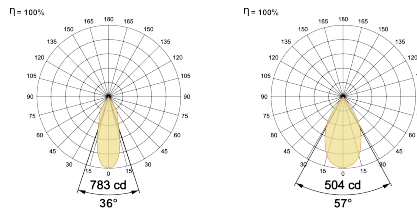

Light Distribution

LED Technology

Binning 3 Step MacAdam

LED Life Time @ L70/B10 >50000 hours

Colour Rendering (CRI) CRI80,CRI90

Led Type COB

LED Fitted CREE COB LED 9Vdc/350mA

Controls

Standard Switchable On/Off

Optional PDIM,DDIM,CASAMBI,Non Dimmable