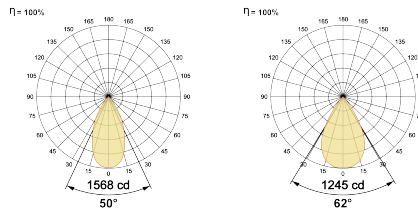

LED Power Watts 10.8W

System Power Watts 12.4W

Operating Voltage Vin 220-240 Vac

Power Factor p.f. > 0.95

Light Distribution

LED Technology

Binning 3 Step MacAdam

LED Life Time @ L70/B10 >50000 hours