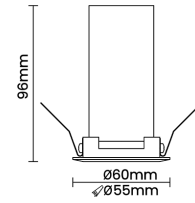

Tiny AR | 12W

Product Reference

Environment Indoor

Installation Ceiling Recess

Construction & Materials

Housing Aluminium

Primary Lens Polycarbonate

Primary Reflector PC metallised

Secondary Reflector Anodised

Body Finish White,Black,Custom

Diffuser -

Antiglare Baffle -

Thermal Management

Heat Sink Material Die cast Aluminium

Cooling Technique Passive Cooling

Optical System

Beam Direction Fixed

Tilt Yes

Swivel No

Electrical System

Driven with Constant Current Driver

Input Voltage/Hz 220V- 240V/50-60Hz

Control Gear Included

Mounting Remote

LED Power Watts 10.8W

System Power Watts 12.4W

Operating Voltage Vin 220-240 Vac

Power Factor p.f. > 0.95