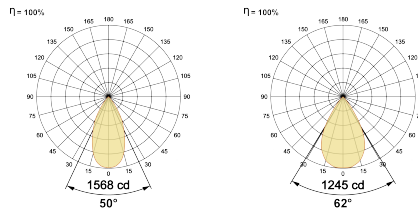

Light Distribution

LED Technology

Binning 3 Step MacAdam

LED Life Time @ L70/B10 >50000 hours

Colour Rendering (CRI) CRI80,CRI90

Led Type COB

LED Fitted CREE COB LED 36Vdc/300mA

Controls

Standard Switchable On/Off

Optional PDIM,DDIM,BTTM,CASAMBI,Non Dimmable

Ordering Details

Code Example:	Name	Watt	CCT	CRI	Angle	Finish	Control
	Tiny AR	12W	WW27K	CRI80	50°(MD)	SWH	On/Off

Select one from each column with highlighted values to create the ordering code

NAME	WATT	LUMEN	EFFICACY	CCT		CRI	ANGLE	FINISH		CONTROL		
Tiny AR	12W	1104	89	2700K	WW27K	CRI80	50°(MD)	White	SWH	Non Dimmable	On/Off	
		1141	92	3000K	WW30K	CRI90	62°(WD)	Black	SBL	Phase Dimmable	PDIM	
		1203	97	4000K	NW40K			Custom	CSM	Dali Dimmable	DDIM	
		1228	99	5700K	CW57K					Bluetooth Dimmable	BTTM	
				2700K-5700K	TW						Casambi	CBTM
				Warm to Dim	W2D							
Tiny AR	12W			WW27K		CRI80	50°(MD)	SWH		On/Off