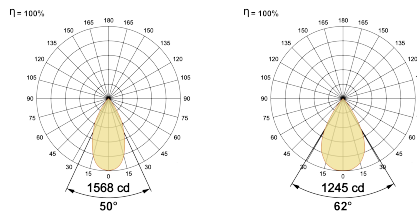

Tiny AR | 12W

Product Reference

Environment Indoor

Installation Ceiling Recess

Construction & Materials

Housing Aluminium

Primary Lens Polycarbonate

Primary Reflector PC metallised

Secondary Reflector Anodised

Body Finish White,Black,Custom

Diffuser -

Antiglare Baffle -

Thermal Management

Heat Sink Material Die cast Aluminium

Cooling Technique Passive Cooling

Optical System

Beam Direction Fixed

Tilt Yes

Swivel No

Electrical System

Driven with Constant Current Driver

Input Voltage/Hz 220V- 240V/50-60Hz

Control Gear Included

Mounting Remote

LED Power Watts 10.8W

System Power Watts 12.4W

Operating Voltage Vin 220-240 Vac

Power Factor p.f. > 0.95

LED Technology

Binning 3 Step MacAdam

LED Life Time @ L70/B10 >50000 hours

Colour Rendering (CRI) CRI80,CRI90

Led Type COB

LED Fitted CREE COB LED 36Vdc/300mA

Controls

Standard Switchable On/Off

Optional PDIM,DDIM,BTTM,CASAMBI,Non Dimmable

Ordering Details

Code Example:	Name	Watt	CCT	CRI	Angle	Finish	Control
	Tiny AR	12W	WW27K	CRI80	50°(MD)	SWH	On/Off

Select one from each column with highlighted values to create the ordering code

NAME	WATT	LUMEN	EFFICACY	CCT		CRI	ANGLE	FINISH		CONTROL		
Tiny AR	12W	1104	89	2700K	WW27K	CRI80	50°(MD)	White	SWH	Non Dimmable	On/Off	
		1141	92	3000K	WW30K	CRI90	62°(WD)	Black	SBL	Phase Dimmable	PDIM	
		1203	97	4000K	NW40K			Custom	CSM	Dali Dimmable	DDIM	
		1228	99	5700K	CW57K					Bluetooth Dimmable	BTTM	
				2700K-5700K	TW						Casambi	CBTM
				Warm to Dim	W2D							
Tiny AR	12W			WW27K		CRI80	50°(MD)	SWH		On/Off