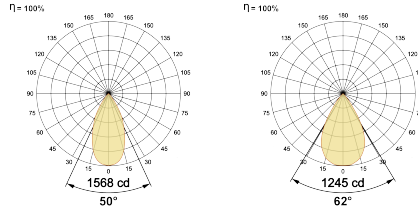

Light Distribution

LED Technology

Binning 3 Step MacAdam

LED Life Time @ L80/B10 >50000 hours

Colour Rendering (CRI) CRI80,CRI90

Led Type COB

LED Fitted CREE COB LED 36Vdc/300mA

Controls

Standard Switchable On/Off

Optional PDIM,DDIM,BTTM,CASAMBI,Non Dimmable

Ordering Details

Code Example:	Name	Watt	CCT	CRI	Angle	Finish	Control
	Tiny AR	12W	WW27K	CRI80	50°(MD)	SWH	On/Off

Select one from each column with highlighted values to create the ordering code

NAME	WATT	LUMEN	EFFICACY	CCT	CRI	ANGLE	FINISH	CONTROL		
Tiny AR	12W	1104	89	2700K	WW27K	CRI80	50°(MD)	White SWH	Non Dimmable On/Off	
		1141	92	3000K	WW30K	CRI90	62°(WD)	Black SBL	Phase Dimmable PDIM	
		1203	97	4000K	NW40K			Custom CSM	Dali Dimmable DDIM	
		1228	99	5700K	CW57K				Bluetooth Dimmable BTTM	
						2700K-5700K	TW			Casambi CBTM
				Warm to Dim	W2D					
Tiny AR	12W			WW27K	CRI80	50°(MD)	SWH	On/off