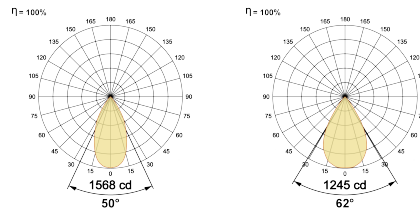

Light Distribution

LED Technology

Binning 3 Step MacAdam

LED Life Time @ L70/B10 >50000 hours

Colour Rendering (CRI) CRI80,CRI90

Led Type COB

LED Fitted CREE COB LED 36Vdc/300mA

Controls

Standard Switchable On/Off

Optional PDIM,DDIM,BTTM,CASAMBI,Non Dimmable