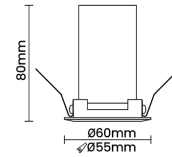

Tiny AR | 8W

Product Reference

Environment Indoor

Installation Ceiling Recess

Construction & Materials

Housing Aluminium

Primary Lens Polycarbonate

Primary Reflector PC metallised

Secondary Reflector Anodised

Body Finish White,Black,Custom

Diffuser -

Antiglare Baffle -

Thermal Management

Heat Sink Material Die cast Aluminium

Cooling Technique Passive Cooling

Optical System

Beam Direction Fixed

Tilt Yes

Swivel No

Electrical System

Driven with Constant Current Driver

Input Voltage/Hz 220V- 240V/50-60Hz

Control Gear Included

Mounting Remote

LED Power Watts 7.2W

System Power Watts 8.3W

Operating Voltage Vin 220-240 Vac

Power Factor p.f. > 0.95