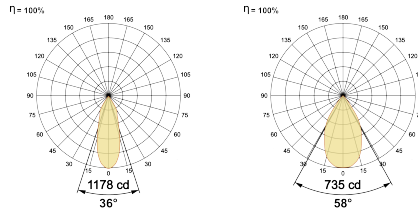

LED Power Watts 7.2W

System Power Watts 8.3W

Operating Voltage Vin 220-240 Vac

Power Factor p.f. > 0.95

Light Distribution

LED Technology

Binning 3 Step MacAdam

LED Life Time @ L80/B10 >50000 hours