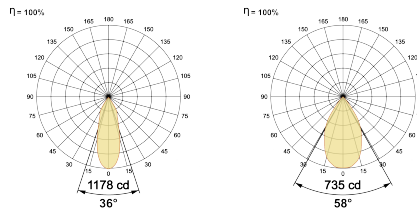

LED Power Watts 7.2W

System Power Watts 8.3W

Operating Voltage Vin 220-240 Vac

Power Factor p.f. > 0.95

Light Distribution

LED Technology

Binning 3 Step MacAdam

LED Life Time @ L70/B10 >50000 hours