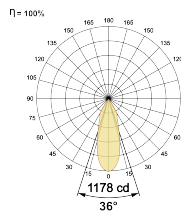

Tiny AR | 8W

Product Reference

Environment Indoor

Installation Ceiling Recess

Construction & Materials

Housing Aluminium

Primary Lens Polycarbonate

Primary Reflector PC metallised

Secondary Reflector Anodised

Body Finish White,Black,Custom

Diffuser -

Antiglare Baffle -

Thermal Management

Heat Sink Material Die cast Aluminium

Cooling Technique Passive Cooling

Optical System

Beam Direction Fixed

Tilt Yes

Swivel No

Electrical System

Driven with Constant Current Driver

Input Voltage/Hz 220V- 240V/50-60Hz

Control Gear Included

Mounting Remote

LED Power Watts 7.2W

System Power Watts 8.3W

Operating Voltage V_{in} 220-240 Vac

Power Factor p.f. > 0.95

LED Technology

Binning 3 Step MacAdam

LED Life Time @ L70/B10 >50000 hours

Colour Rendering (CRI) CRI80,CRI90

Led Type COB

LED Fitted CREE COB LED 9Vdc/700mA

Controls

Standard Switchable On/Off

Optional PDIM,DDIM,BTTM,CASAMBI,Non Dimmable

Ordering Details

Code Example:	Name	Watt	CCT	CRI	Angle	Finish	Control
	Tiny AR	8W	WW27K	CRI80	36°(MD)	SWH	On/Off

Select one from each column with highlighted values to create the ordering code

NAME	WATT	LUMEN	EFFICACY	CCT	CRI	ANGLE	FINISH	CONTROL	
Tiny AR	8W	581	70	2700K	WW27K	CRI80	36°(MD)	White SWH	Non Dimmable On/Off
		598	72	3000K	WW30K	CRI90	58°(WD)	Black SBL	Phase Dimmable PDIM
		631	76	4000K	NW40K			Custom CSM	Dali Dimmable DDIM
		647	78	5700K	CW57K				Bluetooth Dimmable BTTM
				2700K-5700K	TW				Casambi CBTM
				Warm to Dim	W2D				
Tiny AR	8W			WW27K	CRI80	36°(MD)	SWH	On/Off