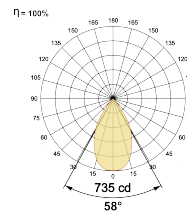

Tiny AR | 8W

Product Reference

Environment Indoor

Installation Ceiling Recess

Construction & Materials

Housing Aluminium

Primary Lens Polycarbonate

Primary Reflector PC metallised

Secondary Reflector Anodised

Body Finish White,Black,Custom

Diffuser -

Antiglare Baffle -

Thermal Management

Heat Sink Material Die cast Aluminium

Cooling Technique Passive Cooling

Optical System

Beam Direction Fixed

Tilt Yes

Swivel No

Electrical System

Driven with Constant Current Driver

Input Voltage/Hz 220V- 240V/50-60Hz

Control Gear Included

Mounting Remote

LED Power Watts 7.2W

System Power Watts 8.3W

Operating Voltage V_{in} 220-240 Vac

Power Factor p.f. > 0.95

LED Technology

Binning 3 Step MacAdam

LED Life Time @ L70/B10 >50000 hours

Colour Rendering (CRI) CRI80,CRI90

Led Type COB

LED Fitted CREE COB LED 9Vdc/700mA

Controls

Standard Switchable On/Off

Optional PDIM,DDIM,BTTM,CASAMBI,Non Dimmable

Ordering Details

Code Example:	Name	Watt	CCT	CRI	Angle	Finish	Control
	Tiny AR	8W	WW27K	CRI80	36°(MD)	SWH	On/Off

Select one from each column with highlighted values to create the ordering code

NAME	WATT	LUMEN	EFFICACY	CCT	CRI	ANGLE	FINISH	CONTROL	
Tiny AR	8W	581	70	2700K	WW27K	CRI80	36°(MD)	White SWH	Non Dimmable On/Off
		598	72	3000K	WW30K	CRI90	58°(WD)	Black SBL	Phase Dimmable PDIM
		631	76	4000K	NW40K			Custom CSM	Dali Dimmable DDIM
		647	78	5700K	CW57K				Bluetooth Dimmable BTTM
				2700K-5700K	TW				Casambi CBTM
				Warm to Dim	W2D				
Tiny AR	8W			WW27K	CRI80	36°(MD)	SWH	On/Off