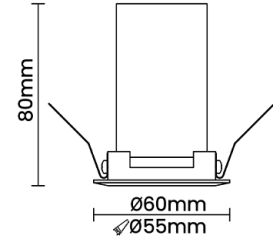

Tiny AR | 8W

Product Reference

Environment Indoor

Installation Ceiling Recess

Construction & Materials

Housing Aluminium

Primary Lens Polycarbonate

Primary Reflector PC metallised

Secondary Reflector Anodised

Body Finish White,Black,Custom

Diffuser -

Antiglare Baffle -

Thermal Management

Heat Sink Material Die cast Aluminium

Cooling Technique Passive Cooling

Optical System

Beam Direction Fixed

Tilt Yes

Swivel No

Electrical System

Driven with Constant Current Driver

Input Voltage/Hz 220V- 240V/50-60Hz

Control Gear Included

Mounting Remote

LED Power Watts 7.2W

System Power Watts 8.3W

Operating Voltage Vin 220-240 Vac

Power Factor p.f. > 0.95