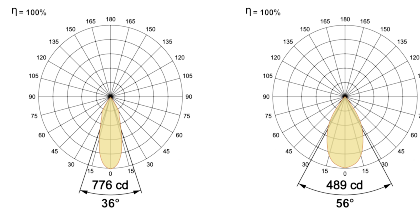

LED Technology

Binning 3 Step MacAdam
LED Life Time @ L70/B10 >50000 hours
Colour Rendering (CRI) CRI80,CRI90
Led Type COB
LED Fitted CREE COB LED 9Vdc/350mA

Controls

Standard Switchable On/Off
Optional PDIM,DDIM,CASAMBI,Non Dimmable