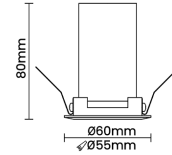

Thermal Management

Heat Sink Material Die cast Aluminium
Cooling Technique Passive Cooling

Optical System

Beam Direction Fixed
Tilt Yes
Swivel No

Electrical System

Driven with Constant Current Driver
Input Voltage/Hz 220V- 240V/50-60Hz
Control Gear Included
Mounting Remote
LED Power Watts 3.4W
System Power Watts 4.3W
Operating Voltage Vin 220-240 Vac
Power Factor p.f. > 0.5

Ordering Details

Code Example:	Name	Watt	CCT	CRI	Angle	Finish	Control
	Tiny AR	5W	WW27K	CRI80	36°(MD)	SWH	On/Off

Select one from each column with highlighted values to create the ordering code

NAME	WATT	LUMEN	EFFICACY	CCT	CRI	ANGLE	FINISH	CONTROL	
Tiny AR	5W	378	88	2700K	WW27K	CRI80	36°(MD)	White SWH	Non Dimmable On/Off
		391	91	3000K	WW30K	CRI90	56°(WD)	Black SBL	Phase Dimmable PDIM
		413	96	4000K	NW40K			Custom CSM	Dali Dimmable DDIM
		421	98	5700K	CW57K				Casambi CBTM
					Warm to Dim W2D				
Tiny AR	5W			WW27K	CRI80	36°(MD)	SWH	On/Off	