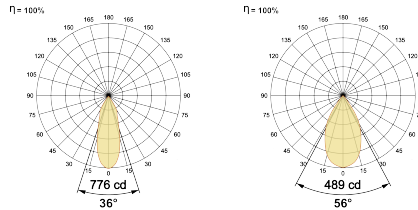

Light Distribution

LED Technology

Binning 3 Step MacAdam

LED Life Time @ L80/B10 >50000 hours

Colour Rendering (CRI) CRI80,CRI90

Led Type COB

LED Fitted CREE COB LED 36Vdc/130mA

Controls

Standard Switchable On/Off

Optional PDIM,DDIM,CASAMBI,Non Dimmable

Ordering Details

Code Example:	Name	Watt	CCT	CRI	Angle	Finish	Control
	Tiny AR	5W	WW27K	CRI80	36°(MD)	SWH	On/Off

Select one from each column with highlighted values to create the ordering code

NAME	WATT	LUMEN	EFFICACY	CCT	CRI	ANGLE	FINISH	CONTROL	
Tiny AR	5W	378	88	2700K	WW27K	CRI80	36°(MD)	White SWH Non Dimmable On/Off	
		391	91	3000K	WW30K	CRI90	56°(WD)	Black SBL Phase Dimmable PDIM	
		413	96	4000K	NW40K			Custom CSM Dali Dimmable DDIM	
		421	98	5700K	CW57K			Casambi CBTM	
					Warm to Dim W2D				
Tiny AR	5W			WW27K	CRI80	36°(MD)	SWH	On/Off