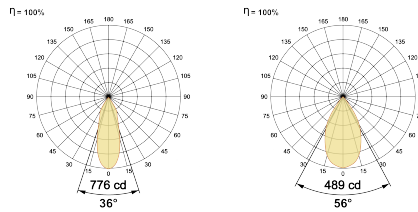

LED Power Watts 3.4W

System Power Watts 4.3W

Operating Voltage V_{in} 220-240 Vac

Power Factor p.f. > 0.5

Light Distribution

LED Technology

Binning 3 Step MacAdam

LED Life Time @ L70/B10 >50000 hours