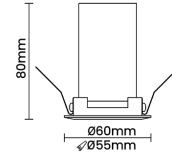

Tiny AR | 5W

Product Reference

Environment Indoor

Installation Ceiling Recess

Construction & Materials

Housing Aluminium

Primary Lens Polycarbonate

Primary Reflector PC metallised

Secondary Reflector Anodised

Body Finish White,Black,Custom

Diffuser -

Antiglare Baffle -

Thermal Management

Heat Sink Material Die cast Aluminium

Cooling Technique Passive Cooling

Optical System

Beam Direction Fixed

Tilt Yes

Swivel No

Electrical System

Driven with Constant Current Driver

Input Voltage/Hz 220V- 240V/50-60Hz

Control Gear Included

Mounting Remote

LED Power Watts 3.4W

System Power Watts 4.3W

Operating Voltage V_{in} 220-240 Vac

Power Factor p.f. > 0.5