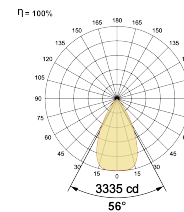

Xo Pro 75 | 36W

Product Reference

Environment Indoor
Installation Ceiling Recess

Construction & Materials

Housing Aluminium
Primary Lens PMMA
Primary Reflector -
Secondary Reflector -
Body Finish White,Black,Custom
Diffuser -
Antiglare Baffle -

Thermal Management

Heat Sink Material Die cast Aluminium
Cooling Technique Passive Cooling

Optical System

Beam Direction Adjustable
Tilt Yes
Swivel Yes

Electrical System

Driven with Constant Current Driver
Input Voltage/Hz 220V- 240V/50-60Hz
Control Gear Included
Mounting Remote
LED Power Watts 31.4W
System Power Watts 36.1W
Operating Voltage V_{in} 220-240 Vac
Power Factor p.f. > 0.95

Ordering Details

Code Example:	Name	Watt	CCT	CRI	Angle	Finish	Control
	Xo Pro 75	36W	WW27K	CRI80	22°(SS)	SWH	On/Off

Select one from each column with highlighted values to create the ordering code

NAME	WATT	LUMEN	EFFICACY	CCT		CRI	ANGLE	FINISH		CONTROL		
Xo Pro 75	36W	2996	83	2700K	WW27K	CRI80	22°(SS)	White	SWH	Non Dimmable	On/Off	
		3105	86	3000K	WW30K	CRI90	41°(MD)	Black	SBL	Phase Dimmable	PDIM	
		3249	90	4000K	NW40K		56°(WD)	Custom	CSM	Dali Dimmable	DDIM	
		3321	92	5700K	CW57K					Bluetooth Dimmable	BTTM	
						2700K-5700K	TW				Casambi	CBTM
				Warm to Dim		W2D						
Xo Pro 75	36W			WW27K		CRI80	22°(SS)	SWH		On/Off		

LED Technology

Binning 3 Step MacAdam
LED Life Time @ L70/B10 >50000 hours
Colour Rendering (CRI) CRI80,CRI90
Led Type COB
LED Fitted Cree COB LED 36Vdc/900mA

Controls

Standard Switchable On/Off
Optional PDIM,DDIM,BTTM,CASAMBI,Non Dimmable