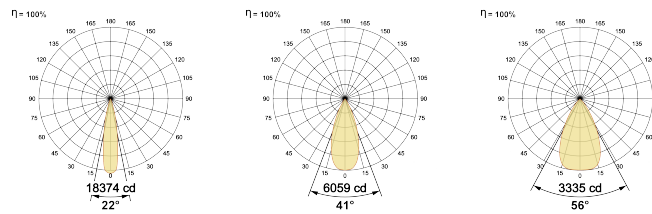

Light Distribution

LED Technology

Binning 3 Step MacAdam

LED Life Time @ L80/B10 >50000 hours

Colour Rendering (CRI) CRI80,CRI90

Led Type COB

LED Fitted Cree COB LED 36Vdc/900mA

Controls

Standard Switchable On/Off

Optional PDIM,DDIM,BTTM,CASAMBI,Non Dimmable

Ordering Details

Code Example:	Name	Watt	CCT	CRI	Angle	Finish	Control
	Xo Pro 75	36W	WW27K	CRI80	22°(SS)	SWH	On/Off

Select one from each column with highlighted values to create the ordering code

NAME	WATT	LUMEN	EFFICACY	CCT	CRI	ANGLE	FINISH	CONTROL	
Xo Pro 75	36W	2996	83	2700K	WW27K	CRI80	22°(SS)	White SWH	Non Dimmable On/Off
		3105	86	3000K	WW30K	CRI90	41°(MD)	Black SBL	Phase Dimmable PDIM
		3249	90	4000K	NW40K		56°(WD)	Custom CSM	Dali Dimmable DDIM
		3321	92	5700K	CW57K				Bluetooth Dimmable BTTM
				2700K-5700K	TW				Casambi CBTM
					Warm to Dim W2D				
Xo Pro 75	36W			WW27K	CRI80	22°(SS)	SWH	On/Off