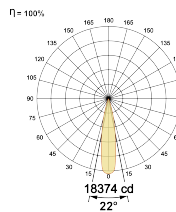

Xo Pro 75 | 36W

Product Reference

Environment Indoor
Installation Ceiling Recess

Construction & Materials

Housing Aluminium
Primary Lens PMMA
Primary Reflector -
Secondary Reflector -
Body Finish White,Black,Custom
Diffuser -
Antiglare Baffle -

Thermal Management

Heat Sink Material Die cast Aluminium
Cooling Technique Passive Cooling

Optical System

Beam Direction Adjustable
Tilt Yes
Swivel Yes

Electrical System

Driven with Constant Current Driver
Input Voltage/Hz 220V- 240V/50-60Hz
Control Gear Included
Mounting Remote
LED Power Watts 31.4W
System Power Watts 36.1W
Operating Voltage V_{in} 220-240 Vac
Power Factor p.f. > 0.95

Ordering Details

Code Example:	Name	Watt	CCT	CRI	Angle	Finish	Control
	Xo Pro 75	36W	WW27K	CRI80	22°(SS)	SWH	On/Off

Select one from each column with highlighted values to create the ordering code

NAME	WATT	LUMEN	EFFICACY	CCT		CRI	ANGLE	FINISH		CONTROL		
Xo Pro 75	36W	2996	83	2700K	WW27K	CRI80	22°(SS)	White	SWH	Non Dimmable	On/Off	
		3105	86	3000K	WW30K	CRI90	41°(MD)	Black	SBL	Phase Dimmable	PDIM	
		3249	90	4000K	NW40K		56°(WD)	Custom	CSM	Dali Dimmable	DDIM	
		3321	92	5700K	CW57K					Bluetooth Dimmable	BTTM	
						2700K-5700K	TW				Casambi	CBTM
				Warm to Dim		W2D						
Xo Pro 75	36W			WW27K		CRI80	22°(SS)	SWH		On/Off		

LED Technology

Binning 3 Step MacAdam
LED Life Time @ L70/B10 >50000 hours
Colour Rendering (CRI) CRI80,CRI90
Led Type COB
LED Fitted Cree COB LED 36Vdc/900mA

Controls

Standard Switchable On/Off
Optional PDIM,DDIM,BTTM,CASAMBI,Non Dimmable