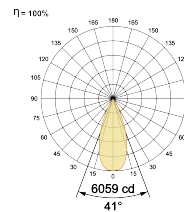

Xo Pro 75 | 36W

Product Reference

Environment Indoor
Installation Ceiling Recess

Construction & Materials

Housing Aluminium
Primary Lens PMMA
Primary Reflector -
Secondary Reflector -
Body Finish White,Black,Custom
Diffuser -
Antiglare Baffle -

Thermal Management

Heat Sink Material Die cast Aluminium
Cooling Technique Passive Cooling

Optical System

Beam Direction Adjustable
Tilt Yes
Swivel Yes

Electrical System

Driven with Constant Current Driver
Input Voltage/Hz 220V- 240V/50-60Hz
Control Gear Included
Mounting Remote
LED Power Watts 31.4W
System Power Watts 36.1W
Operating Voltage V_{in} 220-240 Vac
Power Factor p.f. > 0.95

Ordering Details

Code Example:	Name	Watt	CCT	CRI	Angle	Finish	Control
	Xo Pro 75	36W	WW27K	CRI80	22°(SS)	SWH	On/Off

Select one from each column with highlighted values to create the ordering code

NAME	WATT	LUMEN	EFFICACY	CCT		CRI	ANGLE	FINISH		CONTROL		
Xo Pro 75	36W	2996	83	2700K	WW27K	CRI80	22°(SS)	White	SWH	Non Dimmable	On/Off	
		3105	86	3000K	WW30K	CRI90	41°(MD)	Black	SBL	Phase Dimmable	PDIM	
		3249	90	4000K	NW40K		56°(WD)	Custom	CSM	Dali Dimmable	DDIM	
		3321	92	5700K	CW57K					Bluetooth Dimmable	BTTM	
						2700K-5700K	TW				Casambi	CBTM
				Warm to Dim		W2D						
Xo Pro 75	36W			WW27K		CRI80	22°(SS)	SWH		On/Off		

LED Technology

Binning 3 Step MacAdam
LED Life Time @ L70/B10 >50000 hours
Colour Rendering (CRI) CRI80,CRI90
Led Type COB
LED Fitted Cree COB LED 36Vdc/900mA

Controls

Standard Switchable On/Off
Optional PDIM,DDIM,BTTM,CASAMBI,Non Dimmable