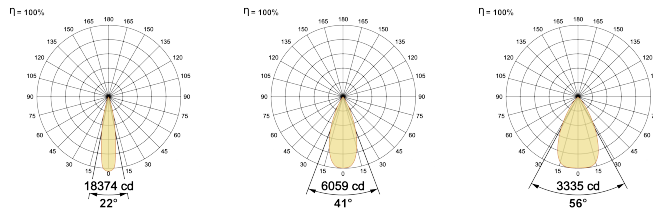

Light Distribution

LED Technology

Binning 3 Step MacAdam
LED Life Time @ L70/B10 >50000 hours
Colour Rendering (CRI) CRI80,CRI90
Led Type COB
LED Fitted Cree COB LED 36Vdc/900mA

Controls

Standard Switchable On/Off
Optional PDIM,DDIM,BTDM,CASAMBI,Non Dimmable