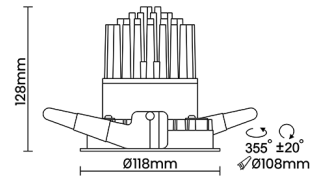

Thermal Management

Heat Sink Material Die cast Aluminium
Cooling Technique Passive Cooling

Optical System

Beam Direction Adjustable
Tilt Yes
Swivel Yes

Electrical System

Driven with Constant Current Driver
Input Voltage/Hz 220V- 240V/50-60Hz
Control Gear Included
Mounting Remote
LED Power Watts 31.4W
System Power Watts 36.1W
Operating Voltage Vin 220-240 Vac
Power Factor p.f. > 0.95

Ordering Details

Code Example:	Name	Watt	CCT	CRI	Angle	Finish	Control
	Xo Pro 75	36W	WW27K	CRI80	22°(SS)	SWH	On/Off

Select one from each column with highlighted values to create the ordering code

NAME	WATT	LUMEN	EFFICACY	CCT	CRI	ANGLE	FINISH	CONTROL	
Xo Pro 75	36W	2996	83	2700K	WW27K	CRI80	White	Non Dimmable	
		3105	86	3000K	WW30K	CRI90	Black	Phase Dimmable	
		3249	90	4000K	NW40K		Custom	Dali Dimmable	
		3321	92	5700K	CW57K			Bluetooth Dimmable	
					2700K-5700K	TW		Casambi	BTM
					Warm to Dim	W2D			CBTM
Xo Pro 75	36W			WW27K	CRI80	22°(SS)	SWH	On/Off	