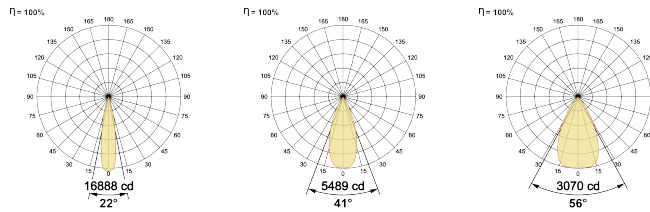

Light Distribution

LED Technology

Binning 3 Step MacAdam
LED Life Time @ L70/B10 >50000 hours
Colour Rendering (CRI) CRI80,CRI90
Led Type COB
LED Fitted Cree COB LED 36Vdc/750mA

Controls

Standard Switchable On/Off
Optional PDIM,DDIM,BTTM,CASAMBI,Non Dimmable