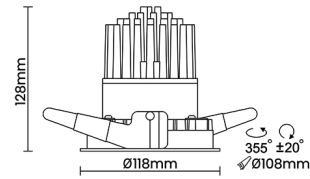

Thermal Management

Heat Sink Material Die cast Aluminium
Cooling Technique Passive Cooling

Optical System

Beam Direction Adjustable
Tilt Yes
Swivel Yes

Electrical System

Driven with Constant Current Driver
Input Voltage/Hz 220V- 240V/50-60Hz
Control Gear Included
Mounting Remote
LED Power Watts 25.5W
System Power Watts 29.3W
Operating Voltage Vin 220-240 Vac
Power Factor p.f. > 0.95

Ordering Details

Code Example:	Name	Watt	CCT	CRI	Angle	Finish	Control
	Xo Pro 75	30W	WW27K	CRI80	22°(SS)	SWH	On/Off

Select one from each column with highlighted values to create the ordering code

NAME	WATT	LUMEN	EFFICACY	CCT	CRI	ANGLE	FINISH	CONTROL	
Xo Pro 75	30W	2725	93	2700K	WW27K	CRI80	White	Non Dimmable	On/Off
		2813	96	3000K	WW30K	CRI90	Black	Phase Dimmable	PDIM
		2959	101	4000K	NW40K		Custom	Dali Dimmable	DDIM
		3018	103	5700K	CW57K			Bluetooth Dimmable	BTTM
				2700K-5700K	TW			Casambi	CBTM
				Warm to Dim	W2D				
Xo Pro 75	30W			WW27K	CRI80	22°(SS)	SWH	On/Off	