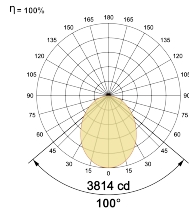

Enso S 120 | 78W

Product Reference

Environment Indoor

Installation Ceiling Surface

Construction & Materials

Housing Extruded and Sheet Aluminium

Primary Lens -

Primary Reflector White Optics

Secondary Reflector -

Body Finish White,Black,Custom

Diffuser Premium high-transmission opal

Antiglare Baffle -

Thermal Management

Heat Sink Material Aluminium

Cooling Technique Passive Cooling

Optical System

Beam Direction General Diffuse

Tilt No

Swivel No

Electrical System

Driven with Constant Current Driver

Input Voltage/Hz 220V- 240V/50-60Hz

Control Gear Included

Mounting Integral

LED Power Watts 68.1W

System Power Watts 78.3W

Operating Voltage Vin 220-240 Vac

Power Factor p.f. > 0.95

LED Technology

Binning 3 Step MacAdam

LED Life Time @ L70/B10 >50000 hours

Colour Rendering (CRI) CRI80,CRI90

Led Type SMD mid power

LED Fitted Samsung Mid power LED array 43V-48Vdc/1550mA

Controls

Standard Switchable On/Off

Optional DDIM,CASAMBI,Non Dimmable

Ordering Details

Code Example:	Name	Watt	CCT	CRI	Angle	Finish	Control
	Enso S 120	78W	WW27K	CRI80	100°	SWH	On/Off

Select one from each column with highlighted values to create the ordering code

NAME	WATT	LUMEN	EFFICACY	CCT	CRI	ANGLE	FINISH	CONTROL
Enso S 120	78W	8378	107	2700K	WW27K	100°	White	Non Dimmable
		8535	109	3000K	WW30K		Black	Dali Dimmable
		8770	112	4000K	NW40K		Custom	Casambi
		8926	114	5700K	CW57K			
				2700K-5700K	TW			
Enso S 120	78W			WW27K	CRI80	100°	SWH	On/Off