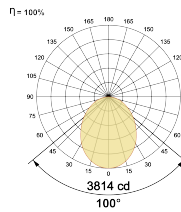

LED Power Watts 68.1W

System Power Watts 78.3W

Operating Voltage Vin 220-240 Vac

Power Factor p.f. > 0.95

Light Distribution

LED Technology

Binning 3 Step MacAdam

LED Life Time @ L70/B10 >50000 hours