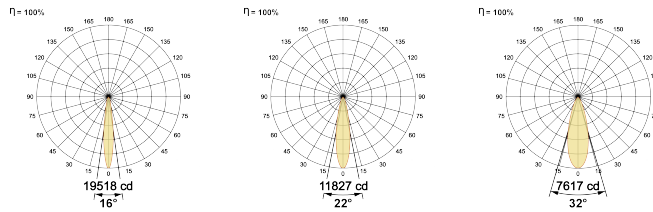

## Optical System

Beam Direction Adjustable  
Tilt Yes  
Swivel Yes

## Ordering Details

Code Example:	Name	Watt	CCT	CRI	Angle	Finish	Control
Xo 75	36W	WW27K	CRI80	16°(SS)	SWH	On/Off	

Select one from each column with highlighted values to create the ordering code

NAME	WATT	LUMEN	EFFICACY	CCT	CRI	ANGLE	FINISH	CONTROL	
Xo 75	36W	2932	81	2700K	WW27K	CRI80	16°(SS)	White SWH	Non Dimmable On/Off
		3113	86	3000K	WW30K	CRI90	22°(MD)	Black SBL	Phase Dimmable PDIM
		3330	92	4000K	NW40K		32°(WD)	Custom CSM	Dali Dimmable DDIM
		3439	95	5700K	CW57K				Bluetooth Dimmable BTTM
				2700K-5700K	TW				Casambi CBTM
					Warm to Dim W2D				
Xo 75	36W			WW27K	CRI80	16°(SS)	SWH	On/Off	

## Light Distribution