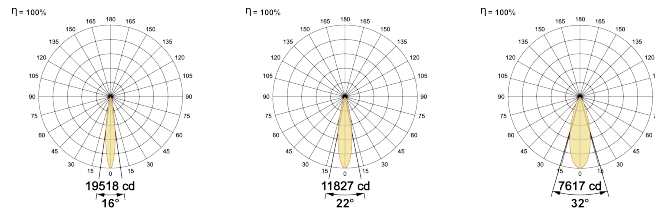

Light Distribution

LED Technology

Binning 3 Step MacAdam

LED Life Time @ L70/B10 >50000 hours

Colour Rendering (CRI) CRI80,CRI90

Led Type COB

LED Fitted CREE COB LED 36Vdc/900mA

Controls

Standard Switchable On/Off

Optional PDIM,DDIM,BTTM,CASAMBI,Non Dimmable

Ordering Details

Code Example:	Name	Watt	CCT	CRI	Angle	Finish	Control
Xo 75	36W	WW27K	CRI80	16°(SS)	SWH	On/Off	

Select one from each column with highlighted values to create the ordering code

NAME	WATT	LUMEN	EFFICACY	CCT		CRI	ANGLE	FINISH		CONTROL		
Xo 75	36W	2932	81	2700K	WW27K	CRI80	16°(SS)	White	SWH	Non Dimmable	On/Off	
		3113	86	3000K	WW30K	CRI90	22°(MD)	Black	SBL	Phase Dimmable	PDIM	
		3330	92	4000K	NW40K		32°(WD)	Custom	CSM	Dali Dimmable	DDIM	
		3439	95	5700K	CW57K					Bluetooth Dimmable	BTTM	
					2700K-5700K	TW					Casambi	CBTM
					Warm to Dim	W2D						
Xo 75	36W			WW27K		CRI80	16°(SS)	SWH		On/Off