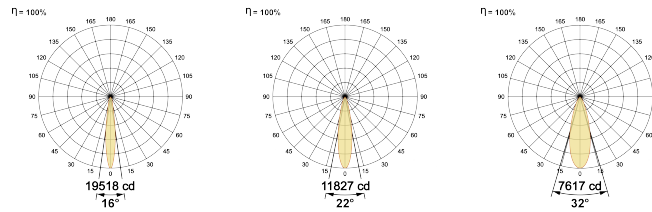

LED Power Watts 31.5W

System Power Watts 36.2W

Operating Voltage V_{in} 220-240 Vac

Power Factor p.f. > 0.95

Light Distribution

LED Technology

Binning 3 Step MacAdam

LED Life Time @ L80/B10 >50000 hours