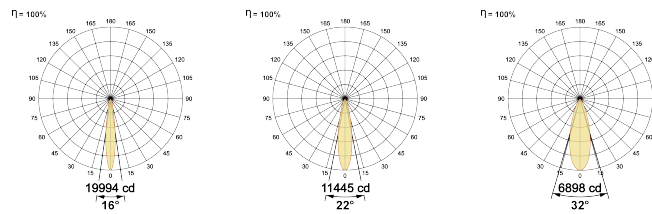

Light Distribution

LED Technology

Binning 3 Step MacAdam

LED Life Time @ L70/B10 >50000 hours

Colour Rendering (CRI) CRI80,CRI90

Led Type COB

LED Fitted CREE COB LED 36Vdc/700mA

Controls

Standard Switchable On/Off

Optional PDIM,DDIM,BTTM,CASAMBI,Non Dimmable

Ordering Details

Code Example:	Name	Watt	CCT	CRI	Angle	Finish	Control
Xo 75	30W	WW27K	CRI80	16°(SS)	SWH	On/Off	

Select one from each column with highlighted values to create the ordering code

NAME	WATT	LUMEN	EFFICACY	CCT		CRI	ANGLE	FINISH		CONTROL		
Xo 75	30W	2637	90	2700K	WW27K	CRI80	16°(SS)	White	SWH	Non Dimmable	On/Off	
		2813	96	3000K	WW30K	CRI90	22°(MD)	Black	SBL	Phase Dimmable	PDIM	
		3018	103	4000K	NW40K		32°(WD)	Custom	CSM	Dali Dimmable	DDIM	
		3194	109	5700K	CW57K					Bluetooth Dimmable	BTTM	
				2700K-5700K	TW						Casambi	CBTM
				Warm to Dim	W2D							
Xo 75	30W			WW27K		CRI80	16°(SS)	SWH		On/Off