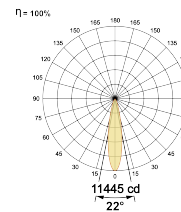

Xo 75 | 30W

Product Reference

Environment Indoor

Installation Ceiling Recess

Construction & Materials

Housing Die Cast Aluminium

Primary Lens PMMA

Primary Reflector PC metallised

Secondary Reflector -

Body Finish White,Black,Custom

Diffuser -

Antiglare Baffle -

Thermal Management

Heat Sink Material Die cast Aluminium

Cooling Technique Passive Cooling

Optical System

Beam Direction Adjustable

Tilt Yes

Swivel Yes

Electrical System

Driven with Constant Current Driver

Input Voltage/Hz 220V- 240V/50-60Hz

Control Gear Included

Mounting Remote

LED Power Watts 25.5W

System Power Watts 29.3W

Operating Voltage V_{in} 220-240 Vac

Power Factor p.f. > 0.95

LED Technology

Binning 3 Step MacAdam

LED Life Time @ L70/B10 >50000 hours

Colour Rendering (CRI) CRI80,CRI90

Led Type COB

LED Fitted CREE COB LED 36Vdc/700mA

Controls

Standard Switchable On/Off

Optional PDIM,DDIM,BTMM,CASAMBI,Non Dimmable

Ordering Details

Code Example:	Name	Watt	CCT	CRI	Angle	Finish	Control
Xo 75	30W	WW27K	CRI80	16°(SS)	SWH	On/Off	

Select one from each column with highlighted values to create the ordering code

NAME	WATT	LUMEN	EFFICACY	CCT	CRI	ANGLE	FINISH	CONTROL	
Xo 75	30W	2637	90	2700K	WW27K	CRI80	16°(SS)	White SWH	Non Dimmable On/Off
		2813	96	3000K	WW30K	CRI90	22°(MD)	Black SBL	Phase Dimmable PDIM
		3018	103	4000K	NW40K		32°(WD)	Custom CSM	Dali Dimmable DDIM
		3194	109	5700K	CW57K				Bluetooth Dimmable BTMM
				2700K-5700K	TW				Casambi CBTM
				Warm to Dim	W2D				
Xo 75	30W			WW27K	CRI80	16°(SS)	SWH	On/Off