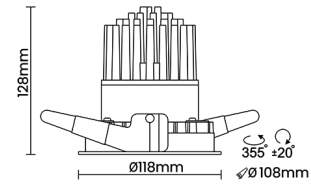

Xo 75 | 30W

Product Reference

Environment Indoor

Installation Ceiling Recess

Construction & Materials

Housing Die Cast Aluminium

Primary Lens PMMA

Primary Reflector PC metallised

Secondary Reflector -

Body Finish White,Black,Custom

Diffuser -

Antiglare Baffle -

Thermal Management

Heat Sink Material Die cast Aluminium

Cooling Technique Passive Cooling

Optical System

Beam Direction Adjustable

Tilt Yes

Swivel Yes

Electrical System

Driven with Constant Current Driver

Input Voltage/Hz 220V- 240V/50-60Hz

Control Gear Included

Mounting Remote

LED Power Watts 25.5W

System Power Watts 29.3W

Operating Voltage V_{in} 220-240 Vac

Power Factor p.f. > 0.95

LED Technology

Binning 3 Step MacAdam

LED Life Time @ L70/B10 >50000 hours

Colour Rendering (CRI) CRI80,CRI90

Led Type COB

LED Fitted CREE COB LED 36Vdc/700mA

Controls

Standard Switchable On/Off

Optional PDIM,DDIM,BTMM,CASAMBI,Non Dimmable

Ordering Details

Code Example:	Name	Watt	CCT	CRI	Angle	Finish	Control
Xo 75	30W	WW27K	CRI80	16°(SS)	SWH	On/Off	

Select one from each column with highlighted values to create the ordering code

NAME	WATT	LUMEN	EFFICACY	CCT	CRI	ANGLE	FINISH	CONTROL	
Xo 75	30W	2637	90	2700K	WW27K	CRI80	16°(SS)	White SWH	Non Dimmable On/Off
		2813	96	3000K	WW30K	CRI90	22°(MD)	Black SBL	Phase Dimmable PDIM
		3018	103	4000K	NW40K		32°(WD)	Custom CSM	Dali Dimmable DDIM
		3194	109	5700K	CW57K				Bluetooth Dimmable BTMM
				2700K-5700K	TW				Casambi CBTM
				Warm to Dim	W2D				
Xo 75	30W			WW27K	CRI80	16°(SS)	SWH	On/Off