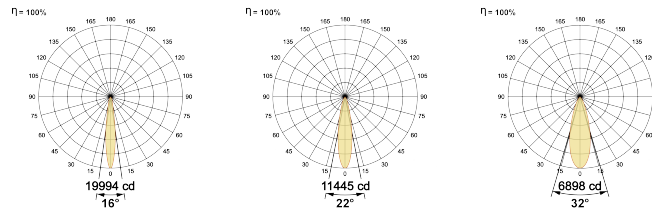

LED Power Watts 25.5W

System Power Watts 29.3W

Operating Voltage V_{in} 220-240 Vac

Power Factor p.f. > 0.95

Light Distribution

LED Technology

Binning 3 Step MacAdam

LED Life Time @ L80/B10 >50000 hours