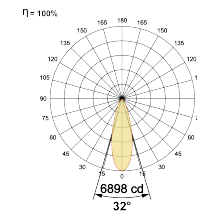

Xo 75 | 30W

Product Reference

Environment Indoor

Installation Ceiling Recess

Construction & Materials

Housing Die Cast Aluminium

Primary Lens PMMA

Primary Reflector PC metallised

Secondary Reflector -

Body Finish White,Black,Custom

Diffuser -

Antiglare Baffle -

Thermal Management

Heat Sink Material Die cast Aluminium

Cooling Technique Passive Cooling

Optical System

Beam Direction Adjustable

Tilt Yes

Swivel Yes

Electrical System

Driven with Constant Current Driver

Input Voltage/Hz 220V- 240V/50-60Hz

Control Gear Included

Mounting Remote

LED Power Watts 25.5W

System Power Watts 29.3W

Operating Voltage V_{in} 220-240 Vac

Power Factor p.f. > 0.95

LED Technology

Binning 3 Step MacAdam

LED Life Time @ L70/B10 >50000 hours

Colour Rendering (CRI) CRI80,CRI90

Led Type COB

LED Fitted CREE COB LED 36Vdc/700mA

Controls

Standard Switchable On/Off

Optional PDIM,DDIM,BTMM,CASAMBI,Non Dimmable

Ordering Details

Code Example:	Name	Watt	CCT	CRI	Angle	Finish	Control
Xo 75	30W	WW27K	CRI80	16°(SS)	SWH	On/Off	

Select one from each column with highlighted values to create the ordering code

NAME	WATT	LUMEN	EFFICACY	CCT	CRI	ANGLE	FINISH	CONTROL	
Xo 75	30W	2637	90	2700K	WW27K	CRI80	16°(SS)	White SWH	Non Dimmable On/Off
		2813	96	3000K	WW30K	CRI90	22°(MD)	Black SBL	Phase Dimmable PDIM
		3018	103	4000K	NW40K		32°(WD)	Custom CSM	Dali Dimmable DDIM
		3194	109	5700K	CW57K				Bluetooth Dimmable BTMM
				2700K-5700K	TW				Casambi CBTM
				Warm to Dim	W2D				
Xo 75	30W			WW27K	CRI80	16°(SS)	SWH	On/Off