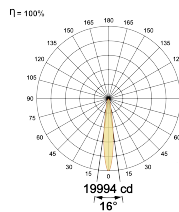

Xo 75 | 30W

Product Reference

Environment Indoor

Installation Ceiling Recess

Construction & Materials

Housing Die Cast Aluminium

Primary Lens PMMA

Primary Reflector PC metallised

Secondary Reflector -

Body Finish White,Black,Custom

Diffuser -

Antiglare Baffle -

Thermal Management

Heat Sink Material Die cast Aluminium

Cooling Technique Passive Cooling

Optical System

Beam Direction Adjustable

Tilt Yes

Swivel Yes

Electrical System

Driven with Constant Current Driver

Input Voltage/Hz 220V- 240V/50-60Hz

Control Gear Included

Mounting Remote

LED Power Watts 25.5W

System Power Watts 29.3W

Operating Voltage V_{in} 220-240 Vac

Power Factor p.f. > 0.95

LED Technology

Binning 3 Step MacAdam

LED Life Time @ L70/B10 >50000 hours

Colour Rendering (CRI) CRI80,CRI90

Led Type COB

LED Fitted CREE COB LED 36Vdc/700mA

Controls

Standard Switchable On/Off

Optional PDIM,DDIM,BTMM,CASAMBI,Non Dimmable

Ordering Details

Code Example:	Name	Watt	CCT	CRI	Angle	Finish	Control
Xo 75	30W	WW27K	CRI80	16°(SS)	SWH	On/Off	

Select one from each column with highlighted values to create the ordering code

NAME	WATT	LUMEN	EFFICACY	CCT	CRI	ANGLE	FINISH	CONTROL	
Xo 75	30W	2637	90	2700K	WW27K	CRI80	16°(SS)	White SWH	Non Dimmable On/Off
		2813	96	3000K	WW30K	CRI90	22°(MD)	Black SBL	Phase Dimmable PDIM
		3018	103	4000K	NW40K		32°(WD)	Custom CSM	Dali Dimmable DDIM
		3194	109	5700K	CW57K				Bluetooth Dimmable BTMM
				2700K-5700K	TW				Casambi CBTM
				Warm to Dim	W2D				
Xo 75	30W			WW27K	CRI80	16°(SS)	SWH	On/Off