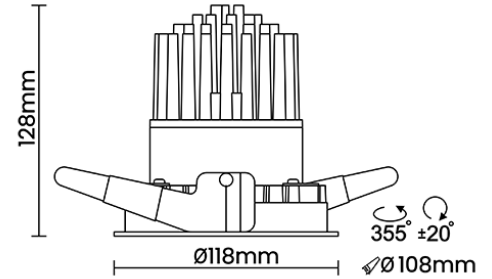

Xo 75 | 30W

Product Reference

Environment Indoor

Installation Ceiling Recess

Construction & Materials

Housing Die Cast Aluminium

Primary Lens PMMA

Primary Reflector PC metallised

Secondary Reflector -

Body Finish White,Black,Custom

Diffuser -

Antiglare Baffle -

Thermal Management

Heat Sink Material Die cast Aluminium

Cooling Technique Passive Cooling

Optical System

Beam Direction Adjustable

Tilt Yes

Swivel Yes

Electrical System

Driven with Constant Current Driver

Input Voltage/Hz 220V- 240V/50-60Hz

Control Gear Included

Mounting Remote

LED Power Watts 25.5W

System Power Watts 29.3W

Operating Voltage V_{in} 220-240 Vac

Power Factor p.f. > 0.95