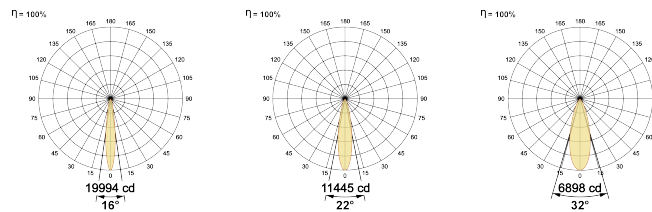

Light Distribution

LED Technology

Binning 3 Step MacAdam

LED Life Time @ L70/B10 >50000 hours

Colour Rendering (CRI) CRI80,CRI90

Led Type COB

LED Fitted CREE COB LED 36Vdc/700mA

Controls

Standard Switchable On/Off

Optional PDIM,DDIM,BTTM,CASAMBI,Non Dimmable

Ordering Details

Code Example:	Name	Watt	CCT	CRI	Angle	Finish	Control
Xo 75	30W	WW27K	CRI80	16°(SS)	SWH	On/Off	

Select one from each column with highlighted values to create the ordering code

NAME	WATT	LUMEN	EFFICACY	CCT		CRI	ANGLE	FINISH		CONTROL		
Xo 75	30W	2637	90	2700K	WW27K	CRI80	16°(SS)	White	SWH	Non Dimmable	On/Off	
		2813	96	3000K	WW30K	CRI90	22°(MD)	Black	SBL	Phase Dimmable	PDIM	
		3018	103	4000K	NW40K		32°(WD)	Custom	CSM	Dali Dimmable	DDIM	
		3194	109	5700K	CW57K					Bluetooth Dimmable	BTTM	
				2700K-5700K	TW						Casambi	CBTM
				Warm to Dim	W2D							
Xo 75	30W			WW27K		CRI80	16°(SS)	SWH		On/Off