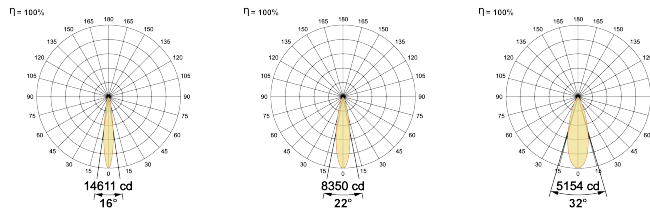

Light Distribution

LED Technology

Binning 3 Step MacAdam

LED Life Time @ L70/B10 >50000 hours

Colour Rendering (CRI) CRI80,CRI90

Led Type COB

LED Fitted CREE COB LED 36Vdc/500mA

Controls

Standard Switchable On/Off

Optional PDIM,DDIM,BTTM,CASAMBI,Non Dimmable

Ordering Details

Code Example:	Name	Watt	CCT	CRI	Angle	Finish	Control
Xo 75	22W	WW27K	CRI80	16°(SS)	SWH	On/Off	

Select one from each column with highlighted values to create the ordering code

NAME	WATT	LUMEN	EFFICACY	CCT		CRI	ANGLE	FINISH		CONTROL		
Xo 75	22W	1935	90	2700K	WW27K	CRI80	16°(SS)	White	SWH	Non Dimmable	On/Off	
		2064	96	3000K	WW30K	CRI90	22°(MD)	Black	SBL	Phase Dimmable	PDIM	
		2236	104	4000K	NW40K		32°(WD)	Custom	CSM	Dali Dimmable	DDIM	
		2301	107	5700K	CW57K					Bluetooth Dimmable	BTTM	
				2700K-5700K	TW						Casambi	CBTM
					Warm to Dim	W2D						
Xo 75	22W			WW27K		CRI80	16°(SS)	SWH		On/Off