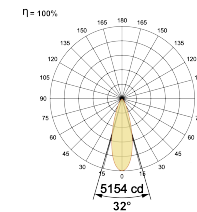

Xo 75 | 22W

Product Reference

Environment Indoor

Installation Ceiling Recess

Construction & Materials

Housing Die Cast Aluminium

Primary Lens PMMA

Primary Reflector PC metallised

Secondary Reflector -

Body Finish White,Black,Custom

Diffuser -

Antiglare Baffle -

Thermal Management

Heat Sink Material Die cast Aluminium

Cooling Technique Passive Cooling

Optical System

Beam Direction Adjustable

Tilt Yes

Swivel Yes

Electrical System

Driven with Constant Current Driver

Input Voltage/Hz 220V- 240V/50-60Hz

Control Gear Included

Mounting Remote

LED Power Watts 18.7W

System Power Watts 21.5W

Operating Voltage V_{in} 220-240 Vac

Power Factor p.f. > 0.95

LED Technology

Binning 3 Step MacAdam

LED Life Time @ L70/B10 >50000 hours

Colour Rendering (CRI) CRI80,CRI90

Led Type COB

LED Fitted CREE COB LED 36Vdc/500mA

Controls

Standard Switchable On/Off

Optional PDIM,DDIM,BTMM,CASAMBI,Non Dimmable

Ordering Details

Code Example:	Name	Watt	CCT	CRI	Angle	Finish	Control
Xo 75	22W	WW27K	CRI80	16°(SS)	SWH	On/Off	

Select one from each column with highlighted values to create the ordering code

NAME	WATT	LUMEN	EFFICACY	CCT		CRI	ANGLE	FINISH		CONTROL		
Xo 75	22W	1935	90	2700K	WW27K	CRI80	16°(SS)	White	SWH	Non Dimmable	On/Off	
		2064	96	3000K	WW30K	CRI90	22°(MD)	Black	SBL	Phase Dimmable	PDIM	
		2236	104	4000K	NW40K		32°(WD)	Custom	CSM	Dali Dimmable	DDIM	
		2301	107	5700K	CW57K					Bluetooth Dimmable	BTMM	
				2700K-5700K	TW						Casambi	CBTM
				Warm to Dim	W2D							
Xo 75	22W			WW27K		CRI80	16°(SS)	SWH		On/Off