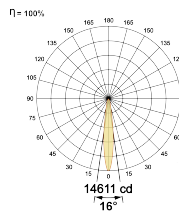

Xo 75 | 22W

Product Reference

Environment Indoor

Installation Ceiling Recess

Construction & Materials

Housing Die Cast Aluminium

Primary Lens PMMA

Primary Reflector PC metallised

Secondary Reflector -

Body Finish White,Black,Custom

Diffuser -

Antiglare Baffle -

Thermal Management

Heat Sink Material Die cast Aluminium

Cooling Technique Passive Cooling

Optical System

Beam Direction Adjustable

Tilt Yes

Swivel Yes

Electrical System

Driven with Constant Current Driver

Input Voltage/Hz 220V- 240V/50-60Hz

Control Gear Included

Mounting Remote

LED Power Watts 18.7W

System Power Watts 21.5W

Operating Voltage V_{in} 220-240 Vac

Power Factor p.f. > 0.95

LED Technology

Binning 3 Step MacAdam

LED Life Time @ L70/B10 >50000 hours

Colour Rendering (CRI) CRI80,CRI90

Led Type COB

LED Fitted CREE COB LED 36Vdc/500mA

Controls

Standard Switchable On/Off

Optional PDIM,DDIM,BTMM,CASAMBI,Non Dimmable

Ordering Details

Code Example:	Name	Watt	CCT	CRI	Angle	Finish	Control
Xo 75	22W	WW27K	CRI80	16°(SS)	SWH	On/Off	

Select one from each column with highlighted values to create the ordering code

NAME	WATT	LUMEN	EFFICACY	CCT		CRI	ANGLE	FINISH		CONTROL		
Xo 75	22W	1935	90	2700K	WW27K	CRI80	16°(SS)	White	SWH	Non Dimmable	On/Off	
		2064	96	3000K	WW30K	CRI90	22°(MD)	Black	SBL	Phase Dimmable	PDIM	
		2236	104	4000K	NW40K		32°(WD)	Custom	CSM	Dali Dimmable	DDIM	
		2301	107	5700K	CW57K					Bluetooth Dimmable	BTMM	
				2700K-5700K	TW						Casambi	CBTM
				Warm to Dim	W2D							
Xo 75	22W			WW27K		CRI80	16°(SS)	SWH		On/Off