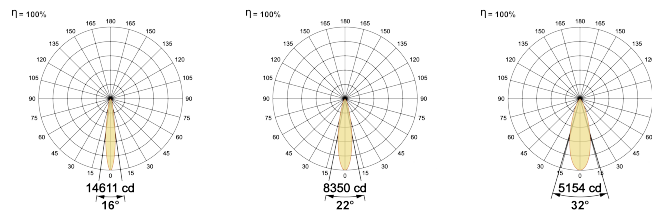

LED Power Watts 18.7W

System Power Watts 21.5W

Operating Voltage V_{in} 220-240 Vac

Power Factor p.f. > 0.95

Light Distribution

LED Technology

Binning 3 Step MacAdam

LED Life Time @ L80/B10 >50000 hours