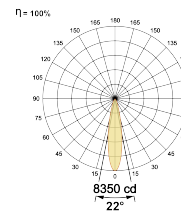

Xo 75 | 22W

Product Reference

Environment Indoor

Installation Ceiling Recess

Construction & Materials

Housing Die Cast Aluminium

Primary Lens PMMA

Primary Reflector PC metallised

Secondary Reflector -

Body Finish White,Black,Custom

Diffuser -

Antiglare Baffle -

Thermal Management

Heat Sink Material Die cast Aluminium

Cooling Technique Passive Cooling

Optical System

Beam Direction Adjustable

Tilt Yes

Swivel Yes

Electrical System

Driven with Constant Current Driver

Input Voltage/Hz 220V- 240V/50-60Hz

Control Gear Included

Mounting Remote

LED Power Watts 18.7W

System Power Watts 21.5W

Operating Voltage V_{in} 220-240 Vac

Power Factor p.f. > 0.95

LED Technology

Binning 3 Step MacAdam

LED Life Time @ L70/B10 >50000 hours

Colour Rendering (CRI) CRI80,CRI90

Led Type COB

LED Fitted CREE COB LED 36Vdc/500mA

Controls

Standard Switchable On/Off

Optional PDIM,DDIM,BTMM,CASAMBI,Non Dimmable

Ordering Details

Code Example:	Name	Watt	CCT	CRI	Angle	Finish	Control
Xo 75	22W	WW27K	CRI80	16°(SS)	SWH	On/Off	

Select one from each column with highlighted values to create the ordering code

NAME	WATT	LUMEN	EFFICACY	CCT		CRI	ANGLE	FINISH		CONTROL		
Xo 75	22W	1935	90	2700K	WW27K	CRI80	16°(SS)	White	SWH	Non Dimmable	On/Off	
		2064	96	3000K	WW30K	CRI90	22°(MD)	Black	SBL	Phase Dimmable	PDIM	
		2236	104	4000K	NW40K		32°(WD)	Custom	CSM	Dali Dimmable	DDIM	
		2301	107	5700K	CW57K					Bluetooth Dimmable	BTMM	
				2700K-5700K	TW						Casambi	CBTM
				Warm to Dim	W2D							
Xo 75	22W			WW27K		CRI80	16°(SS)	SWH		On/Off