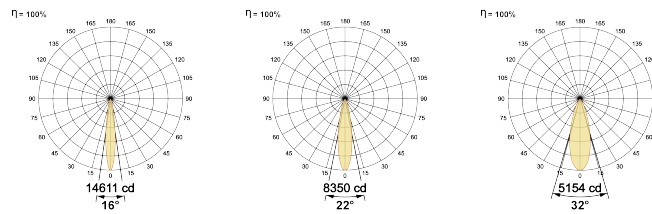

LED Power Watts 18.7W

System Power Watts 21.5W

Operating Voltage Vin 220-240 Vac

Power Factor p.f. > 0.95

Light Distribution

LED Technology

Binning 3 Step MacAdam

LED Life Time @ L70/B10 >50000 hours