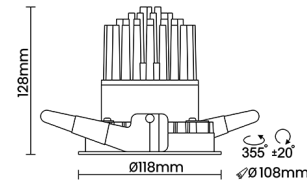

Xo 75 | 22W

Product Reference

Environment Indoor

Installation Ceiling Recess

Construction & Materials

Housing Die Cast Aluminium

Primary Lens PMMA

Primary Reflector PC metallised

Secondary Reflector -

Body Finish White,Black,Custom

Diffuser -

Antiglare Baffle -

Thermal Management

Heat Sink Material Die cast Aluminium

Cooling Technique Passive Cooling

Optical System

Beam Direction Adjustable

Tilt Yes

Swivel Yes

Electrical System

Driven with Constant Current Driver

Input Voltage/Hz 220V- 240V/50-60Hz

Control Gear Included

Mounting Remote

LED Power Watts 18.7W

System Power Watts 21.5W

Operating Voltage Vin 220-240 Vac

Power Factor p.f. > 0.95