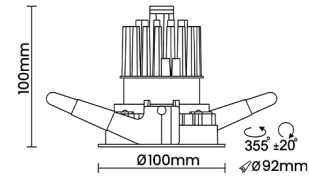

Xo 50 | 22W

Product Reference

Environment Indoor

Installation Ceiling Recess

Construction & Materials

Housing Die Cast Aluminium

Primary Lens PMMA

Primary Reflector PC metallised

Secondary Reflector -

Body Finish White,Black,Custom

Diffuser -

Antiglare Baffle -

Thermal Management

Heat Sink Material Die cast Aluminium

Cooling Technique Passive Cooling

Optical System

Beam Direction Adjustable

Tilt Yes

Swivel Yes

Electrical System

Driven with Constant Current Driver

Input Voltage/Hz 220V- 240V/50-60Hz

Control Gear Included

Mounting Remote

LED Power Watts 18.5W

System Power Watts 21.3W

Operating Voltage V_{in} 220-240 Vac

Power Factor p.f. > 0.95

LED Technology

Binning 3 Step MacAdam

LED Life Time @ L70/B10 >50000 hours

Colour Rendering (CRI) CRI80,CRI90

Led Type COB

LED Fitted CREE COB LED 36Vdc/500mA

Controls

Standard Switchable On/Off

Optional PDIM,DDIM,BTMM,CASAMBI,Non Dimmable

Ordering Details

Code Example:	Name	Watt	CCT	CRI	Angle	Finish	Control
Xo 50	22W	WW27K	CRI80	22°(SS)	SWH	On/Off	

Select one from each column with highlighted values to create the ordering code

NAME	WATT	LUMEN	EFFICACY	CCT		CRI	ANGLE	FINISH		CONTROL	
Xo 50	22W	2002	94	2700K	WW27K	CRI80	22°(SS)	White	SWH	Non Dimmable	On/Off
		2130	100	3000K	WW30K	CRI90	26°(MD)	Black	SBL	Phase Dimmable	PDIM
		2300	108	4000K	NW40K		37°(WD)	Custom	CSM	Dali Dimmable	DDIM
		2364	111	5700K	CW57K					Bluetooth Dimmable	BTMM
				2700K-5700K	TW					Casambi	CBTM
				Warm to Dim	W2D						
Xo 50	22W			WW27K		CRI80	22°(SS)	SWH		On/Off