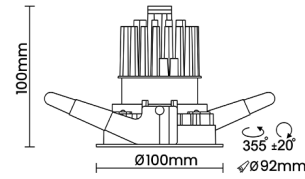

Xo 50 | 22W

Product Reference

Environment Indoor

Installation Ceiling Recess

Construction & Materials

Housing Die Cast Aluminium

Primary Lens PMMA

Primary Reflector PC metallised

Secondary Reflector -

Body Finish White,Black,Custom

Diffuser -

Antiglare Baffle -

Thermal Management

Heat Sink Material Die cast Aluminium

Cooling Technique Passive Cooling

Optical System

Beam Direction Adjustable

Tilt Yes

Swivel Yes

Electrical System

Driven with Constant Current Driver

Input Voltage/Hz 220V- 240V/50-60Hz

Control Gear Included

Mounting Remote

LED Power Watts 18.5W

System Power Watts 21.3W

Operating Voltage V_{in} 220-240 Vac

Power Factor p.f. > 0.95