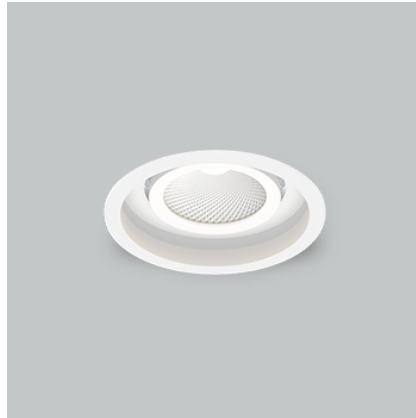

Xo 50 | 22W

Product Reference

Environment Indoor

Installation Ceiling Recess

Construction & Materials

Housing Die Cast Aluminium

Primary Lens PMMA

Primary Reflector PC metallised

Secondary Reflector -

Body Finish White,Black,Custom

Diffuser -

Antiglare Baffle -

Thermal Management

Heat Sink Material Die cast Aluminium

Cooling Technique Passive Cooling

Optical System

Beam Direction Adjustable

Tilt Yes

Swivel Yes

Electrical System

Driven with Constant Current Driver

Input Voltage/Hz 220V- 240V/50-60Hz

Control Gear Included

Mounting Remote

LED Power Watts 18.5W

System Power Watts 21.3W

Operating Voltage V_{in} 220-240 Vac

Power Factor p.f. > 0.95