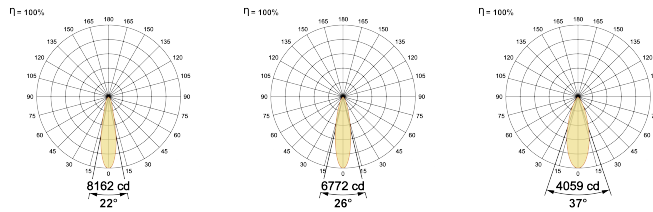

LED Power Watts 18.5W

System Power Watts 21.3W

Operating Voltage V_{in} 220-240 Vac

Power Factor p.f. > 0.95

Light Distribution

LED Technology

Binning 3 Step MacAdam

LED Life Time @ L70/B10 >50000 hours