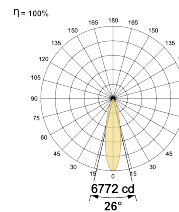

Xo 50 | 22W

Product Reference

Environment Indoor

Installation Ceiling Recess

Construction & Materials

Housing Die Cast Aluminium

Primary Lens PMMA

Primary Reflector PC metallised

Secondary Reflector -

Body Finish White,Black,Custom

Diffuser -

Antiglare Baffle -

Thermal Management

Heat Sink Material Die cast Aluminium

Cooling Technique Passive Cooling

Optical System

Beam Direction Adjustable

Tilt Yes

Swivel Yes

Electrical System

Driven with Constant Current Driver

Input Voltage/Hz 220V- 240V/50-60Hz

Control Gear Included

Mounting Remote

LED Power Watts 18.5W

System Power Watts 21.3W

Operating Voltage V_{in} 220-240 Vac

Power Factor p.f. > 0.95

LED Technology

Binning 3 Step MacAdam

LED Life Time @ L70/B10 >50000 hours

Colour Rendering (CRI) CRI80,CRI90

Led Type COB

LED Fitted CREE COB LED 36Vdc/500mA

Controls

Standard Switchable On/Off

Optional PDIM,DDIM,BTMM,CASAMBI,Non Dimmable

Ordering Details

Code Example:	Name	Watt	CCT	CRI	Angle	Finish	Control
Xo 50	22W	WW27K	CRI80	22°(SS)	SWH	On/Off	

Select one from each column with highlighted values to create the ordering code

NAME	WATT	LUMEN	EFFICACY	CCT		CRI	ANGLE	FINISH		CONTROL	
Xo 50	22W	2002	94	2700K	WW27K	CRI80	22°(SS)	White	SWH	Non Dimmable	On/Off
		2130	100	3000K	WW30K	CRI90	26°(MD)	Black	SBL	Phase Dimmable	PDIM
		2300	108	4000K	NW40K		37°(WD)	Custom	CSM	Dali Dimmable	DDIM
		2364	111	5700K	CW57K					Bluetooth Dimmable	BTMM
				2700K-5700K	TW					Casambi	CBTM
				Warm to Dim	W2D						
Xo 50	22W			WW27K		CRI80	22°(SS)	SWH		On/Off