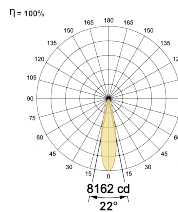

Xo 50 | 22W

Product Reference

Environment Indoor

Installation Ceiling Recess

Construction & Materials

Housing Die Cast Aluminium

Primary Lens PMMA

Primary Reflector PC metallised

Secondary Reflector -

Body Finish White,Black,Custom

Diffuser -

Antiglare Baffle -

Thermal Management

Heat Sink Material Die cast Aluminium

Cooling Technique Passive Cooling

Optical System

Beam Direction Adjustable

Tilt Yes

Swivel Yes

Electrical System

Driven with Constant Current Driver

Input Voltage/Hz 220V- 240V/50-60Hz

Control Gear Included

Mounting Remote

LED Power Watts 18.5W

System Power Watts 21.3W

Operating Voltage V_{in} 220-240 Vac

Power Factor p.f. > 0.95

LED Technology

Binning 3 Step MacAdam

LED Life Time @ L70/B10 >50000 hours

Colour Rendering (CRI) CRI80,CRI90

Led Type COB

LED Fitted CREE COB LED 36Vdc/500mA

Controls

Standard Switchable On/Off

Optional PDIM,DDIM,BTMM,CASAMBI,Non Dimmable

Ordering Details

Code Example:	Name	Watt	CCT	CRI	Angle	Finish	Control
Xo 50	22W	WW27K	CRI80	22°(SS)	SWH	On/Off	

Select one from each column with highlighted values to create the ordering code

NAME	WATT	LUMEN	EFFICACY	CCT		CRI	ANGLE	FINISH		CONTROL	
Xo 50	22W	2002	94	2700K	WW27K	CRI80	22°(SS)	White	SWH	Non Dimmable	On/Off
		2130	100	3000K	WW30K	CRI90	26°(MD)	Black	SBL	Phase Dimmable	PDIM
		2300	108	4000K	NW40K		37°(WD)	Custom	CSM	Dali Dimmable	DDIM
		2364	111	5700K	CW57K					Bluetooth Dimmable	BTMM
				2700K-5700K	TW					Casambi	CBTM
				Warm to Dim	W2D						
Xo 50	22W			WW27K		CRI80	22°(SS)	SWH		On/Off