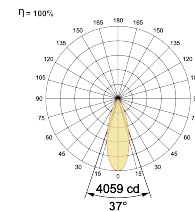

Xo 50 | 22W

Product Reference

Environment Indoor

Installation Ceiling Recess

Construction & Materials

Housing Die Cast Aluminium

Primary Lens PMMA

Primary Reflector PC metallised

Secondary Reflector -

Body Finish White,Black,Custom

Diffuser -

Antiglare Baffle -

Thermal Management

Heat Sink Material Die cast Aluminium

Cooling Technique Passive Cooling

Optical System

Beam Direction Adjustable

Tilt Yes

Swivel Yes

Electrical System

Driven with Constant Current Driver

Input Voltage/Hz 220V- 240V/50-60Hz

Control Gear Included

Mounting Remote

LED Power Watts 18.5W

System Power Watts 21.3W

Operating Voltage V_{in} 220-240 Vac

Power Factor p.f. > 0.95

LED Technology

Binning 3 Step MacAdam

LED Life Time @ L70/B10 >50000 hours

Colour Rendering (CRI) CRI80,CRI90

Led Type COB

LED Fitted CREE COB LED 36Vdc/500mA

Controls

Standard Switchable On/Off

Optional PDIM,DDIM,BTMM,CASAMBI,Non Dimmable

Ordering Details

Code Example:	Name	Watt	CCT	CRI	Angle	Finish	Control
Xo 50	22W	WW27K	CRI80	22°(SS)	SWH	On/Off	

Select one from each column with highlighted values to create the ordering code

NAME	WATT	LUMEN	EFFICACY	CCT		CRI	ANGLE	FINISH		CONTROL	
Xo 50	22W	2002	94	2700K	WW27K	CRI80	22°(SS)	White	SWH	Non Dimmable	On/Off
		2130	100	3000K	WW30K	CRI90	26°(MD)	Black	SBL	Phase Dimmable	PDIM
		2300	108	4000K	NW40K		37°(WD)	Custom	CSM	Dali Dimmable	DDIM
		2364	111	5700K	CW57K					Bluetooth Dimmable	BTMM
				2700K-5700K	TW					Casambi	CBTM
				Warm to Dim	W2D						
Xo 50	22W			WW27K		CRI80	22°(SS)	SWH		On/Off